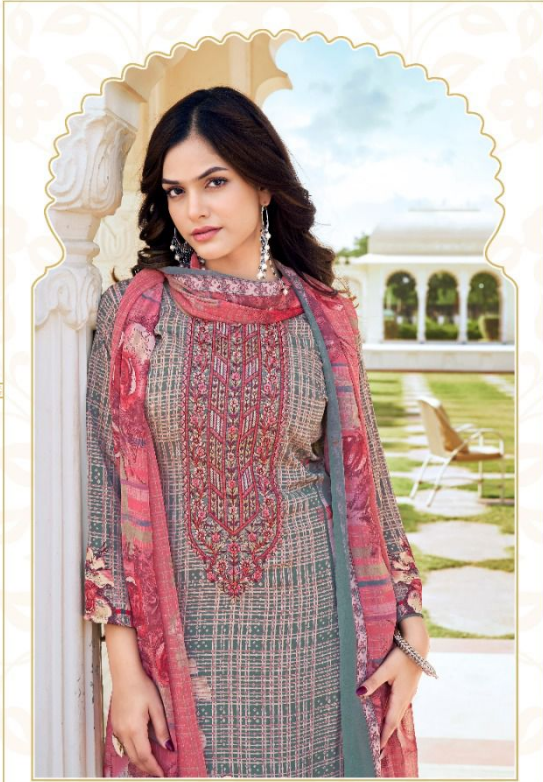

4602

PAKIZA®
PRINTS
پاکیزہ
پرنٹس