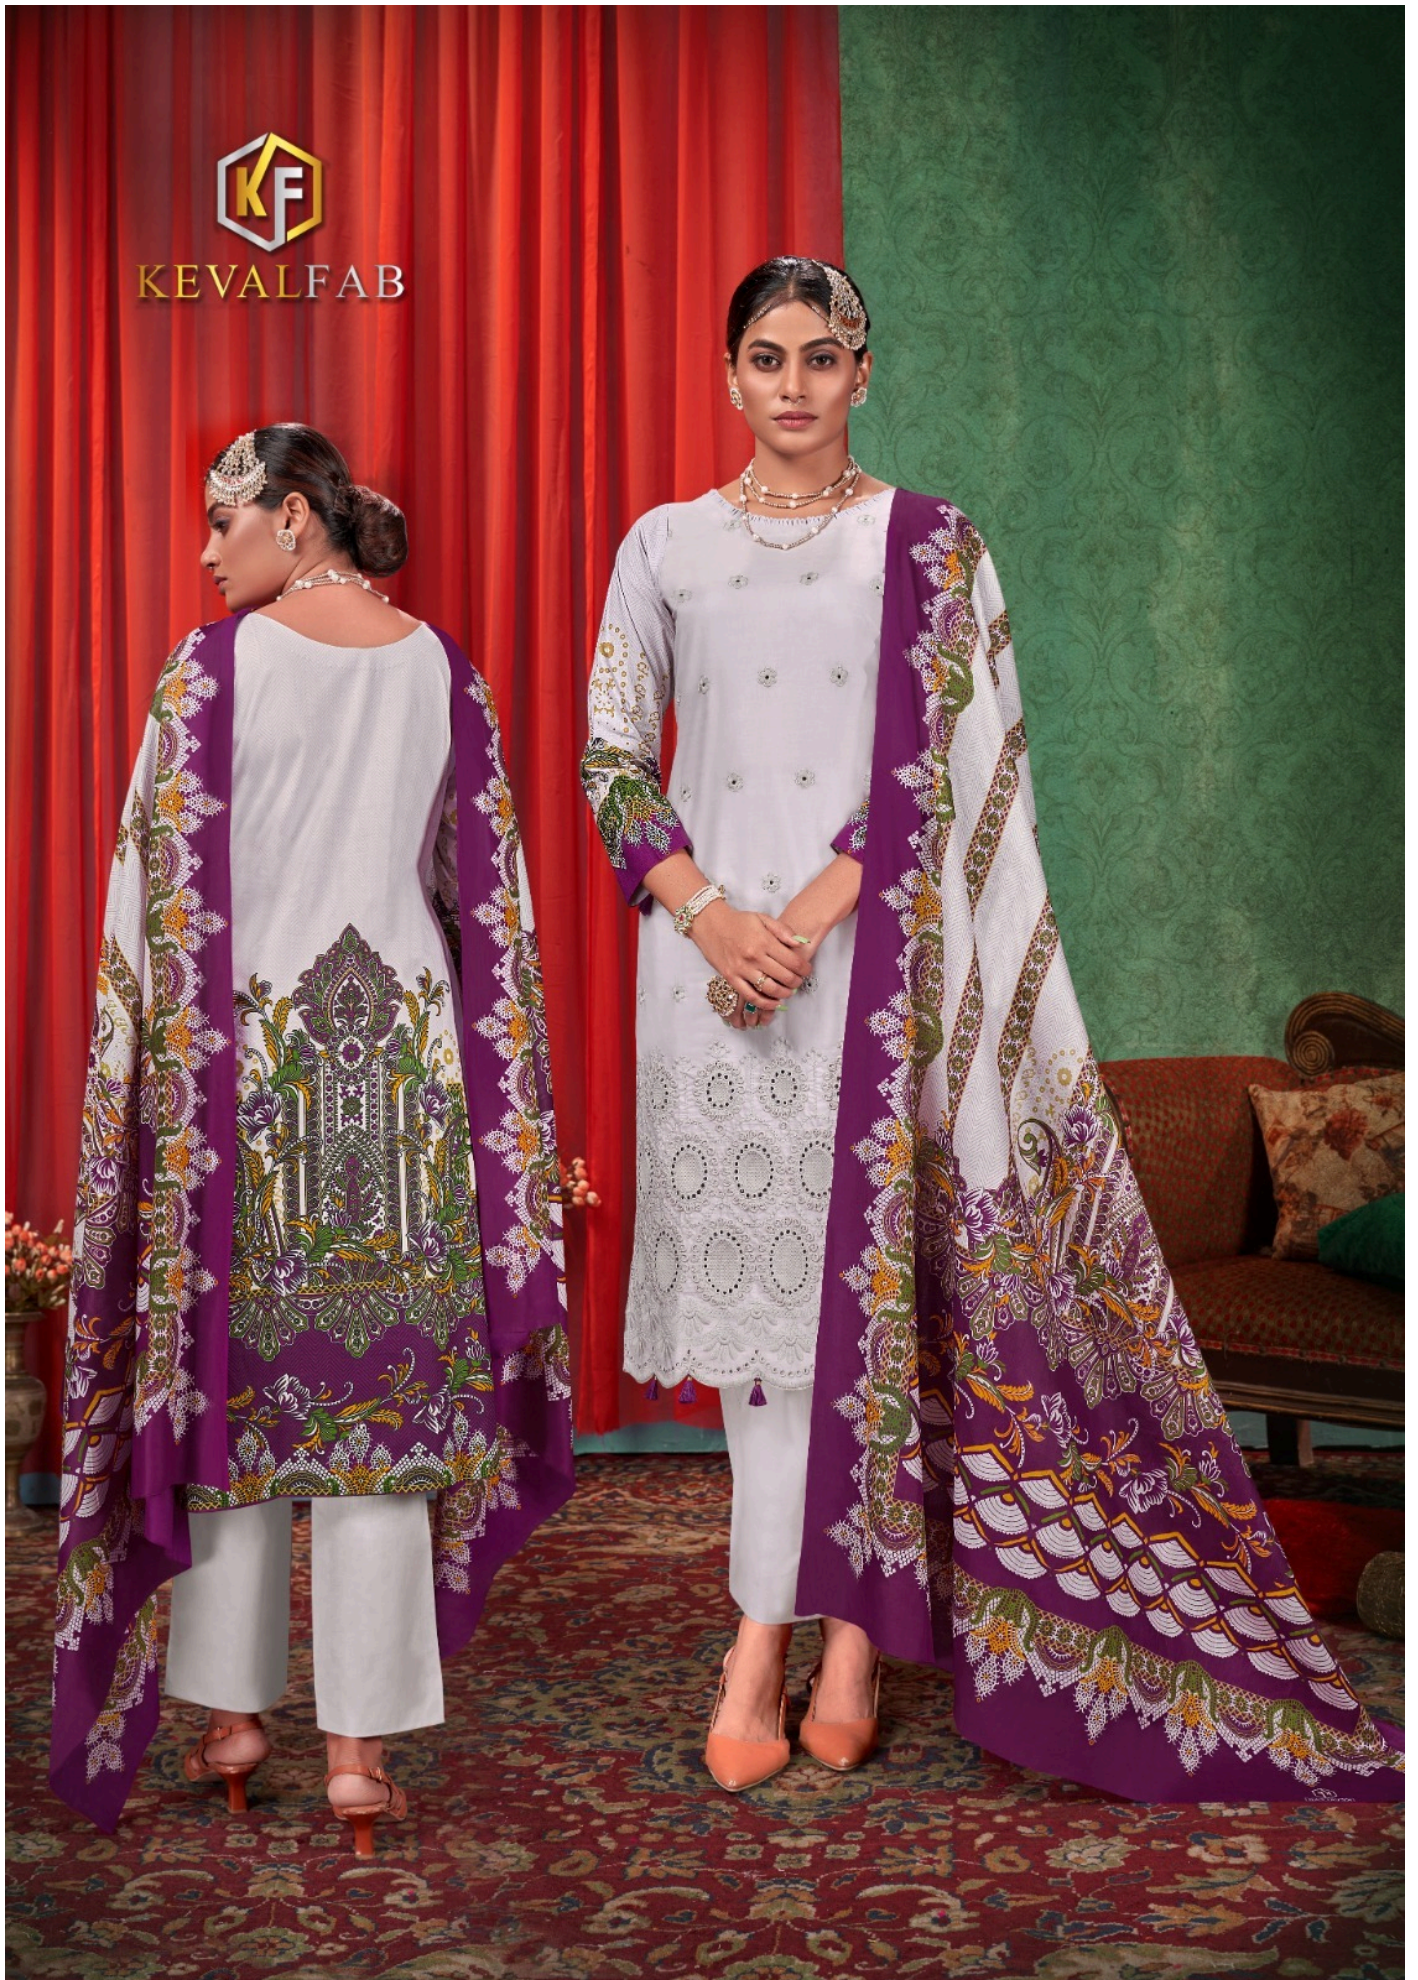

SOBIA Plus

LUXURY
lawn

KEVALFAB

KEVALFAB

KEVALFAB

LOOKING GORGEOUS

A stylish but subtle colour that is perfect for any evening event shines in this incredible ensemble.

D.NO-1003

KEVALFAB

D.NO-1001

KEVALFAB

D.NO-1002

SOBIA Plus
RICH EMBROIDERY COLLECTION

D.NO-1003

D.NO-1004