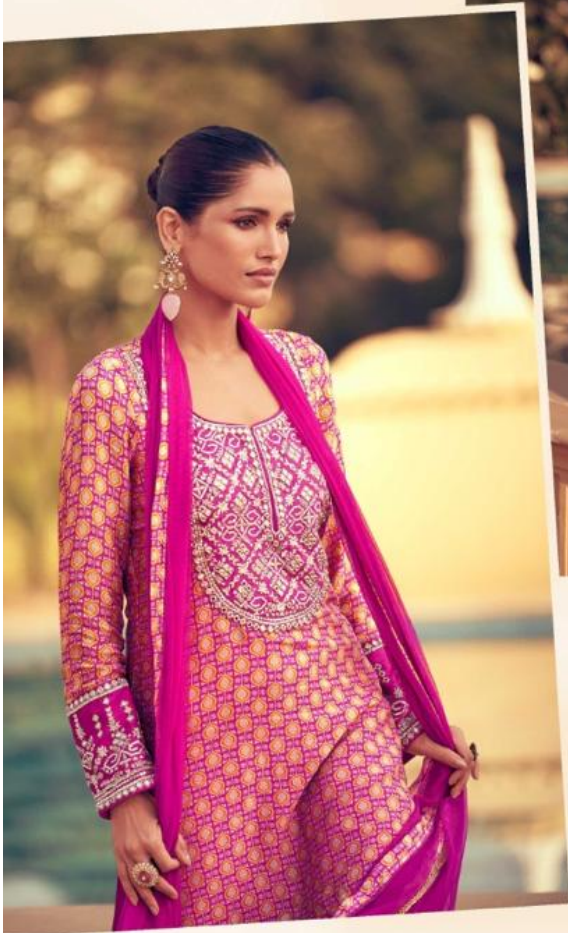

SAYURI®  
Designer

Simple without letting so of elegance & tradition with natural fabrics.

D NO : 5714

SAYURI<sup>®</sup>  
Designer

*Kasida*

Define your moods with distinctive silhouettes. //////////////// D NO : 5713