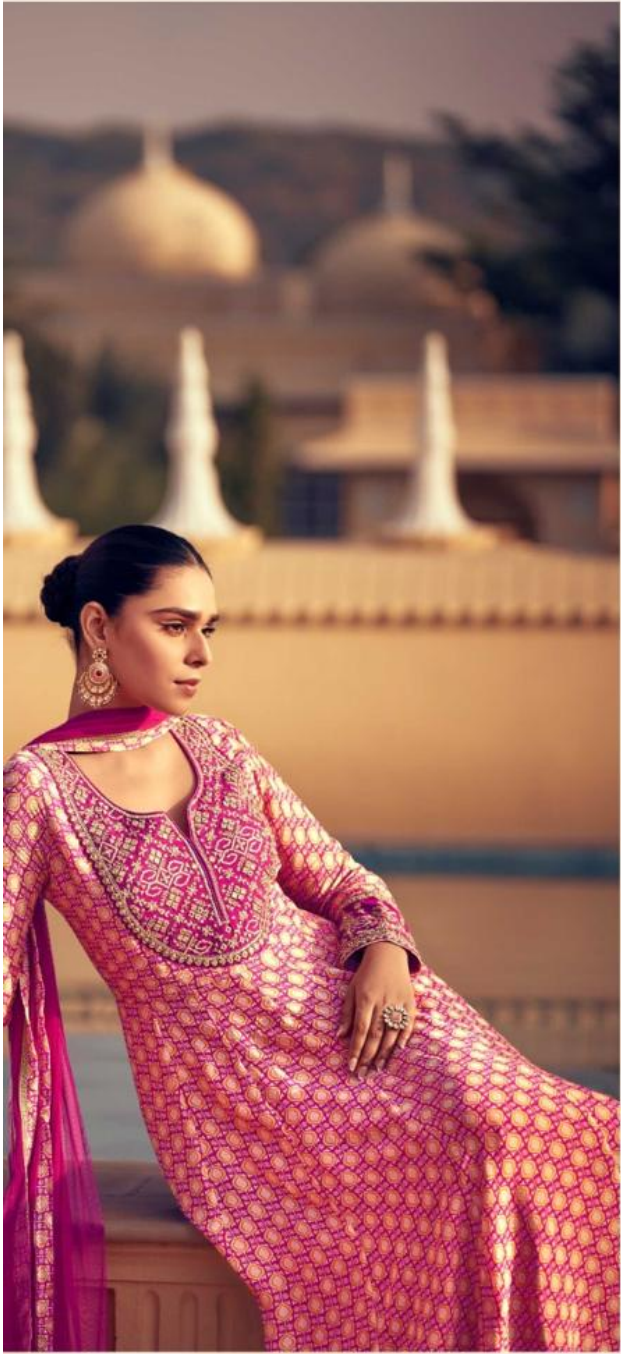

SAYURI®  
Designer

Simple without letting so of elegance & tradition with natural fabrics.

D NO : 5714

SAYURI<sup>®</sup>  
Designer

*Kasida*

Define your moods with distinctive silhouettes. //////////////// D NO : 5713