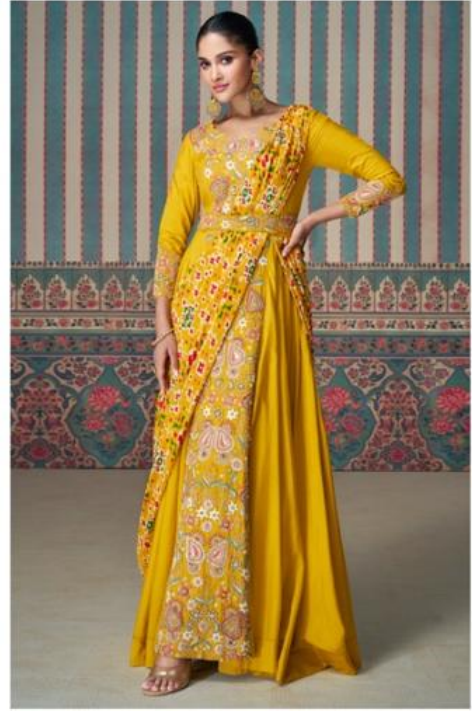

# ETHNIC

1 23456 78901 2

SPRING BLOOM

Creating new style & design everyday ..... D NO-5683

5681

5682

5683

SAYURI<sup>®</sup>  
Designer