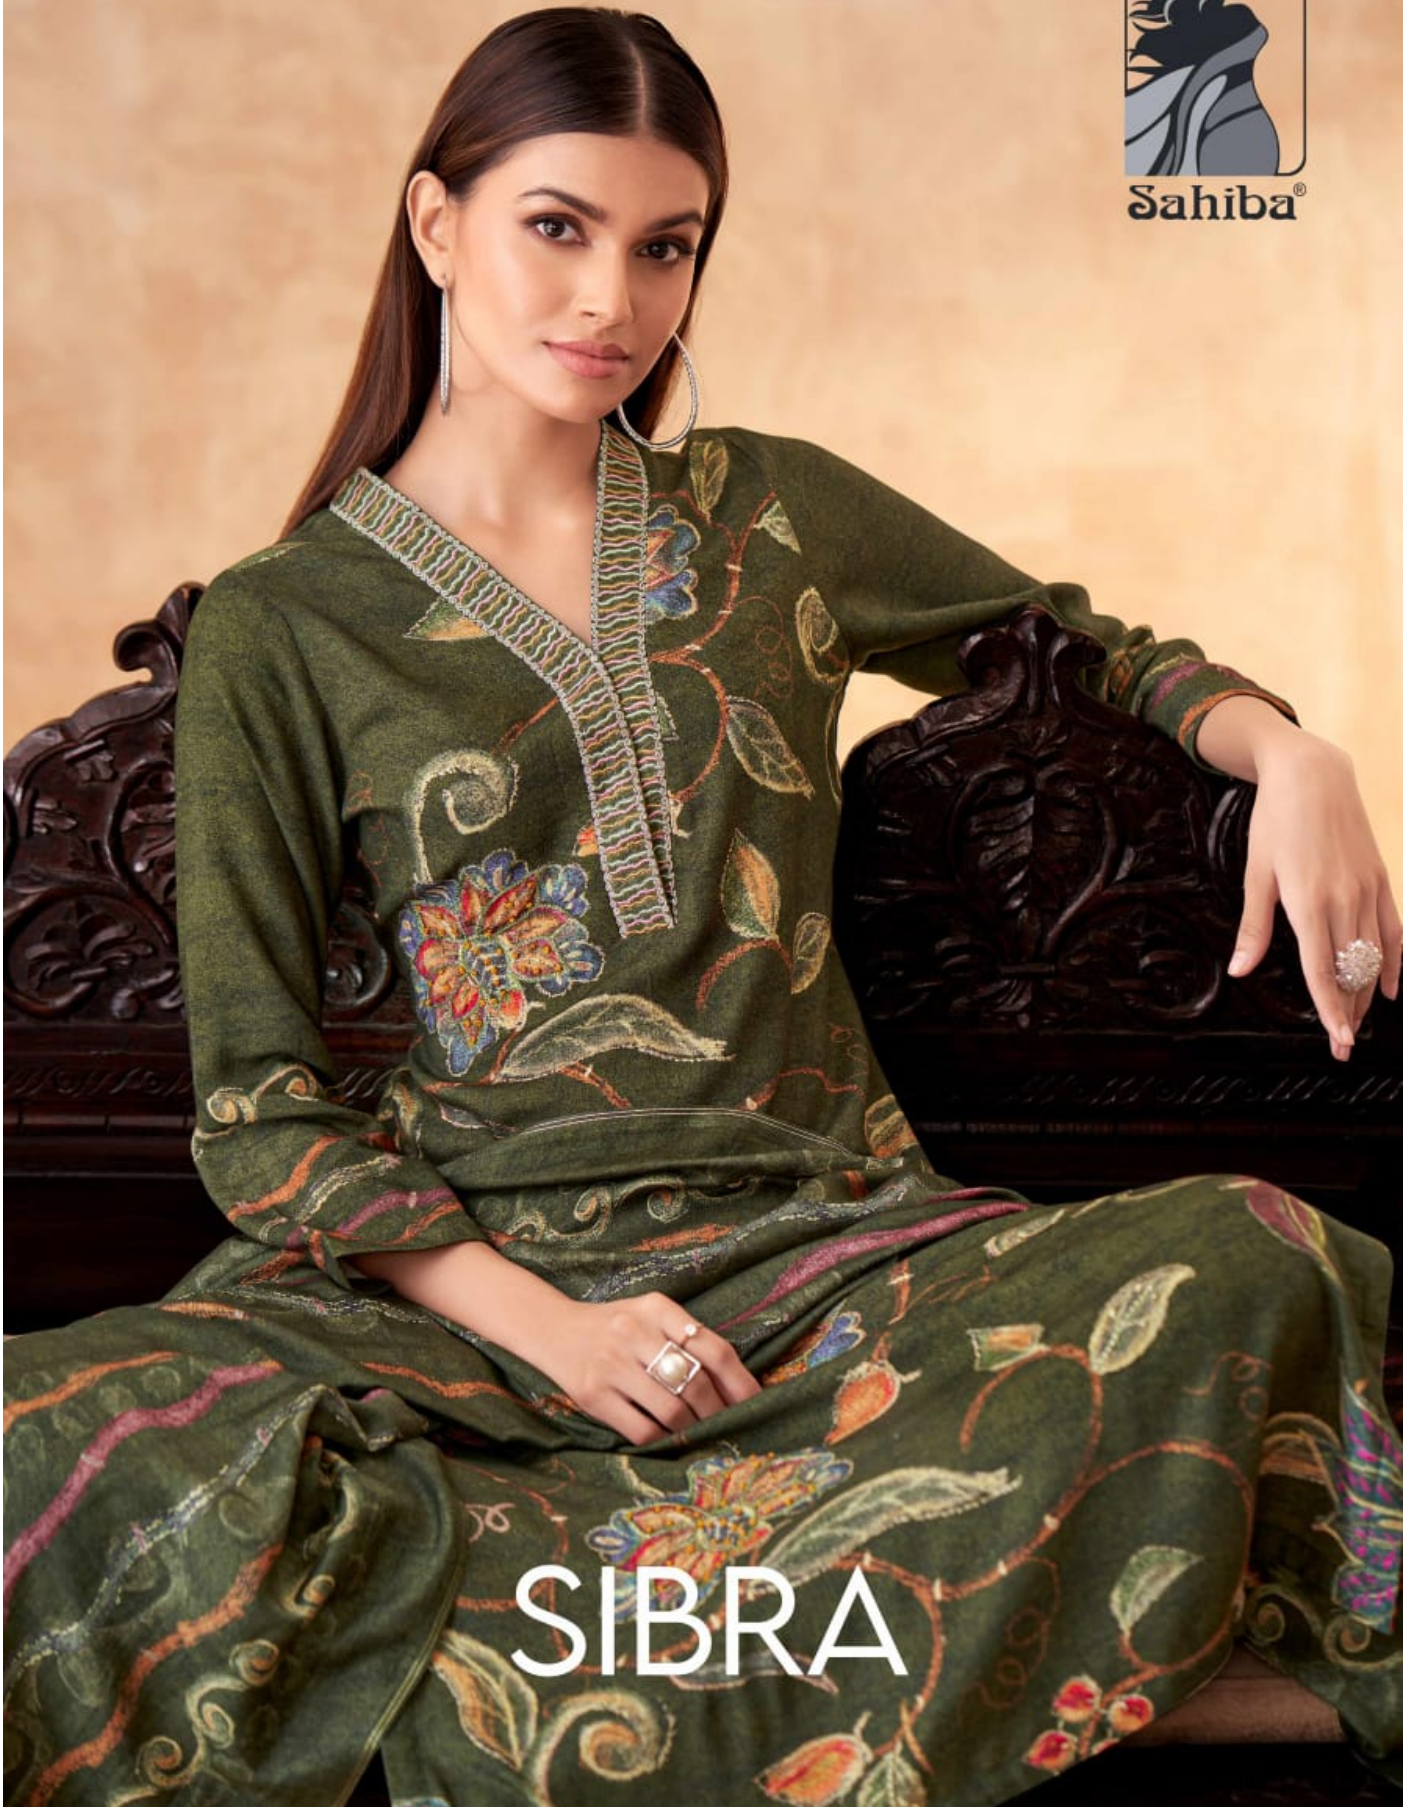

Sahiba®

SIBRA

RATE LIST

H S N CODE - 540834

DESIGN NO

396 - 365 - 341 - 385

DESCRIPTION

TOP - STAPLE TWILL DIGITAL PRINT WITH HAND WORK
NECK STAPLE TWILL DIGITAL PRINT WITH EMBROIDERY AND
BOTTOM - STAPLE TWILL
DUPATTA - PASHMINA STALL DIGITAL PRINTED DUPATTA

RATE
{ RS, 2095/- }

A SET OF 1 DESIGN x 4 COLORWAY

TOTAL SUITS = 4

Distributed by

«KSS Syntex Private Limited

Mob : +91-96242 83111

Sahiba®

396