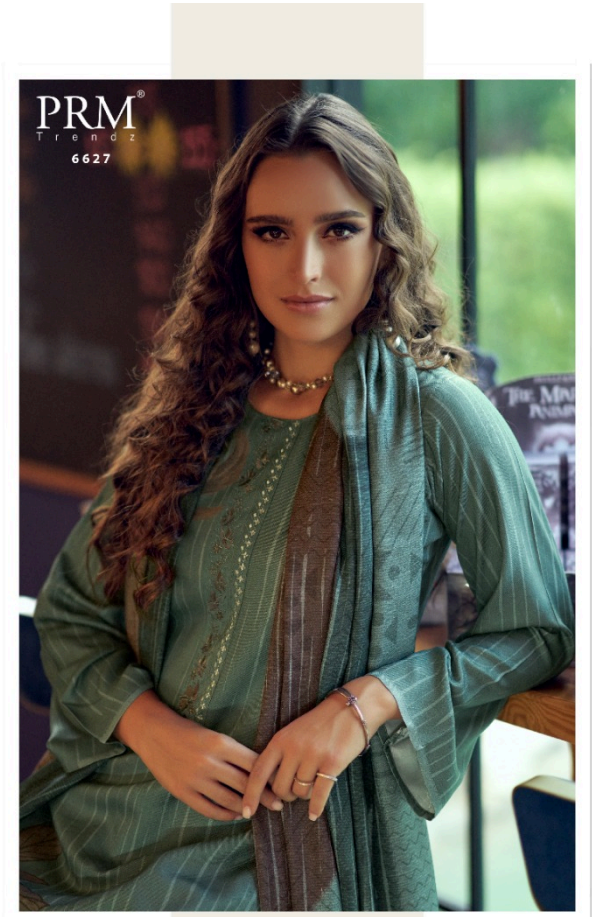

PRM®  
T r e n d z

ARYAHI

ELEGANT DRESSING

ETHNIC ETHOS

CAPTIVATING SHADES

PRM<sup>®</sup>  
Trendz  
6625

ETHEREAL ETHNICITY

BALANCED BLEND