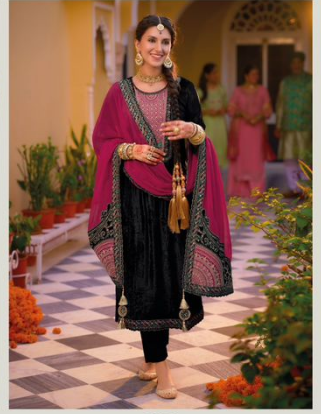

1106

KUCHU ^{کچھ}
KHAAS
The ultimate Series 11