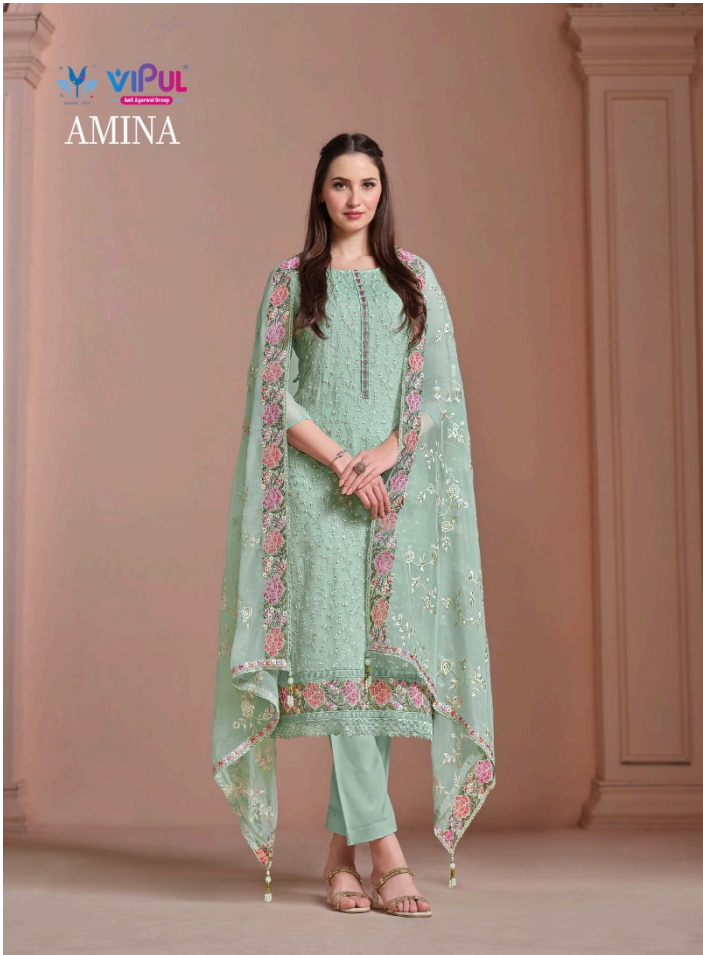

VIPUL
AMINA