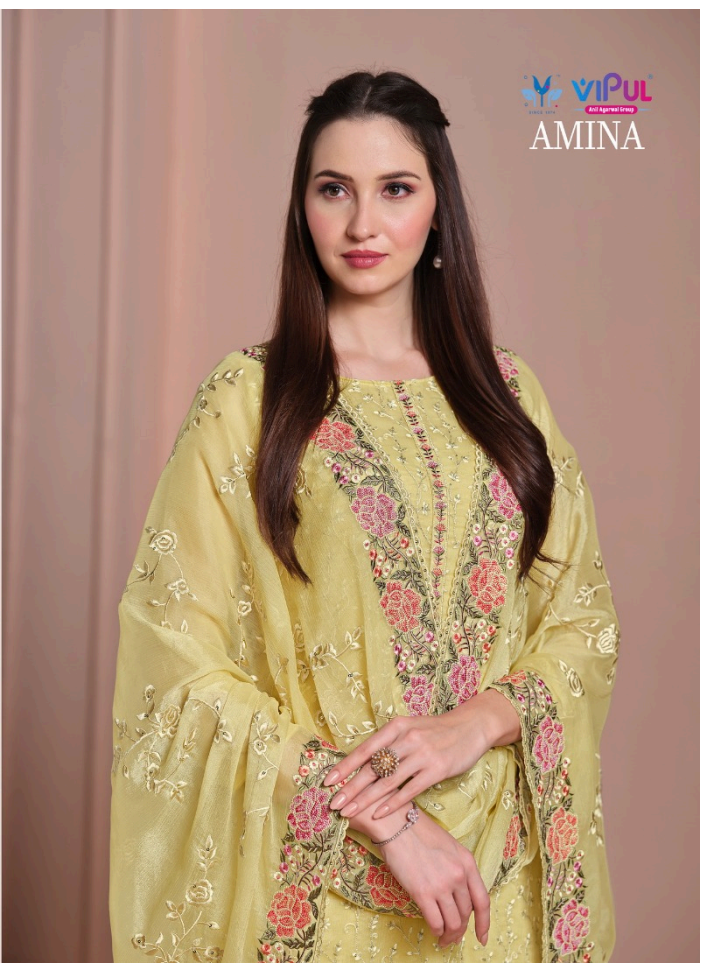

* 5991 *

viPUL
All Rights Reserved
AMINA