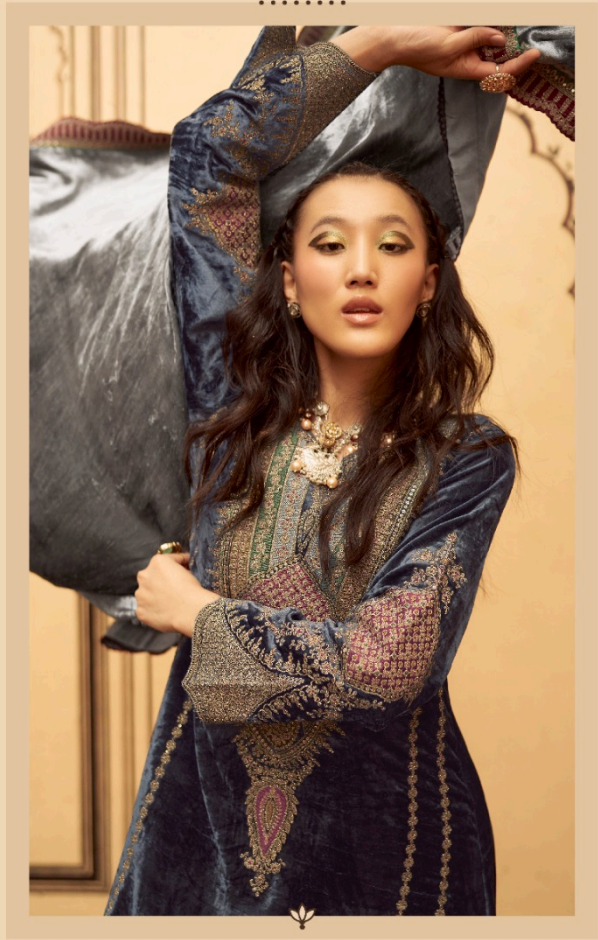

SITARAY

LUXURY FORMALS 24

AIQA
LIFESTYLE

SITARAY

LUXURY FORMALS 24

:TOP:

PURE VELVET WITH FANCY WORK

:DUPATTA:

PURE VELVET WITH FANCY WORK

:BOTTOM:

PURE HEVY PASHMINA SOLID

RATE:-3571/-

PRODUCT BY PREMIUM COLLETION

A-1199

A-1100

A-1103