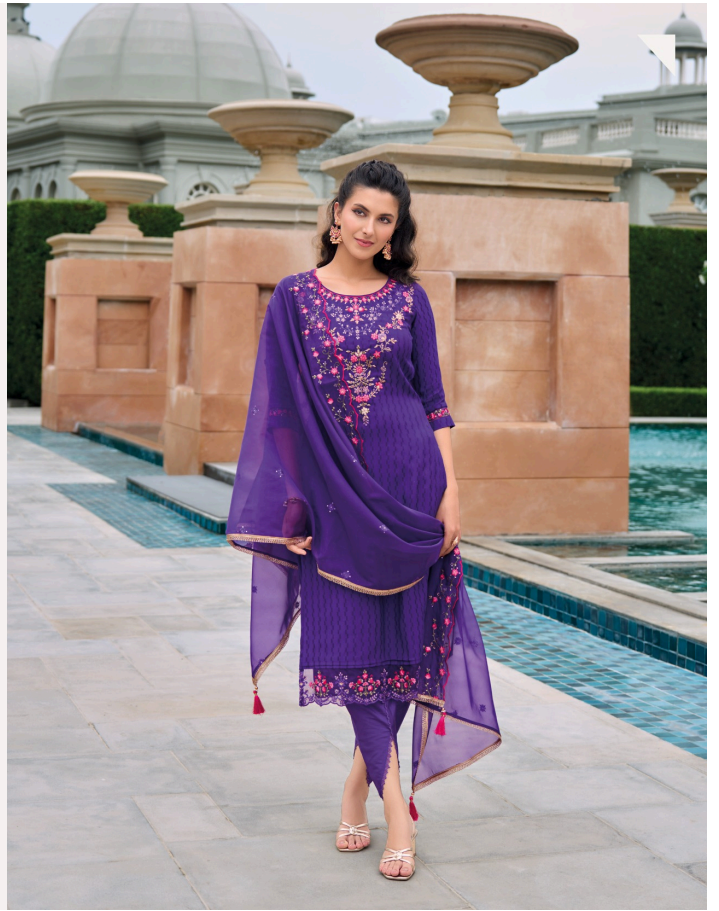

IMPRISONMENT

FASHION SHOULD BE A FORM OF ESCAPE AND NOT A FORM OF IMPRISONMENT

LILY&LALI®
GULS PRIDE
A PRODUCT OF **Wardah** GROUP