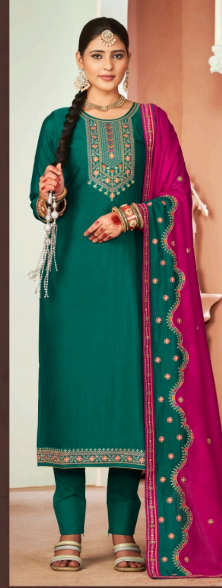

TRIPLE

Amazing Art of Attire

11513

RIP E

11515

11513

D.NO-11511

D.NO-11512

D.NO-11513

D.NO-11514

D.NO-11515

D.NO-11516

- TOP - VISCOS SLUB SILK WITH WORK
- BOTTOM+INNER - CREP SILK
- DUPATTA - VISCOS SLUB SILK WITH CUTPATCH WORK AND FOUR SIDE LACE WORK
- DESIGNS - 06

CATALOGUE :- *Barbie*
 RATE :- 925 /-