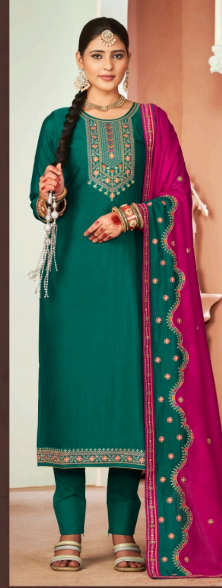

D.NO-11514