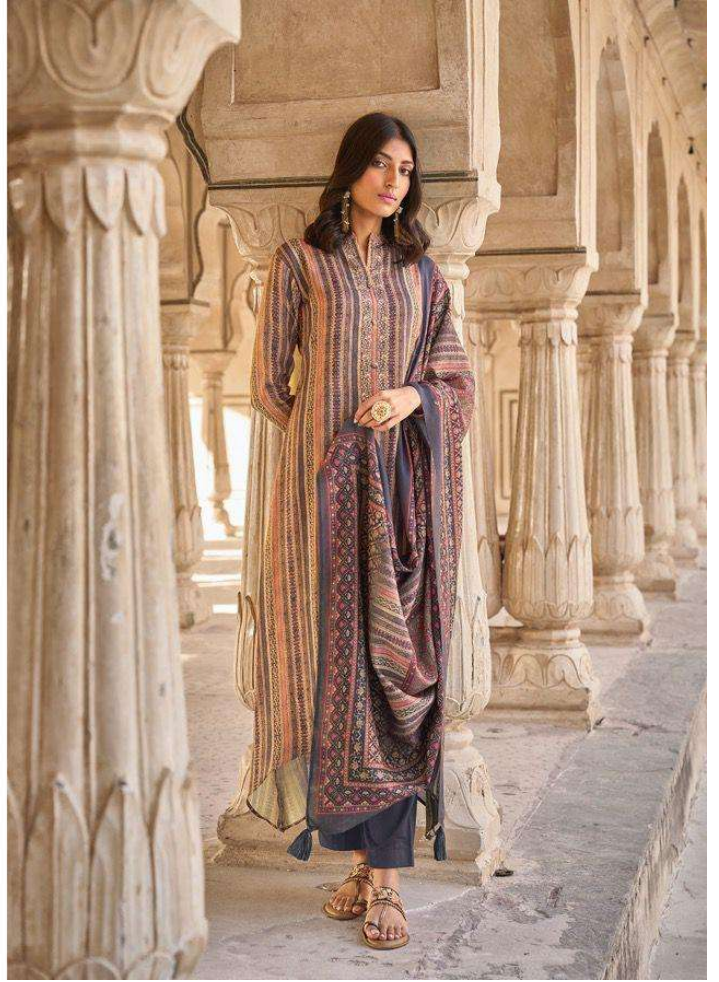

PRM®
trends