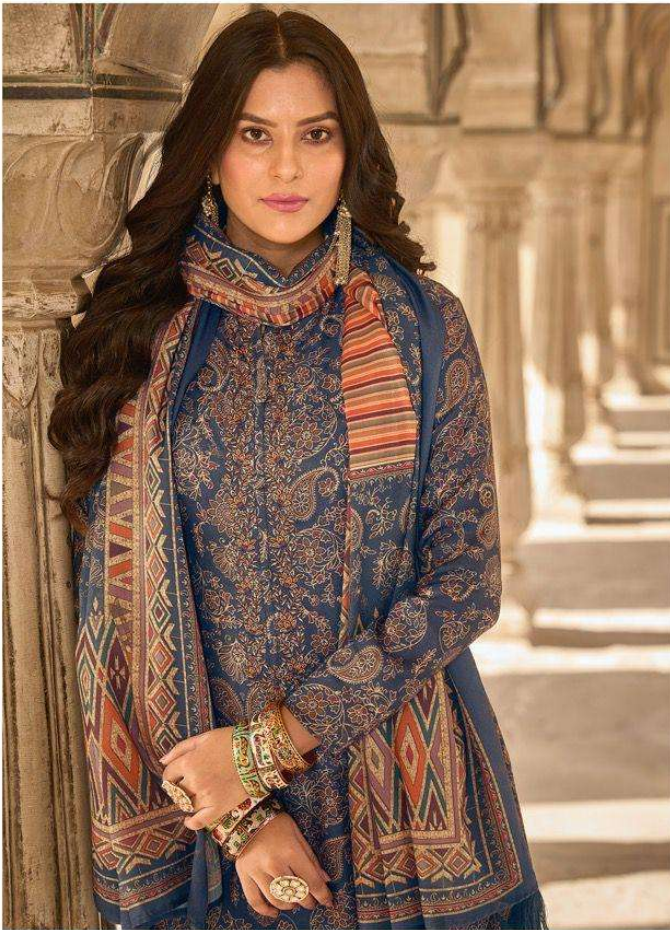

Her gait knows no boundaries. Her elegance knows no limits. Her charm is a source of inspiration and wonderment across the world. divine in her matchless attire, she rules the world with her smile. Her admirers follow, entranced.

3545

3549

3553

PRM[®]
Trendz

PRM[®]
trends

*Her grit knows no bound-
aries. Her
elegance knows no limits.
Her charm is a source of
inspiration and wonder-
ment across the world.
divine in her watchless
attire, she rules the world
with her smile. Her ad-
mirers follow. Her ad-
mirers follow.
entranced.*