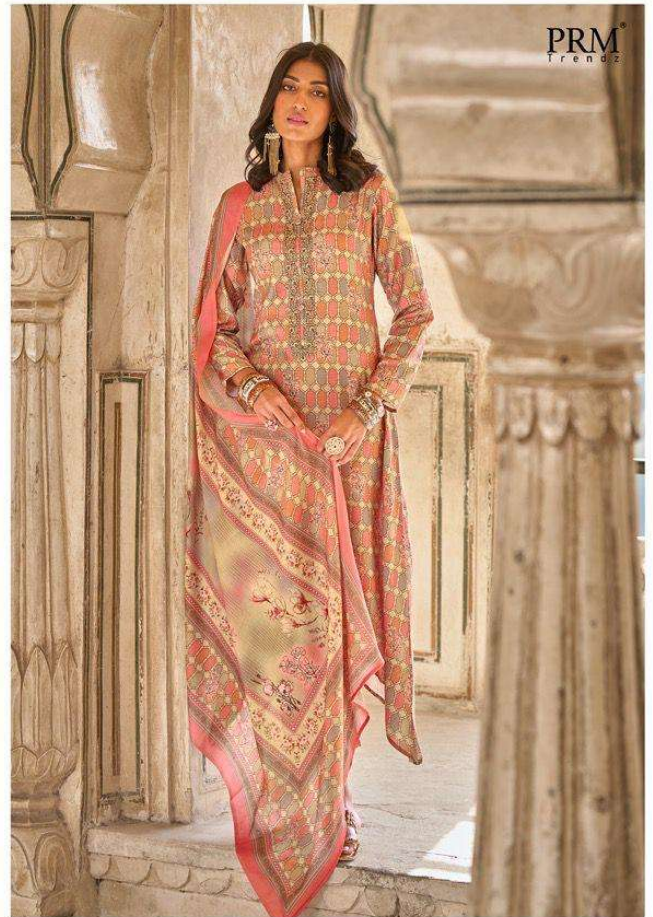

Her gait knows no boundaries. Her elegance knows no limits. Her charm is a source of inspiration and wonderment across the world. divine in her matchless attire, she rules the world with her smile. Her admirers follow, entranced.

3545

3549

3553

PRM[®]
Trendz

PRM[®]
trends

*Her grit knows no bound-
aries. Her
elegance knows no limits.
Her charm is a source of
inspiration and wonder-
ment across the world.
divine in her watchless
attire, she rules the world
with her smile. Her ad-
mirers follow. Her ad-
mirers follow.
entranced.*

PRM[®]
T r e n d z

VOGUE

PREMIUM EDITION
Vol.7

:TOP:

pure pashmina with fancy work with digital print

:DUPATTA:

pure pashmina shawl with digital prints

:BOTTOM: