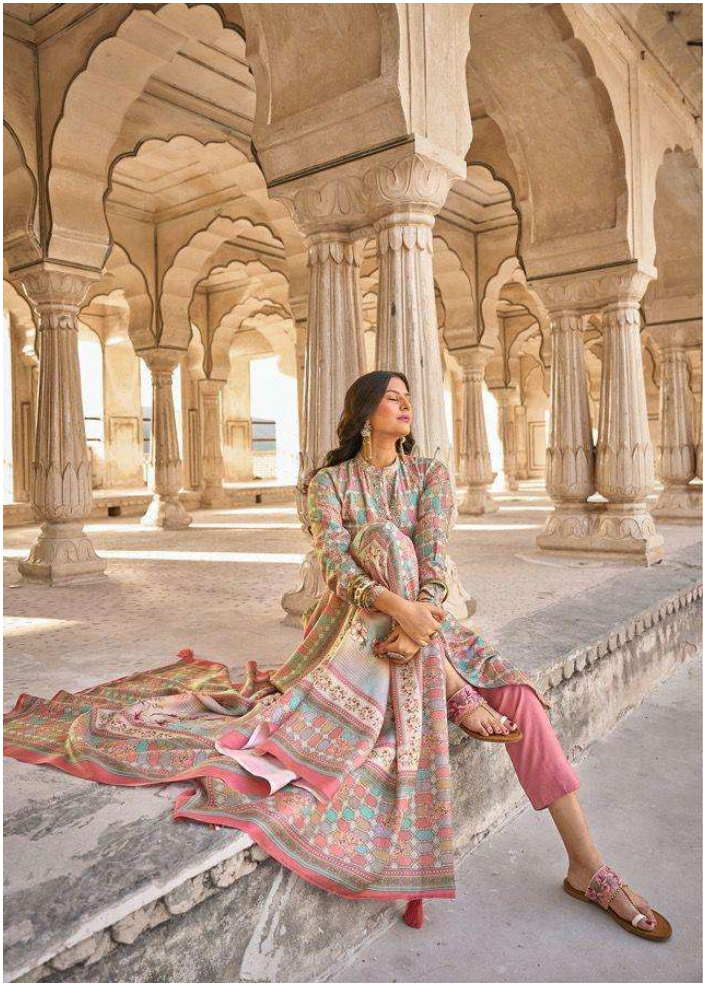

Her gait knows no boundaries. Her elegance knows no limits. Her charm is a source of inspiration and wonderment across the world. divine in her matchless attire, she rules the world with her smile. Her admirers follow, entranced.

3545

3549

3553

PRM[®]
Trendz

PRM[®]
trends

*Her grit knows no bound-
aries. Her
elegance knows no limits.
Her charm is a source of
inspiration and wonder-
ment across the world.
divine in her watchless
attire, she rules the world
with her smile. Her ad-
mirers follow. Her ad-
mirers follow.
entranced.*

PRM[®]
T r e n d z

VOGUE

PREMIUM EDITION
Vol.7

:TOP:

pure pashmina with fancy work with digital print

:DUPATTA:

pure pashmina shawl with digital prints

:BOTTOM: