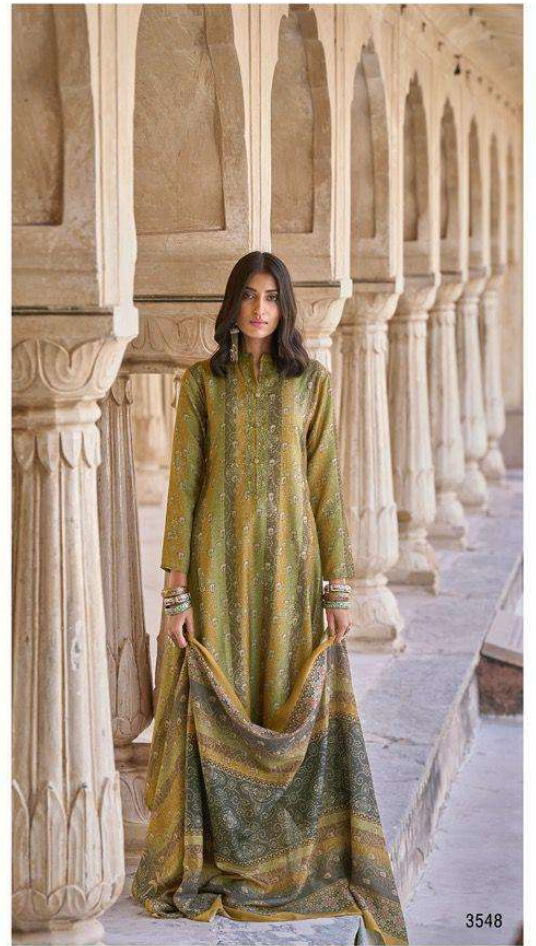

Her gait knows no boundaries. Her elegance knows no limits. Her charm is a source of inspiration and wonderment across the world. divine in her matchless attire, she rules the world with her smile. Her admirers follow, entranced.

3545

3549

3553

PRM[®]
Trendz

PRM[®]
trends

*Her grit knows no bound-
aries. Her
elegance knows no limits.
Her charm is a source of
inspiration and wonder-
ment across the world.
divine in her watchless
attire, she rules the world
with her smile. Her ad-
mirers follow. Her ad-
mirers follow.
entranced.*