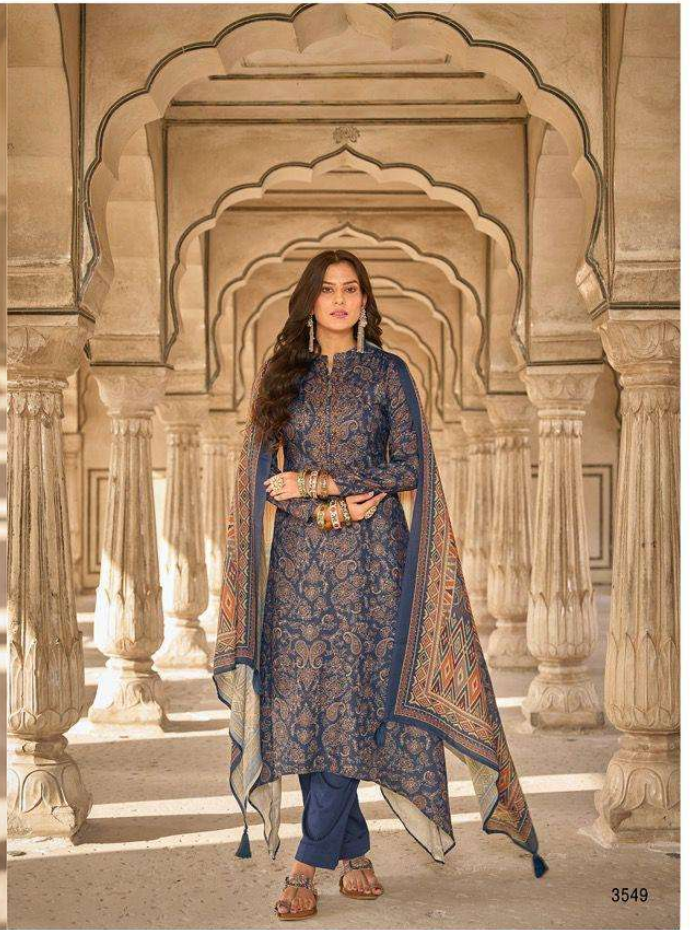

Her gait knows no boundaries. Her elegance knows no limits. Her charm is a source of inspiration and wonderment across the world. divine in her matchless attire, she rules the world with her smile. Her admirers follow, entranced.

3545

3549

3553

PRM[®]
Trendz

PRM[®]
trends

*Her grit knows no bound-
aries. Her
elegance knows no limits.
Her charm is a source of
inspiration and wonder-
ment across the world.
divine in her watchless
attire, she rules the world
with her smile. Her ad-
mirers follow. Her ad-
mirers follow.
entranced.*