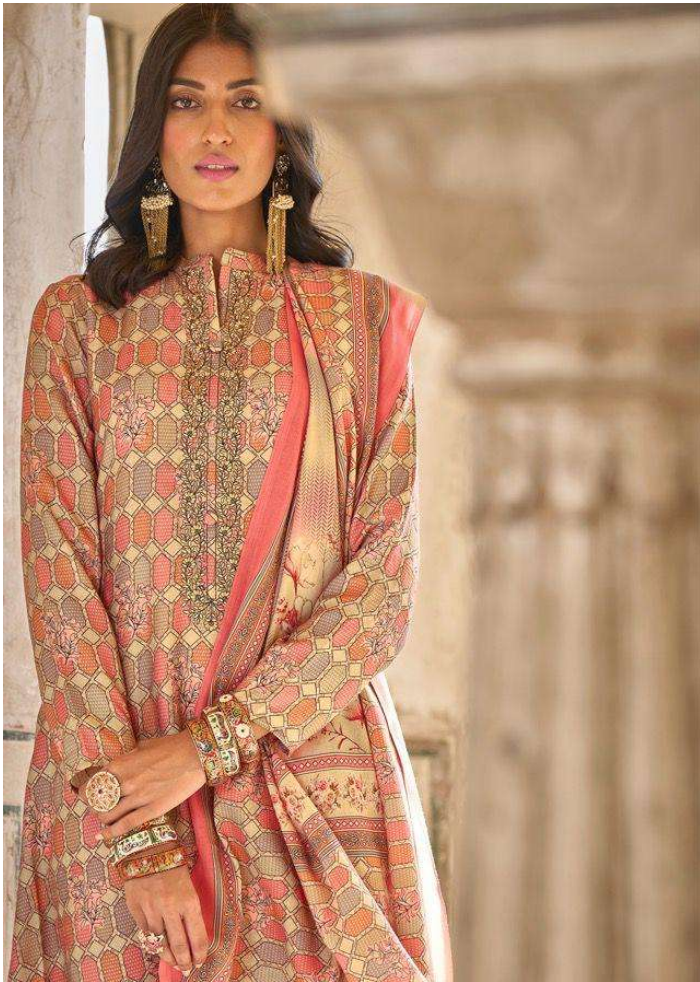

Her gait knows no boundaries. Her elegance knows no limits. Her charm is a source of inspiration and wonderment across the world. divine in her matchless attire, she rules the world with her smile. Her admirers follow, entranced.

3545

3549

3553

PRM[®]
Trendz

PRM[®]
trends

*Her grit knows no bound-
aries. Her
elegance knows no limits.
Her charm is a source of
inspiration and wonder-
ment across the world.
divine in her watchless
attire, she rules the world
with her smile. Her ad-
mirers follow. Her ad-
mirers follow.
entranced.*

PRM[®]
T r e n d z

VOGUE

PREMIUM EDITION
Vol.7

:TOP:

pure pashmina with fancy work with digital print

:DUPATTA:

pure pashmina shawl with digital prints

:BOTTOM: