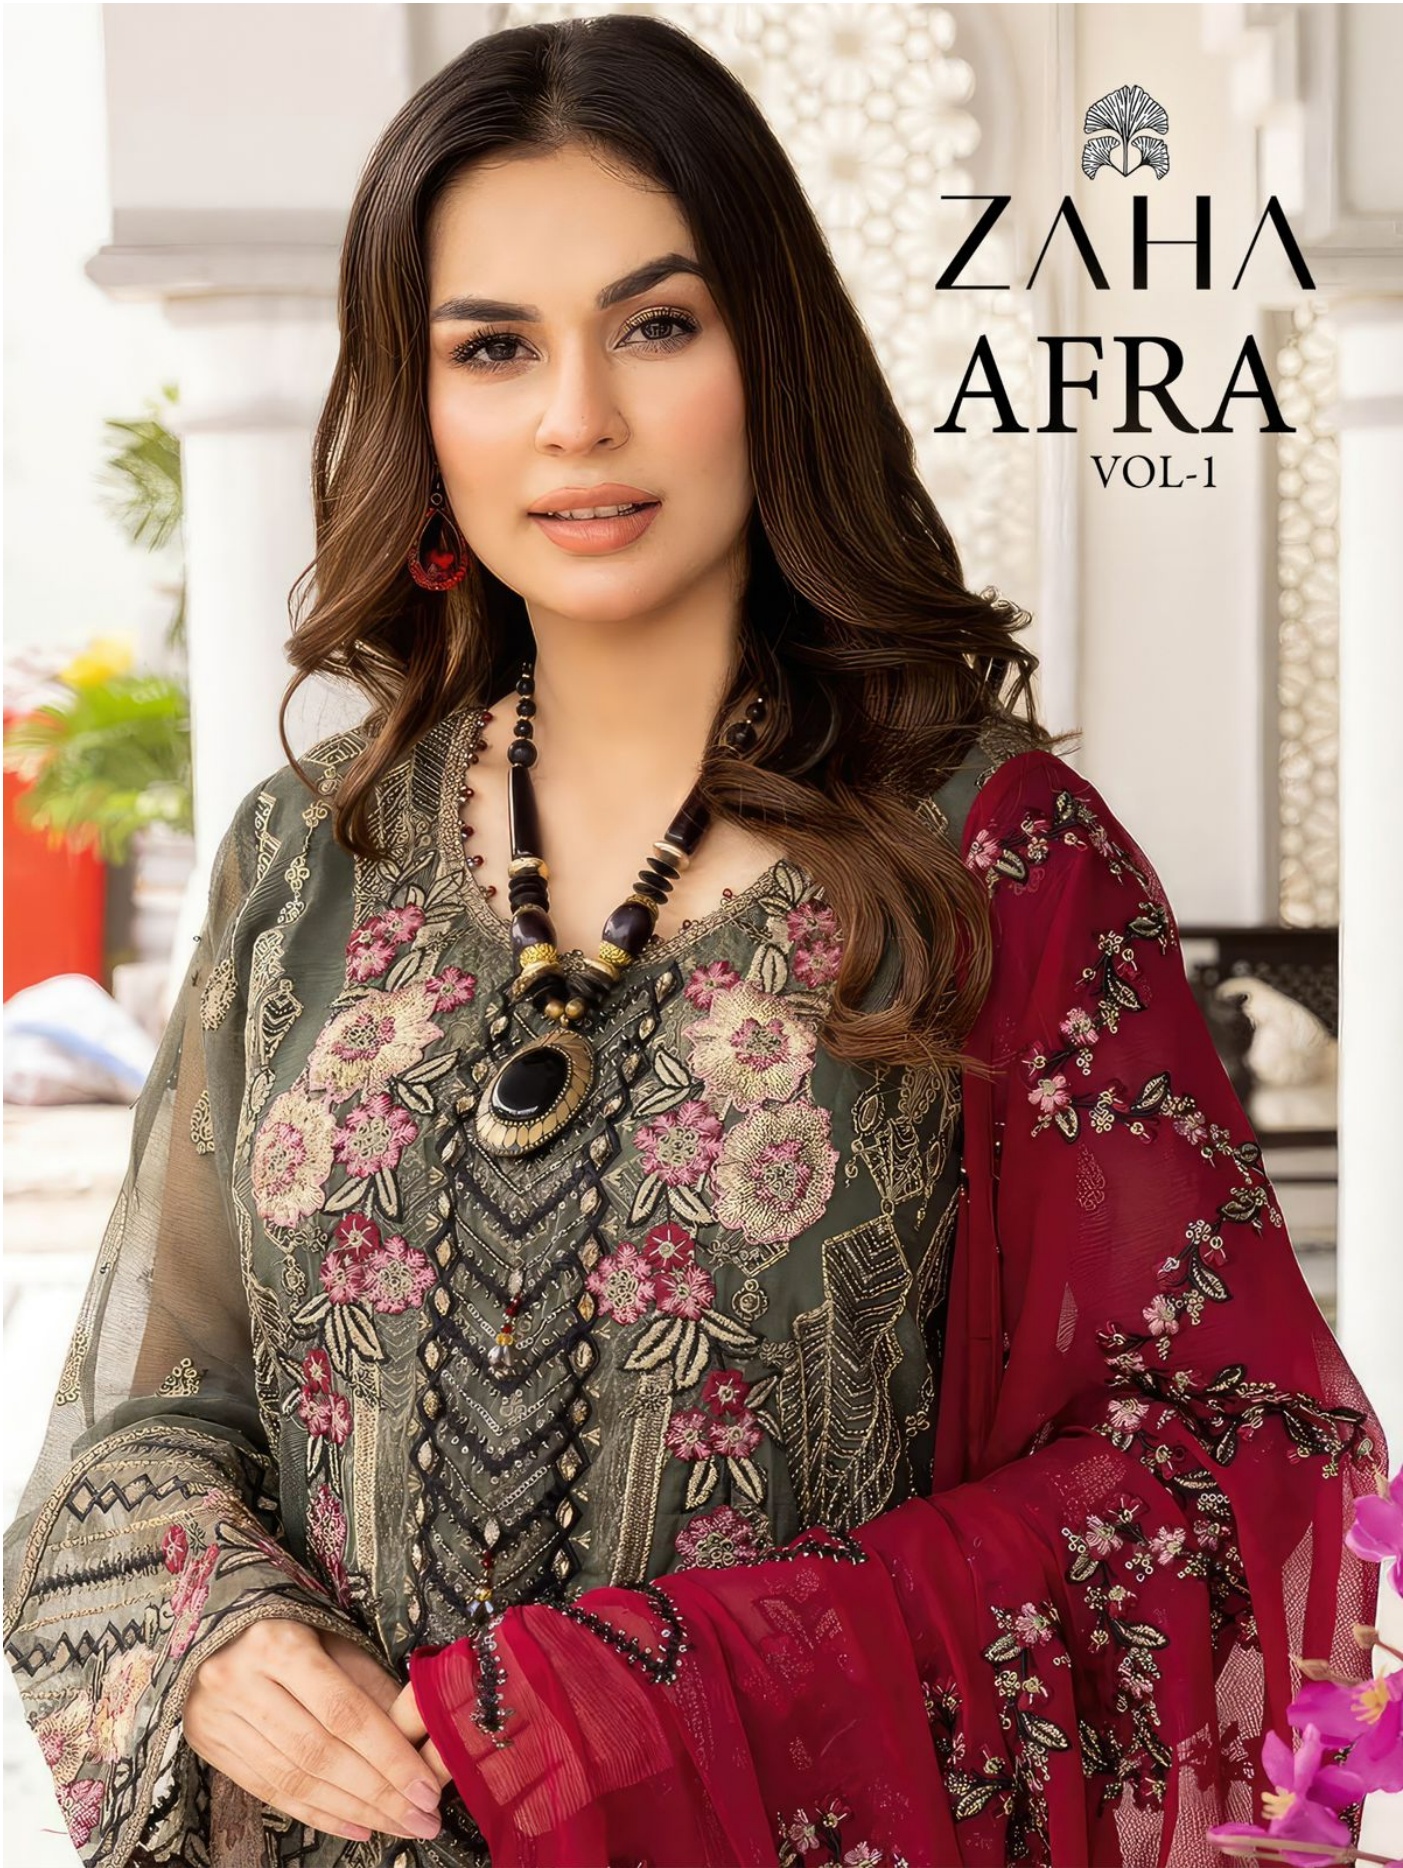

ZAHA AFRA

VOL-1

AFRA

VOL-1
TOP Faux Georgette
with Embroidery

ZAHA

BOTTOM-INNER Dull Santoon

D.No.10286

DUPATTA Nazmin Chiffon
with Embroidery

AFRA

VOL-1
TOP Faux Georgette
with Embroidery

ZAHA

BOTTOM-INNER Dull Santoon

D.No.10284

DUPATTA Nazmin Chiffon
with Embroidery

AFRA

ZAHA

D.No.10285

TOP
VOL-1
Faux Georgette
with Embroidery

BOTTOM-INNER Dull Santoon

DUPATTA Nazmin Chiffon
with Embroidery

AFRA

VOL-1

ZAHA

TOP Faux Georgette with Embroidery

BOTTOM-INNER Dull santoon

DUPATTA Nazmin with Embroidery

10284

10285

10286