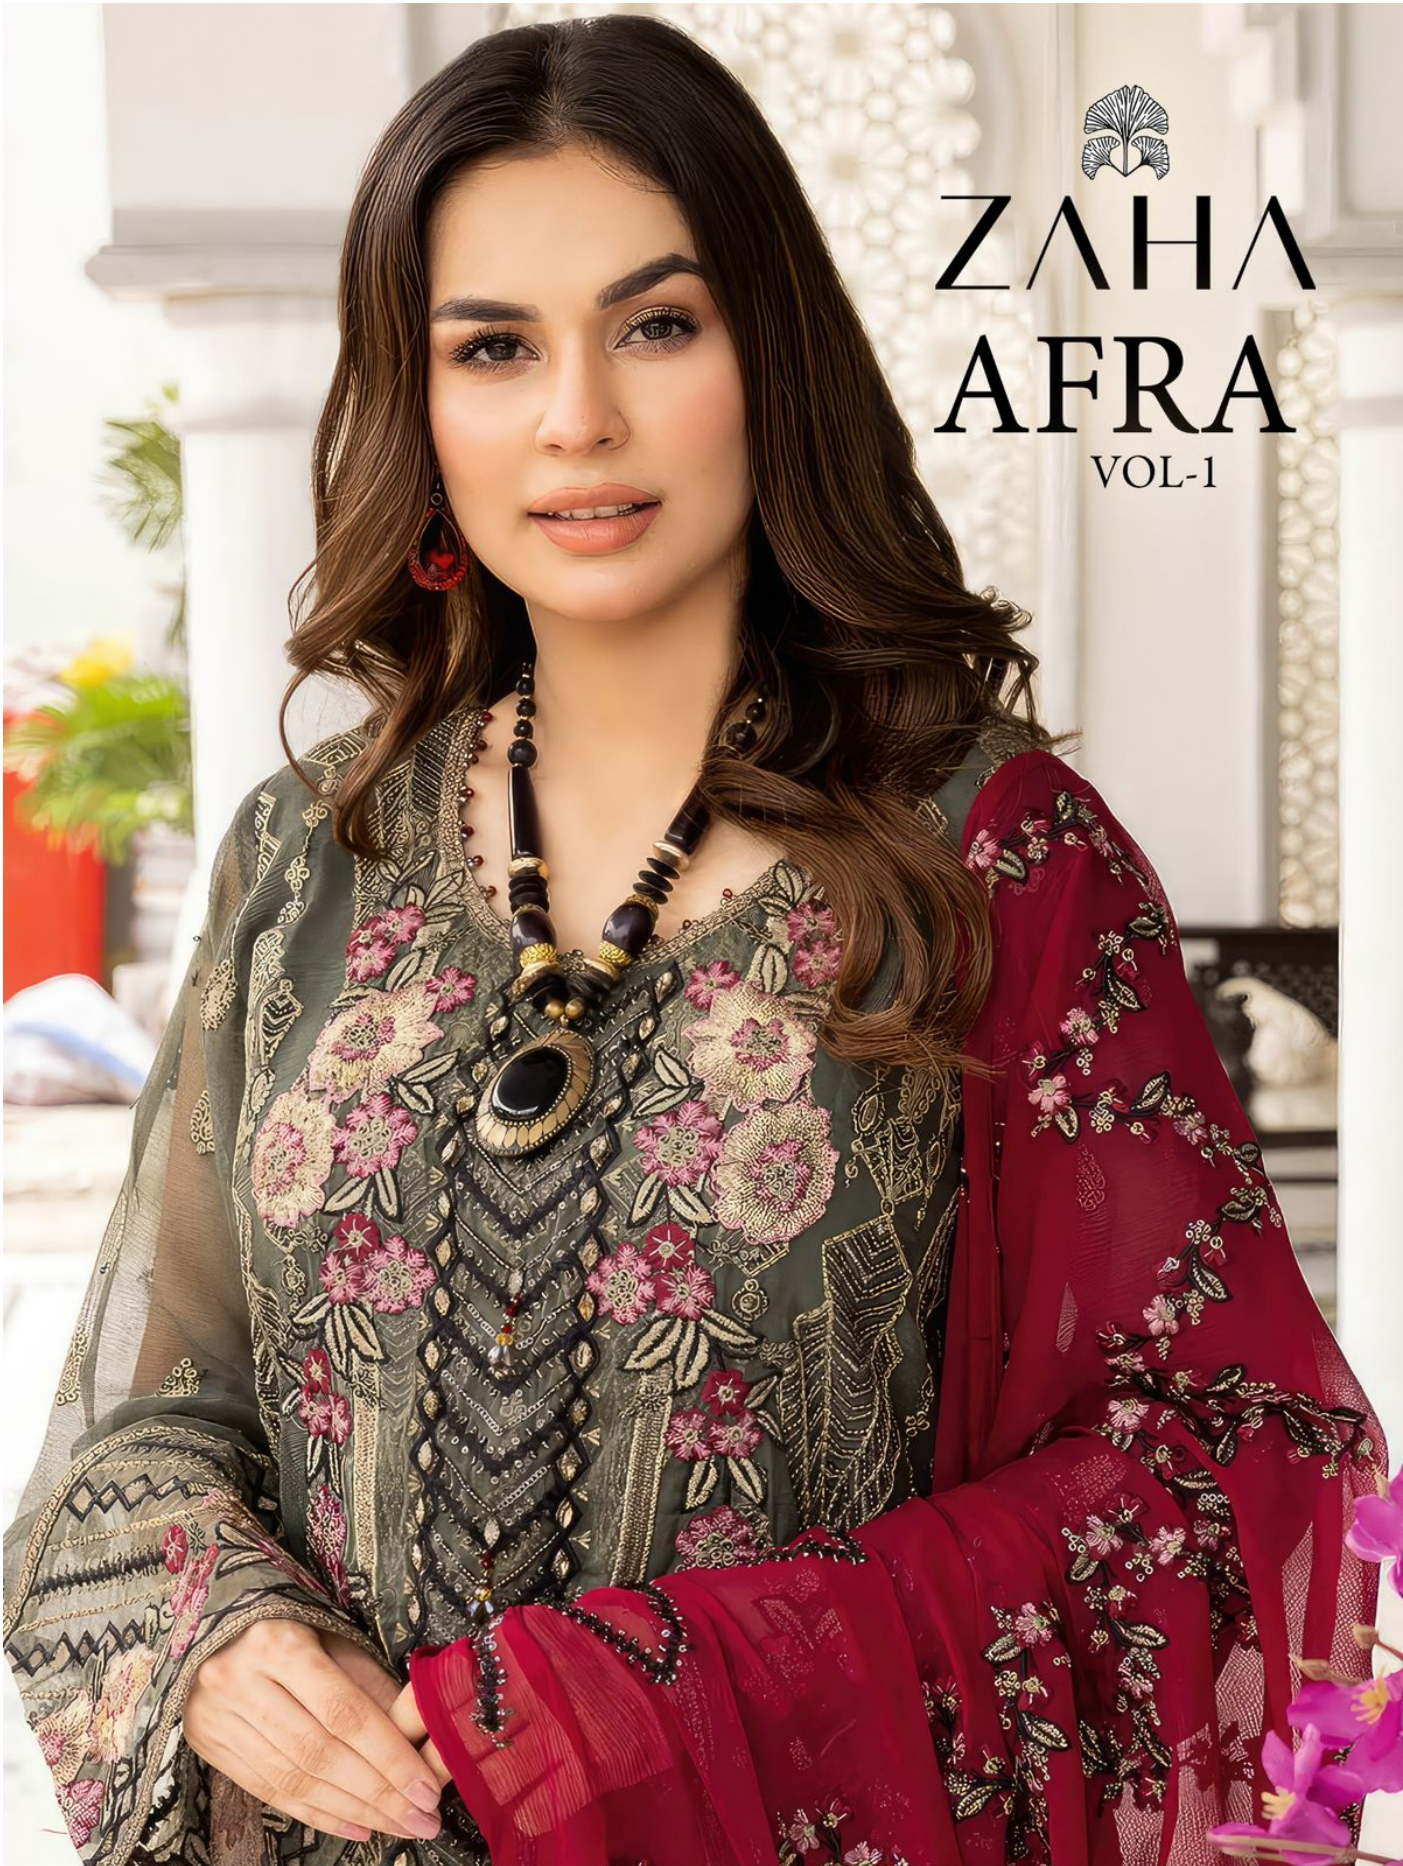

ZAHA AFRA

VOL-1

AFRA

VOL-1
TOP Faux Georgette
with Embroidery

ZAHA

BOTTOM-INNER Dull Santoon

D.No.10286

DUPATTA Nazmin Chiffon
with Embroidery

AFRA

VOL-1
TOP Faux Georgette
with Embroidery

ZAHA

BOTTOM-INNER Dull Santoon

D.No.10284

DUPATTA Nazmin Chiffon
with Embroidery

AFRA
VOL-1
TOP Faux Georgette
with Embroidery

ZAHA
BOTTOM-INNER Dull Santoon

D.No.10285
DUPATTA Nazmin Chiffon
with Embroidery

AFRA

VOL-1

ZAHA

TOP Faux Georgette with Embroidery

BOTTOM-INNER Dull santoon

DUPATTA Nazmin with Embroidery

10284