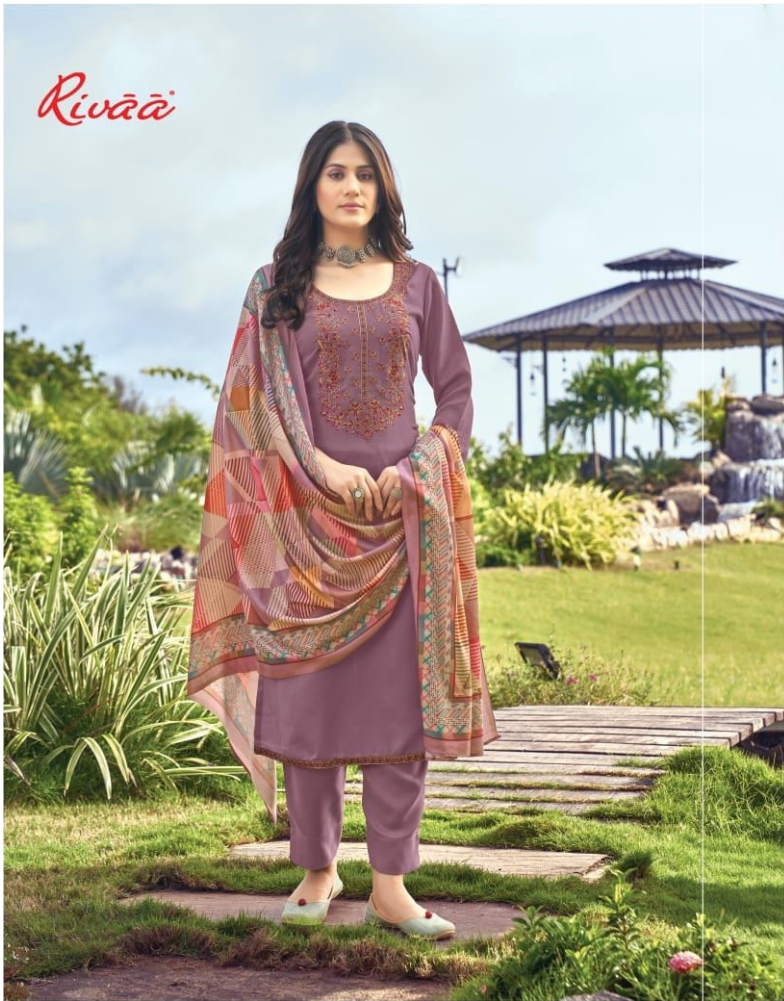

Rivāā
Smooth and stylish

2779

Rivāā

SWEET DREAM

2780

For more information, please visit our website at www.rivaa.com

How to wear it's

2783

Rivāā

Rivāā

2781

Rivāā

Vivid trend

2782

DEALER RATE LIST

BOOK NAME :- MISHIKA

D. NO. :- 2779 TO 2785

FABRICS DETAIL

TOP :- Heavy Pashmina Fancy Embroidery

BOTTAM :- Heavy Pashmina Dyed

DUP. :- Light Weight Tweed Digital Print

DESIGNS :- 7 Pcs

RATE :- 1090/-

1 Set 7 Suit Total Amt. :- 7630/-