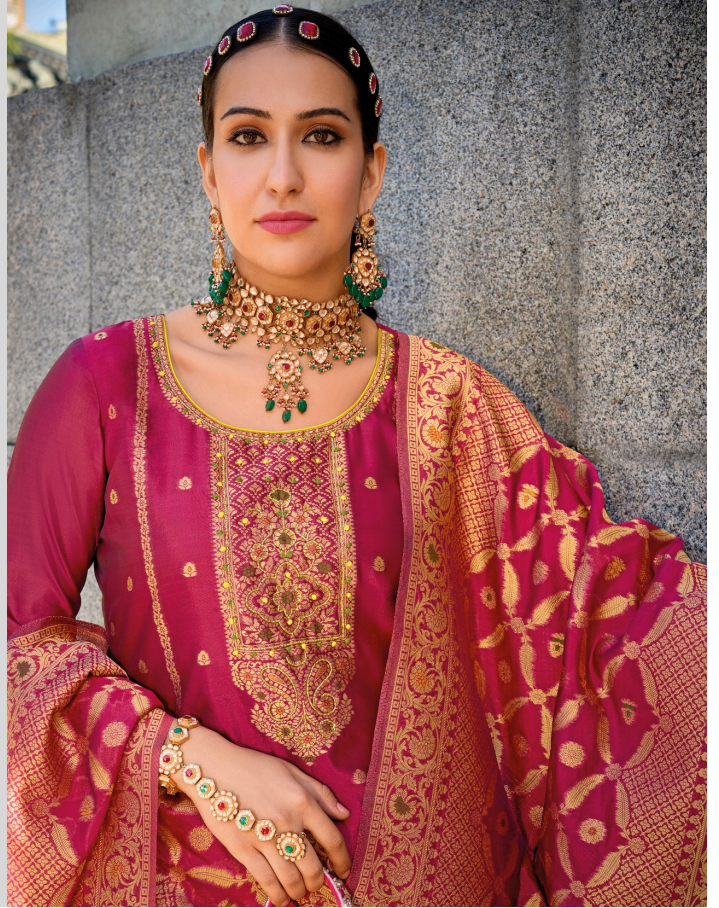

LILY & LALI
A PRODUCT OF FRIEND GROUP

21101