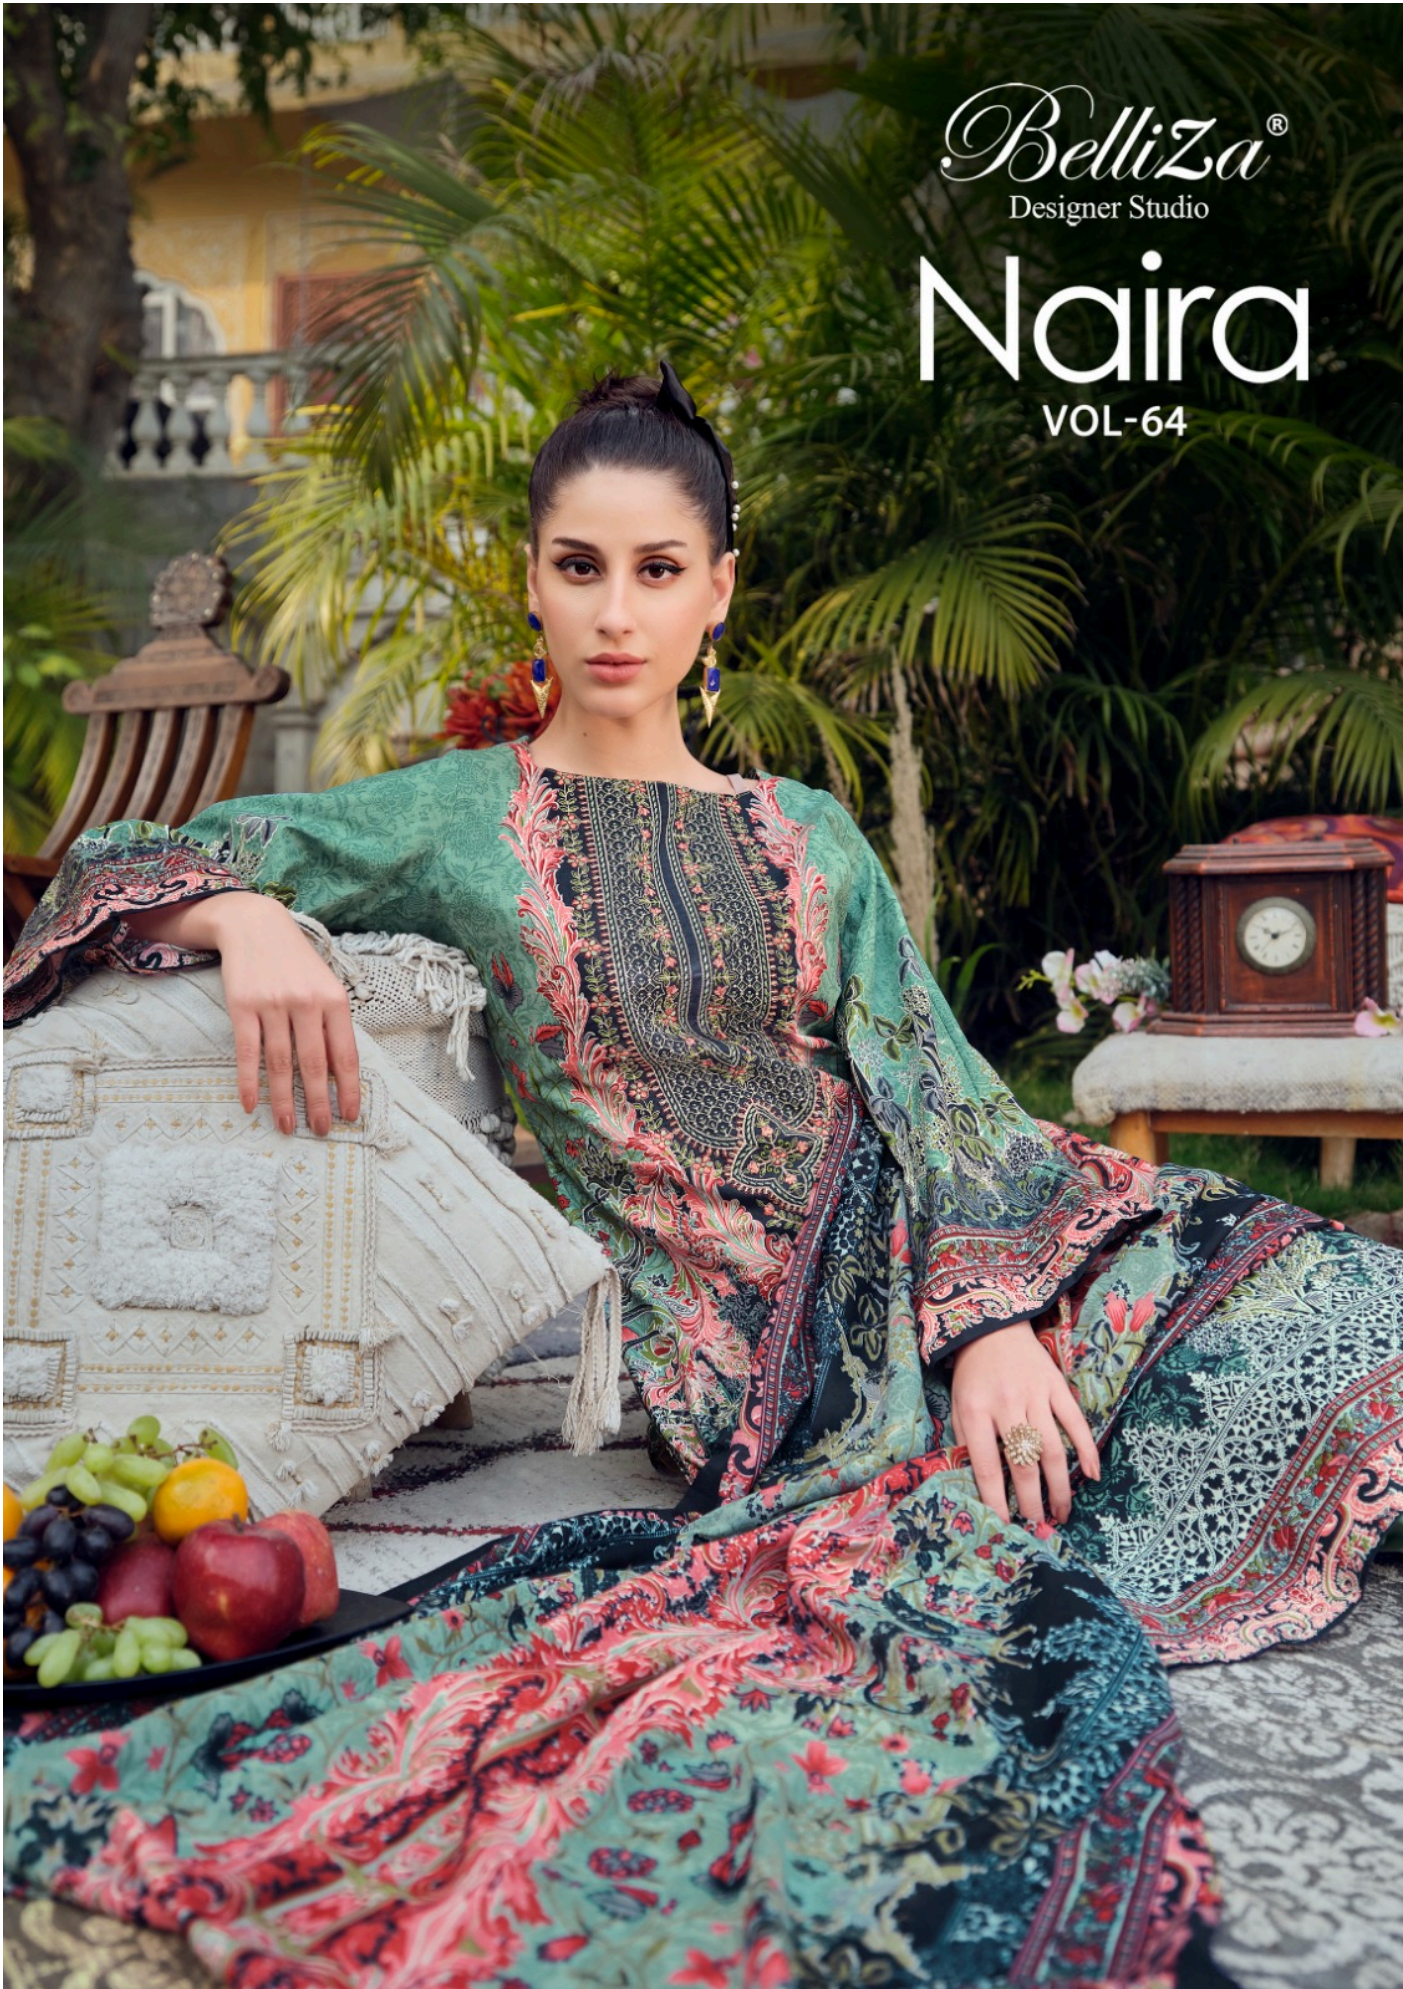

Belliza®
Designer Studio

Naira

VOL-64

Belliza®
Designer Studio

Glowing fashion women

glowing radiant through the mists of
woman transforms you in the goddess
you wish to be
soft smooth fabric envelopes you in its
charm & transport you into a world
e x p l o r e d