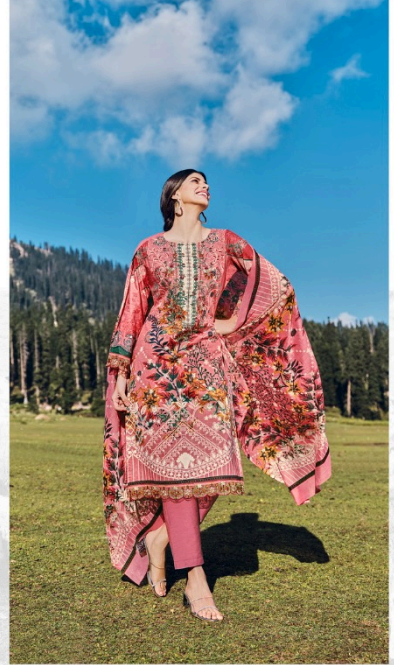

Belliza®
Designer Studio

Creative **culture**
829-003