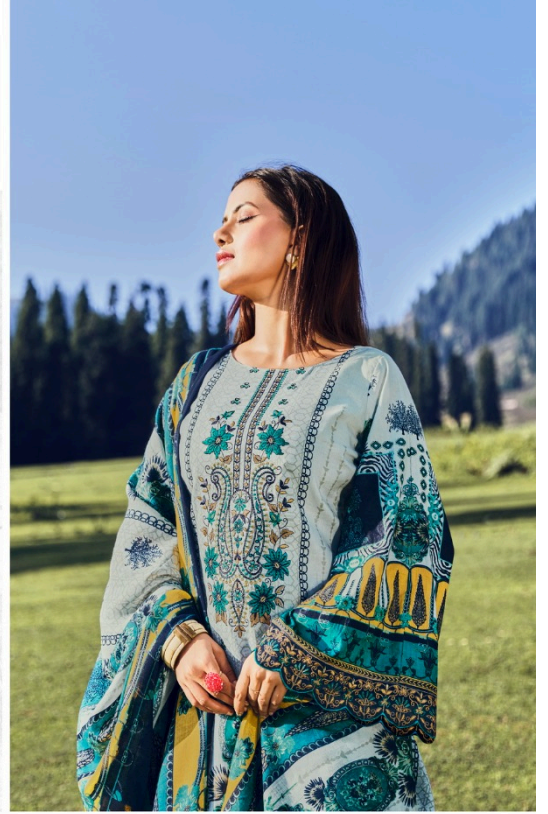

Looking **Gorgeous**  
829-005

*BelliZa*<sup>®</sup>  
Designer Studio

Golden **beauty**  
829-007

TOP

100% PURE COTTON EMBROIDERY WORK + DAMAN AND SLEEVES EMBROIDERY WORK. (2.50 MTR APX)

DUPATTA

100% PURE COTTON MAL MAL DUPATTA PRINT. (2.30 MTR APX)