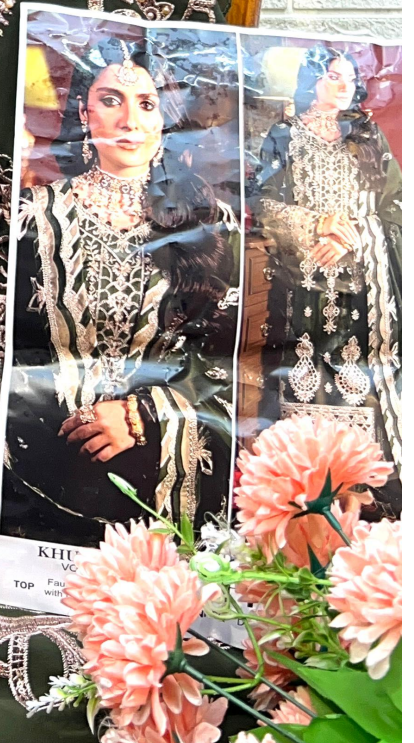

**KHUSBOO**  
VOL-09

**ZAHA**

D.No.10323

**TOP** Faux Georgette  
with Embroidery

**BOTTOM-INNER** Dull Santoon

**DUPATTA** Faux Georgette  
with Embroidery

**KHUSBOO**  
VOL-09

**ZAHA**

D.No.10325

**TOP** Faux Georgette  
with Embroidery

**BOTTOM-INNER** Dull Santoon

**DUPATTA** Faux Georgette  
with Embroidery

**KHUSBOO**  
VOL-09

**ZAHA**

D.No.10324

**TOP** Faux Georgette  
with Embroidery

**BOTTOM-INNER** Dull Santoon

**DUPATTA** Faux Georgette  
with Embroidery

# KHUSBOO

VOL-09

**TOP** Cambric Cotton With Heavy Embroidery Work

**BOTTOM-INNER** Semi Lawn

**DUPATTA** Tubby Silk with Print

10323

10324

10325