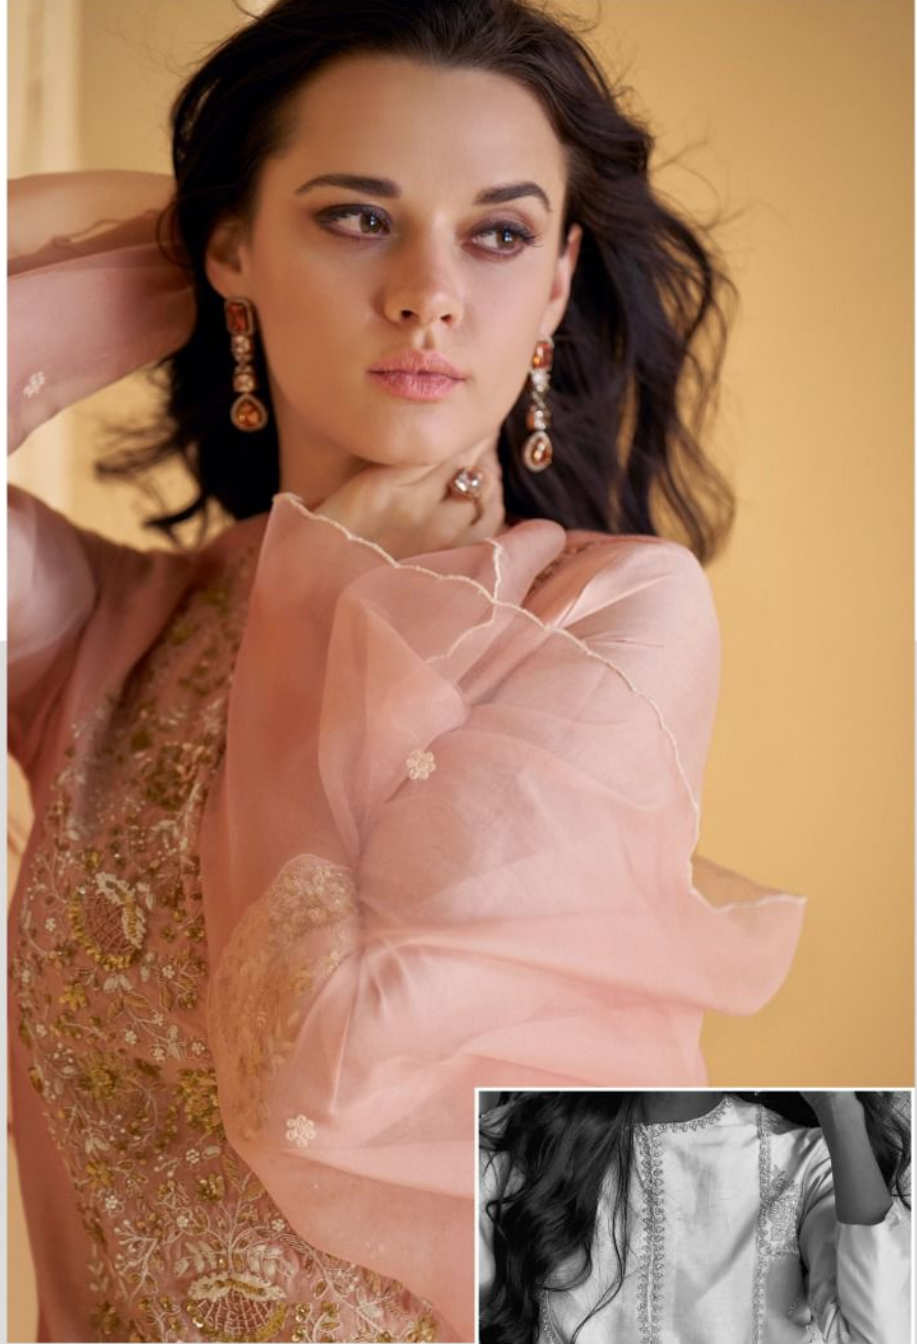

SUHANI

Tropical Fashion

SAYURI®
Designer