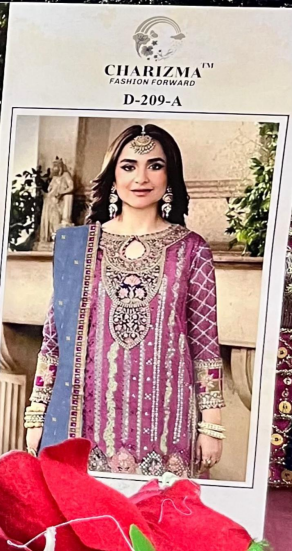

CHARIZMA™
FASHION FORWARD

D-209-A

TOP- ORGANZA HEAVY EMBROIDERY
BOTTOM/INNER - DULL SANTOON
DUPATTA - ORGANZA HEAVY EMBROIDERY

CHARIZMA™
FASHION FORWARD

D-209-B

TOP- ORGANZA HEAVY EMBROIDERY

BOTTOM/INNER - DULL SANTOON

DUPATTA - ORGANZA HEAVY EMBROIDERY

CHARIZMA™
FASHION FORWARD

D-209-C

TOP- ORGANZA HEAVY EMBROIDERY
BOTTOM/INNER - DULL SANTOON
DUPATTA - ORGANZA HEAVY EMBROIDERY

CHARIZMA™
FASHION FORWARD

D-209-D

TOP- ORGANZA HEAVY EMBROIDERY
BOTTOM/INNER - DULL SANTOON
DUPATTA - ORGANZA HEAVY EMBROIDERY

CHARIZMA™
FASHION FORWARD

D.no-209-A

D.no-209-B

D.no-209-C

D.no-209-D

-:TOP:-
ORGANZA HEAVY EMBROIDERY

-:BOTTAM/INNER:-
DULL SANTOON

-:DUPATTA:-
ORGANZA HEAVY EMBROIDERY