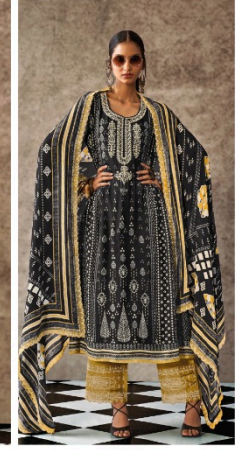

9386

9381

9382

HEER
BY KIMORA

9383

9384

9385

Heer[®]

BY KIMORA

Mehbooba

"Where there is love there is life"

TOP

PURE MUSLIN DIGITAL PRINT WITH DORI EMBROIDERY ON NECKLINE
ORGANZA SCALLOPED DORI EMBROIDERY ON SLEEVES

DUPATTA

PURE CHINNON WITH DIGITAL PRINT AND ORGANZA
SCALLOPED DORI EMBROIDERY BORDER

BOTTOM

PURE MUSLIN HEAVY WITH ORGANZA
SCALLOPED DORI EMBROIDERY

9381

9382

9383

9384

9385

9386

Mehbooba
 "Where there is love there is life"
Heer
 BY KIMORA

Heer

BY KIMORA

Mehbooba

"Where there is love there is life"