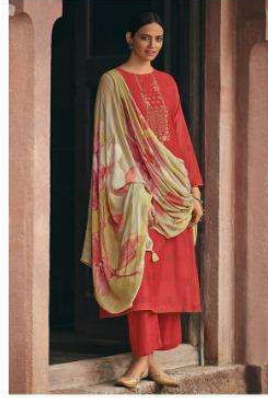

# ADHEERA

DESIGN NO.	CATALOG NAME	DESCRIPTION	PRICE
AD-1	ADHEERA	: TOP : KORA WEAVING WITH EMBROIDERY	1490/-
AD-2	ADHEERA		1490/-
AD-3	ADHEERA	: BOTTOM : SUPERIOR COTTON SOLID	1490/-
AD-4	ADHEERA		1490/-
AD-5	ADHEERA	: DUPATTA : FINE MODAL PRINTED	1490/-
AD-6	ADHEERA		1490/--