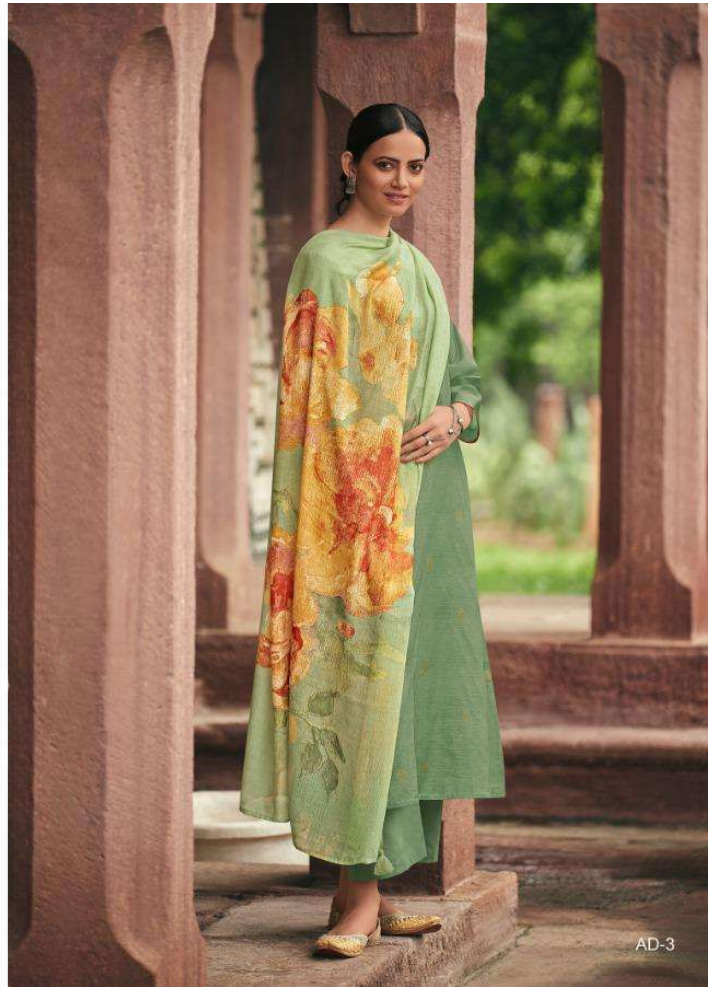

AD-4

Erum

ADHEERA

DESIGN NO.	CATALOG NAME	DESCRIPTION	PRICE
AD-1	ADHEERA	: TOP : KORA WEAVING WITH EMBROIDERY	1490/-
AD-2	ADHEERA		1490/-
AD-3	ADHEERA	: BOTTOM : SUPERIOR COTTON SOLID	1490/-
AD-4	ADHEERA		1490/-
AD-5	ADHEERA	: DUPATTA : FINE MODAL PRINTED	1490/-
AD-6	ADHEERA		1490/--