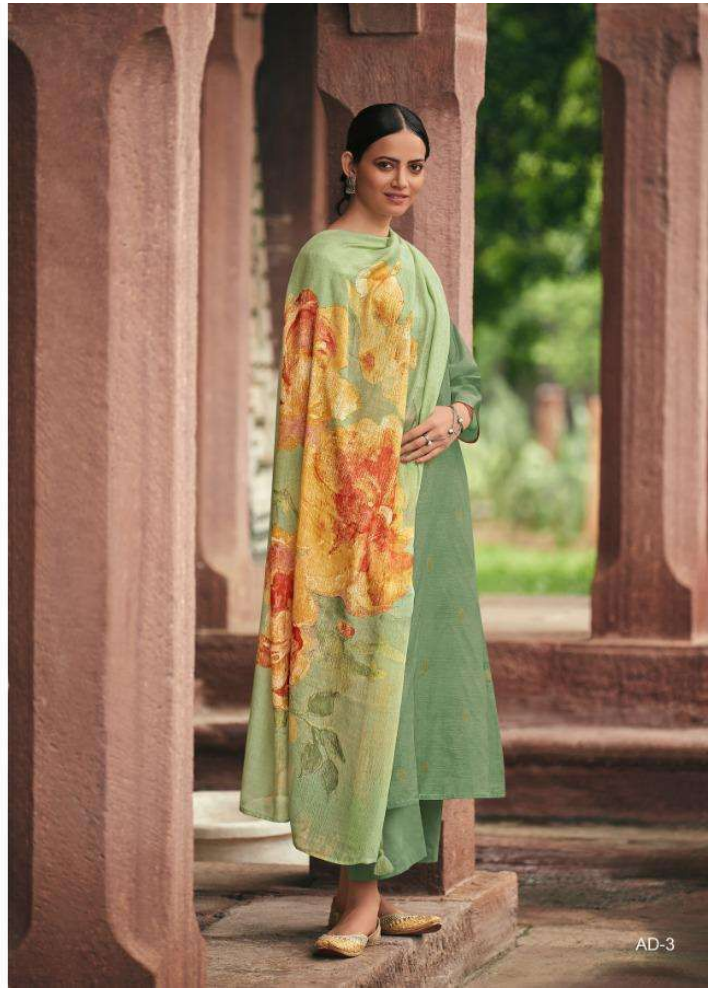

AD-4

AD-2

*Erum*

# ADHEERA

DESIGN NO.	CATALOG NAME	DESCRIPTION	PRICE
AD-1	ADHEERA	: TOP : KORA WEAVING WITH EMBROIDERY	1490/-
AD-2	ADHEERA		1490/-
AD-3	ADHEERA	: BOTTOM : SUPERIOR COTTON SOLID	1490/-
AD-4	ADHEERA		1490/-
AD-5	ADHEERA	: DUPATTA : FINE MODAL PRINTED	1490/-
AD-6	ADHEERA		1490/--