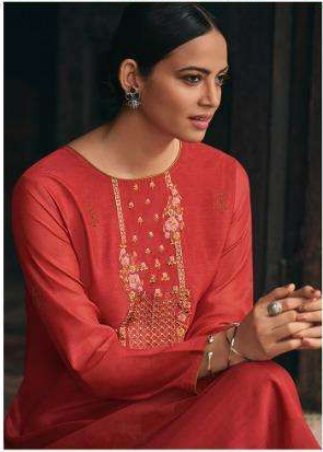

AD-4

Erum

ADHEERA

DESIGN NO.	CATALOG NAME	DESCRIPTION	PRICE
AD-1	ADHEERA	: TOP : KORA WEAVING WITH EMBROIDERY	1490/-
AD-2	ADHEERA		1490/-
AD-3	ADHEERA	: BOTTOM : SUPERIOR COTTON SOLID	1490/-
AD-4	ADHEERA		1490/-
AD-5	ADHEERA	: DUPATTA : FINE MODAL PRINTED	1490/-
AD-6	ADHEERA		1490/--