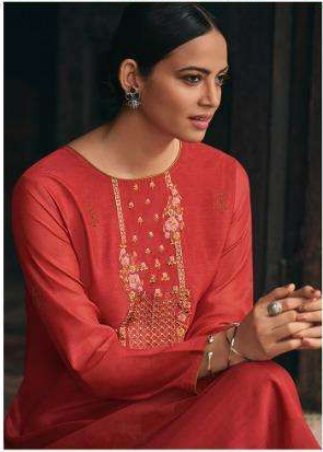

AD-4

AD-2

*Erum*

# ADHEERA

DESIGN NO.	CATALOG NAME	DESCRIPTION	PRICE
AD-1	ADHEERA	: TOP : KORA WEAVING WITH EMBROIDERY	1490/-
AD-2	ADHEERA		1490/-
AD-3	ADHEERA	: BOTTOM : SUPERIOR COTTON SOLID	1490/-
AD-4	ADHEERA		1490/-
AD-5	ADHEERA	: DUPATTA : FINE MODAL PRINTED	1490/-
AD-6	ADHEERA		1490/--