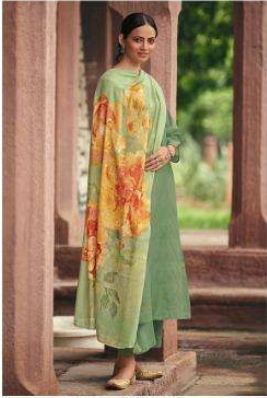

# ADHEERA

DESIGN NO.	CATALOG NAME	DESCRIPTION	PRICE
AD-1	ADHEERA	: TOP : KORA WEAVING WITH EMBROIDERY	1490/-
AD-2	ADHEERA		1490/-
AD-3	ADHEERA	: BOTTOM : SUPERIOR COTTON SOLID	1490/-
AD-4	ADHEERA		1490/-
AD-5	ADHEERA	: DUPATTA : FINE MODAL PRINTED	1490/-
AD-6	ADHEERA		1490/--