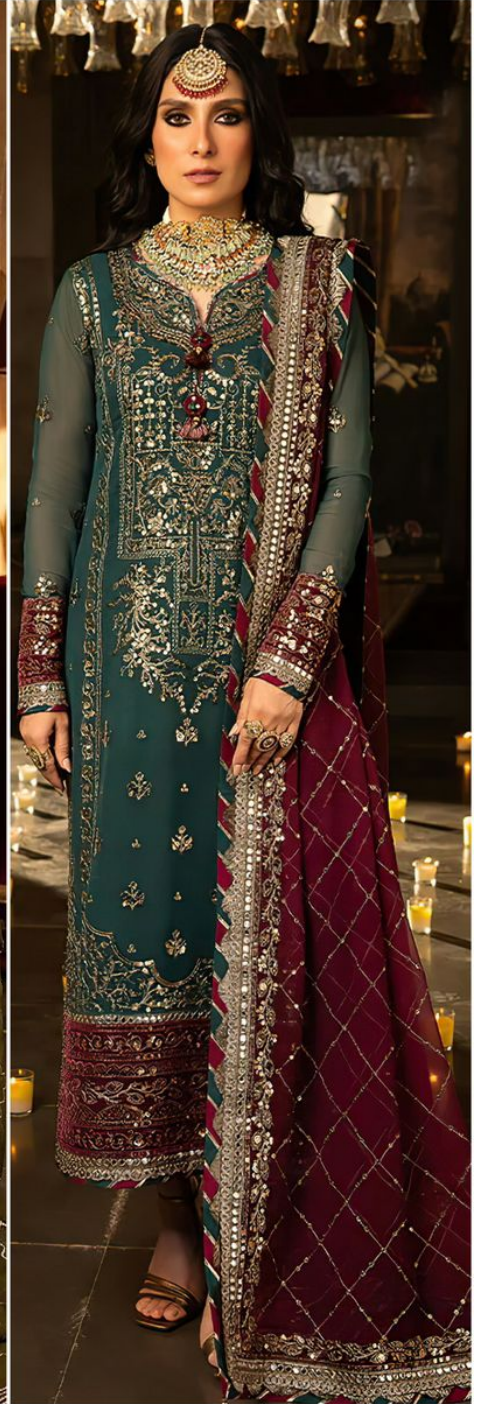

KHUSBOO
VOL-09

ZAHA

D.No.10323

TOP Faux Georgette
with Embroidery

BOTTOM-INNER Dull Santoon

DUPATTA Faux Georgette
with Embroidery

KHUSBOO
VOL-09

ZAHA

D.No.10325

TOP Faux Georgette
with Embroidery

BOTTOM-INNER Dull Santoon

DUPATTA Faux Georgette
with Embroidery

KHUSBOO
VOL-09

ZAHA

D.No.10324

TOP Faux Georgette
with Embroidery

BOTTOM-INNER Dull Santoon

DUPATTA Faux Georgette
with Embroidery

KHUSBOO
VOL-09
TOP
Faux Georgette
with Embroidery

KHUSBOO
VOL-09
TOP Faux Georgette
with Embroider

KHUSBOO
VOL-09

TOP Cambric Cotton With Heavy Embroidery Work

BOTTOM-INNER Semi Lawn

DUPATTA Tubby Silk with Print

10323

10324

10325

ZAHA

KHUSBOO

VOL-09