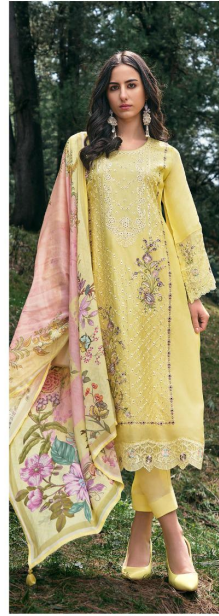

## FABRICS DETAILS

:TOP:

PURE RUSSIAN SILK WITH EMBROIDERY

:BOTTAM:

PURE MUSLIN

:DUPATTA:

PURE CHINON DIGITAL PRINT

TOTAL DESIGN : 6

# Tareef

1001

1002

1003

1004

1005

1006

GULL JEE