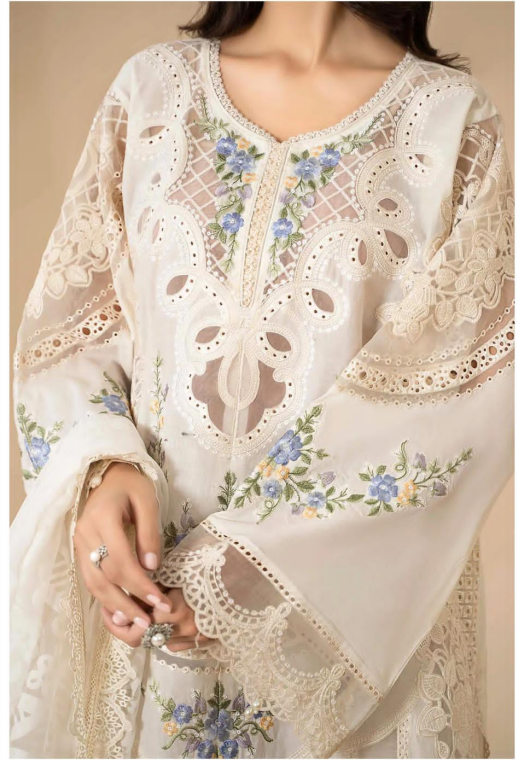

7011 ●●

7012

7013 ●●

7014 ●●

7015

7016 ●●

DESIGN NO	DESCRIPTION	RATE
7011	TOP : ORGANZA WITH HEAVY EMBROIDERY ATTACHED WITH HANDWORK (WITH COTTON INNER) BOTTOM : COTTON SOLID DUPATTA : NET WITH EMBROIDERY	1250
7012	TOP : PURE COTTON WITH HEAVY EMBROIDERY BOTTOM : COTTON SOLID DUPATTA : NET WITH EMBROIDERY	1250
7013	TOP : PURE COTTON WITH EMBROIDERY BOTTOM : COTTON SOLID DUPATTA : COTTON MAL PRINT	1150
7014	TOP : PURE COTTON WITH EMBROIDERY BOTTOM : COTTON SOLID DUPATTA : COTTON MAL PRINT	1150
7015	TOP : PURE COTTON WITH EMBROIDERY BOTTOM : COTTON SOLID DUPATTA : COTTON MAL PRINT	1150
7016	TOP : PURE COTTON WITH EMBROIDERY BOTTOM : COTTON SOLID DUPATTA : COTTON MAL PRINT WITH EMBROIDERY	1250