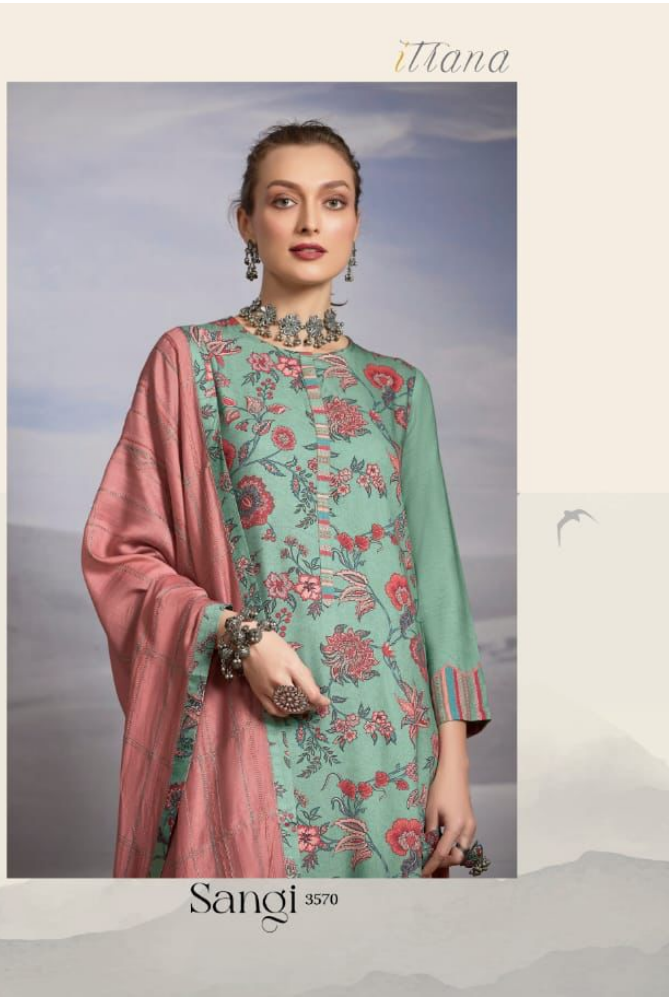

3548 Sangi

Manana

3505 Sangi

Manana

Sangi 3592

Tiana

3540 Sangi

all accessories are for show purposes only

3570 - 3575

3505 - 3518

3540 - 3582

DESCRIPTION

TOP - STAPLE TWILL DIGITAL PRINTED

BOTTOM - STAPLE TWILL

DUPATTA - PASMINA DUPATTA PRINT WITH EMBROIDERY
AND DIGITAL PRINTED PATTI

RATE