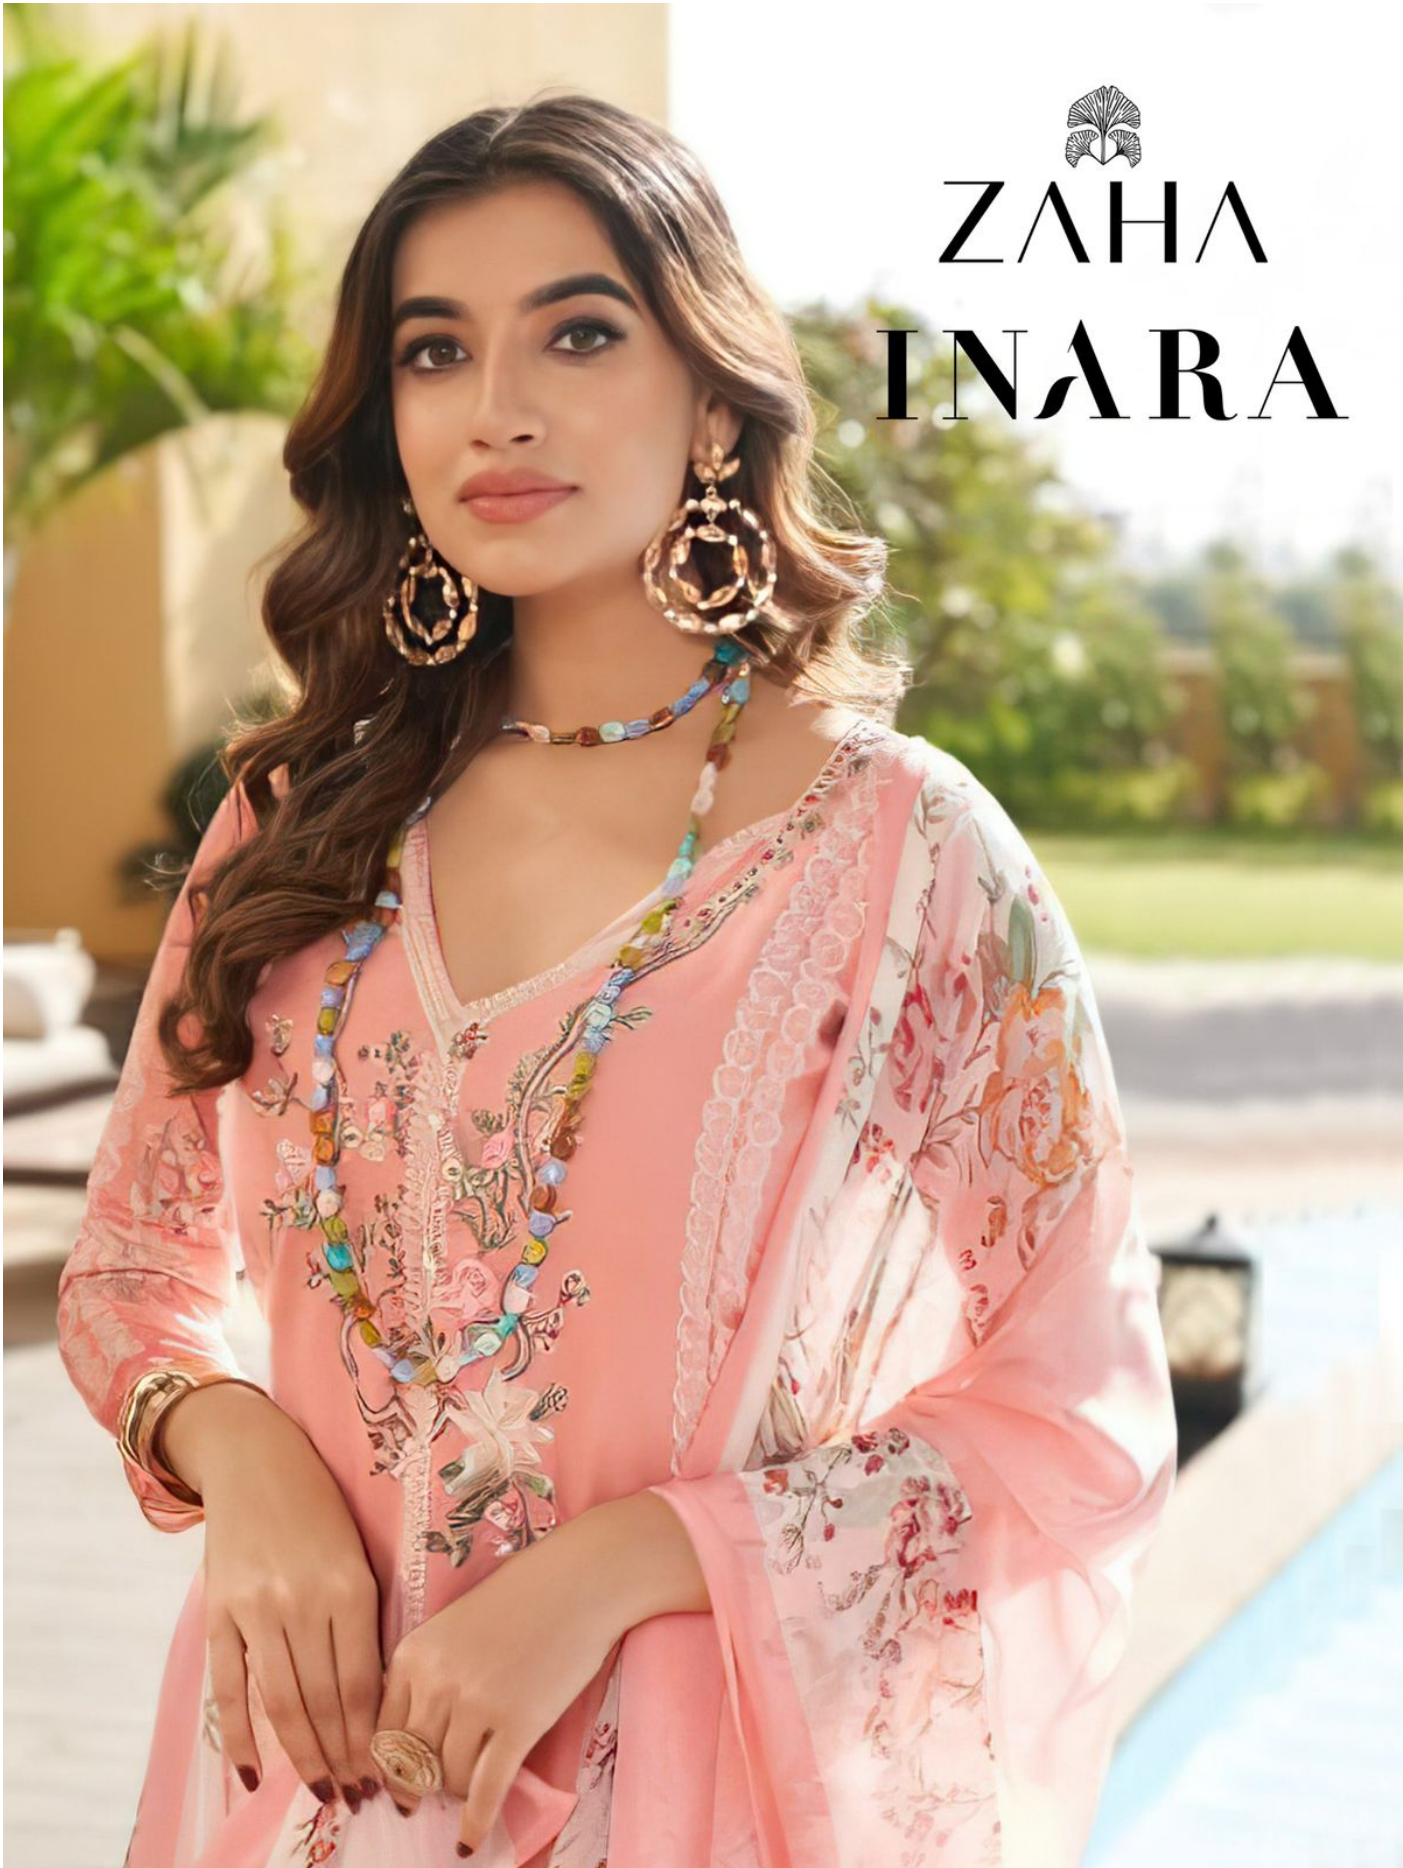

10326

10327

10328

10329

10330

ZAHA
INARA