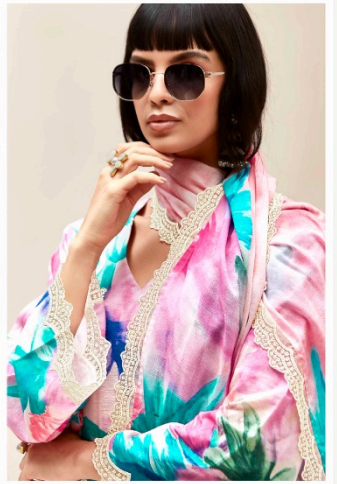

HEER

MODERN SOPHISTICATION

9331

Heer

9334 | ELEGANCE DEFINED

HEER

9335 | TIMELESS CHARM

HEER

FASHION FUSION

9333

HEER

PERSONAL FLAIR

9336

HEER

9332 | STYLE STATEMENT

TOP

PURE LINEN WITH DIGITAL PRINT AND DORI EMBROIDERY

DUPATTA

PURE LINEN WITH DIGITAL PRINT AND FOUR SIDED
SCALLOPED EMBROIDERY ON ORGANZA

BOTTOM

PURE COTTON WITH SCALLOPED BORDER ON ORGANZA

HEER

Kashmir garden