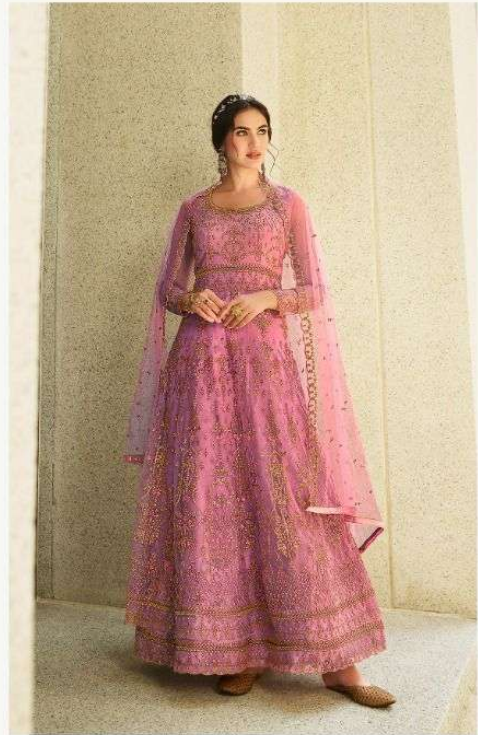

zubeda
DESIGNER IN PAKISTAN