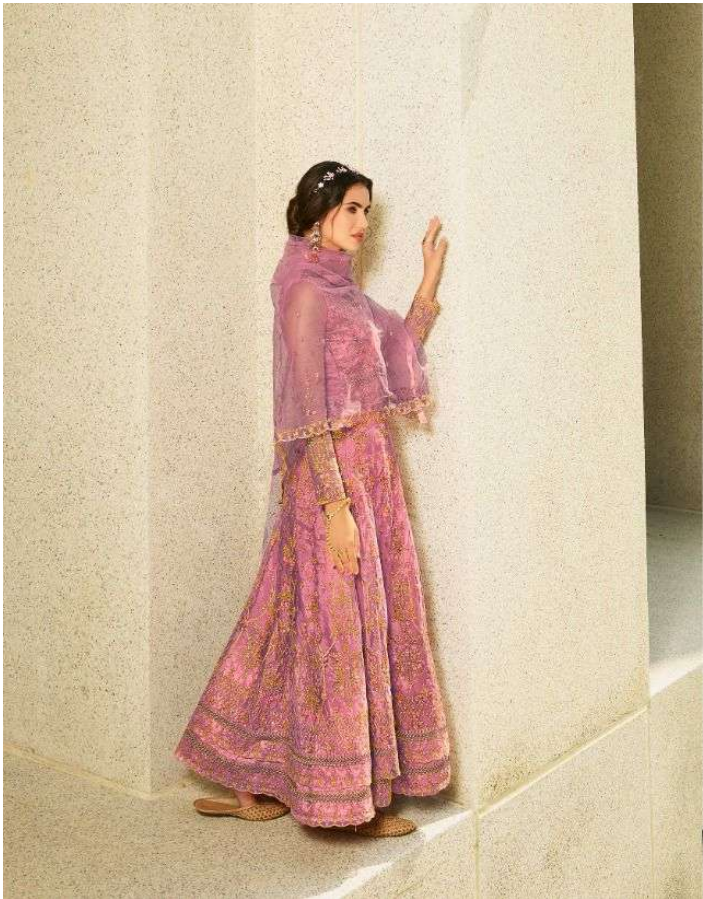

zubeda
EXCLUSIVO DE SU ARTE

• 101 •

• 102 •

zubeda
DESIGNED IN INDIA

• 103 •

RATE:-1995/-

TOP

NET WITH HEAVY EMBROIDERY WORK

DUPATTA

NET WITH EMBROIDERY WORK

BOTTOM

Heavy Dull Shantoon

Design No.	Product Name	Rate
101 TO 103	PRISHA	1995/-

• 101 •

• 102 •

• 103 •