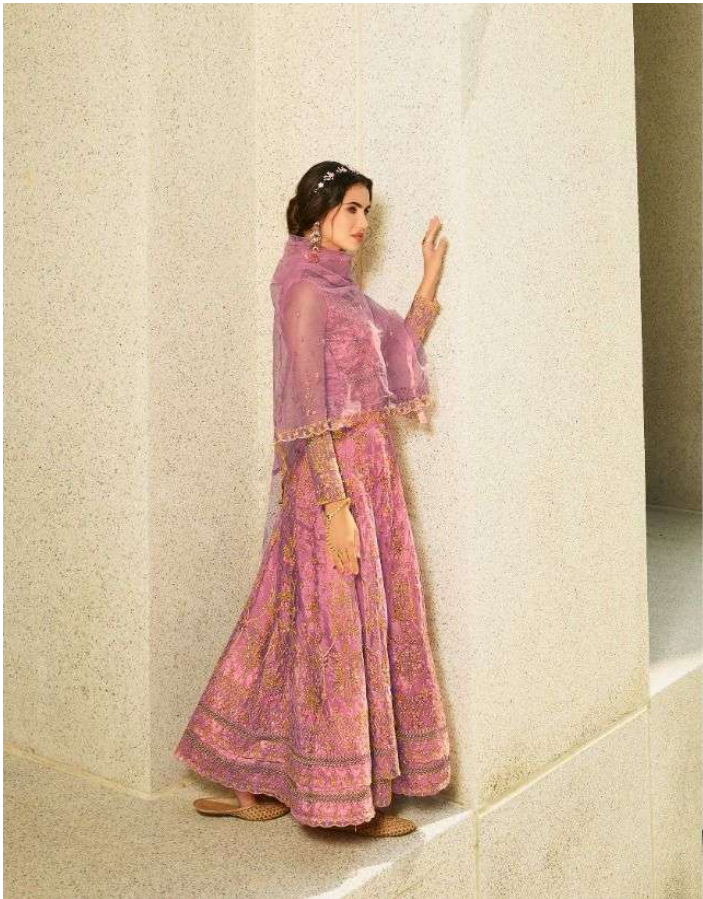

zubeda
EXCLUSIVO DE SU ARTE

• 101 •

• 102 •

zubeda
DESIGNER IN PAKISTAN

• 103 •
✦

RATE:-1995/-

TOP

NET WITH HEAVY EMBROIDERY WORK

DUPATTA

NET WITH EMBROIDERY WORK

BOTTOM

Heavy Dull Shantoon

Design No.	Product Name	Rate
101 TO 103	PRISHA	1995/-

• 101 •

• 102 •

• 103 •