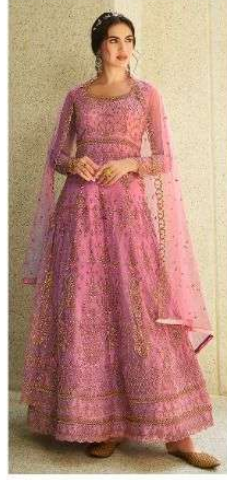

DUPATTA

NET WITH EMBROIDERY WORK

BOTTOM

Heavy Dull Shantoon

Design No.	Product Name	Rate
101 TO 103	PRISHA	1995/-

• 101 •

• 102 •

• 103 •