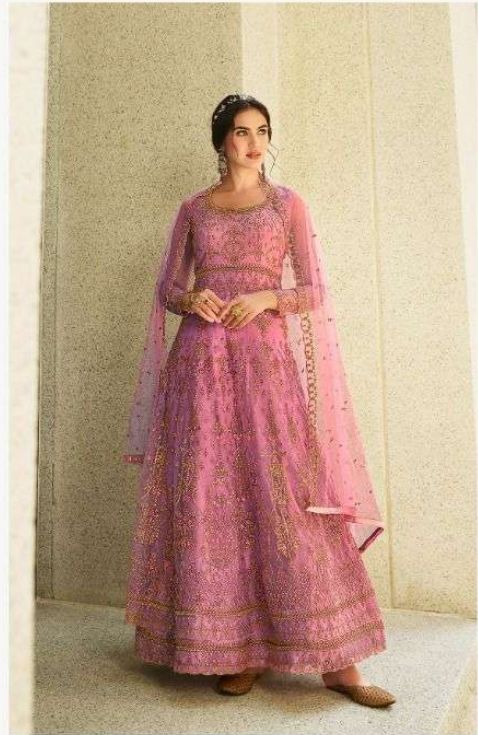

zubeda
EXCLUSIVO DE SU ARTE

• 101 •

• 102 •

zubeda
DESIGNED IN INDIA

• 103 •

RATE:-1995/-

TOP

NET WITH HEAVY EMBROIDERY WORK

DUPATTA

NET WITH EMBROIDERY WORK

BOTTOM

Heavy Dull Shantoon

Design No.	Product Name	Rate
101 TO 103	PRISHA	1995/-

• 101 •

• 102 •

• 103 •