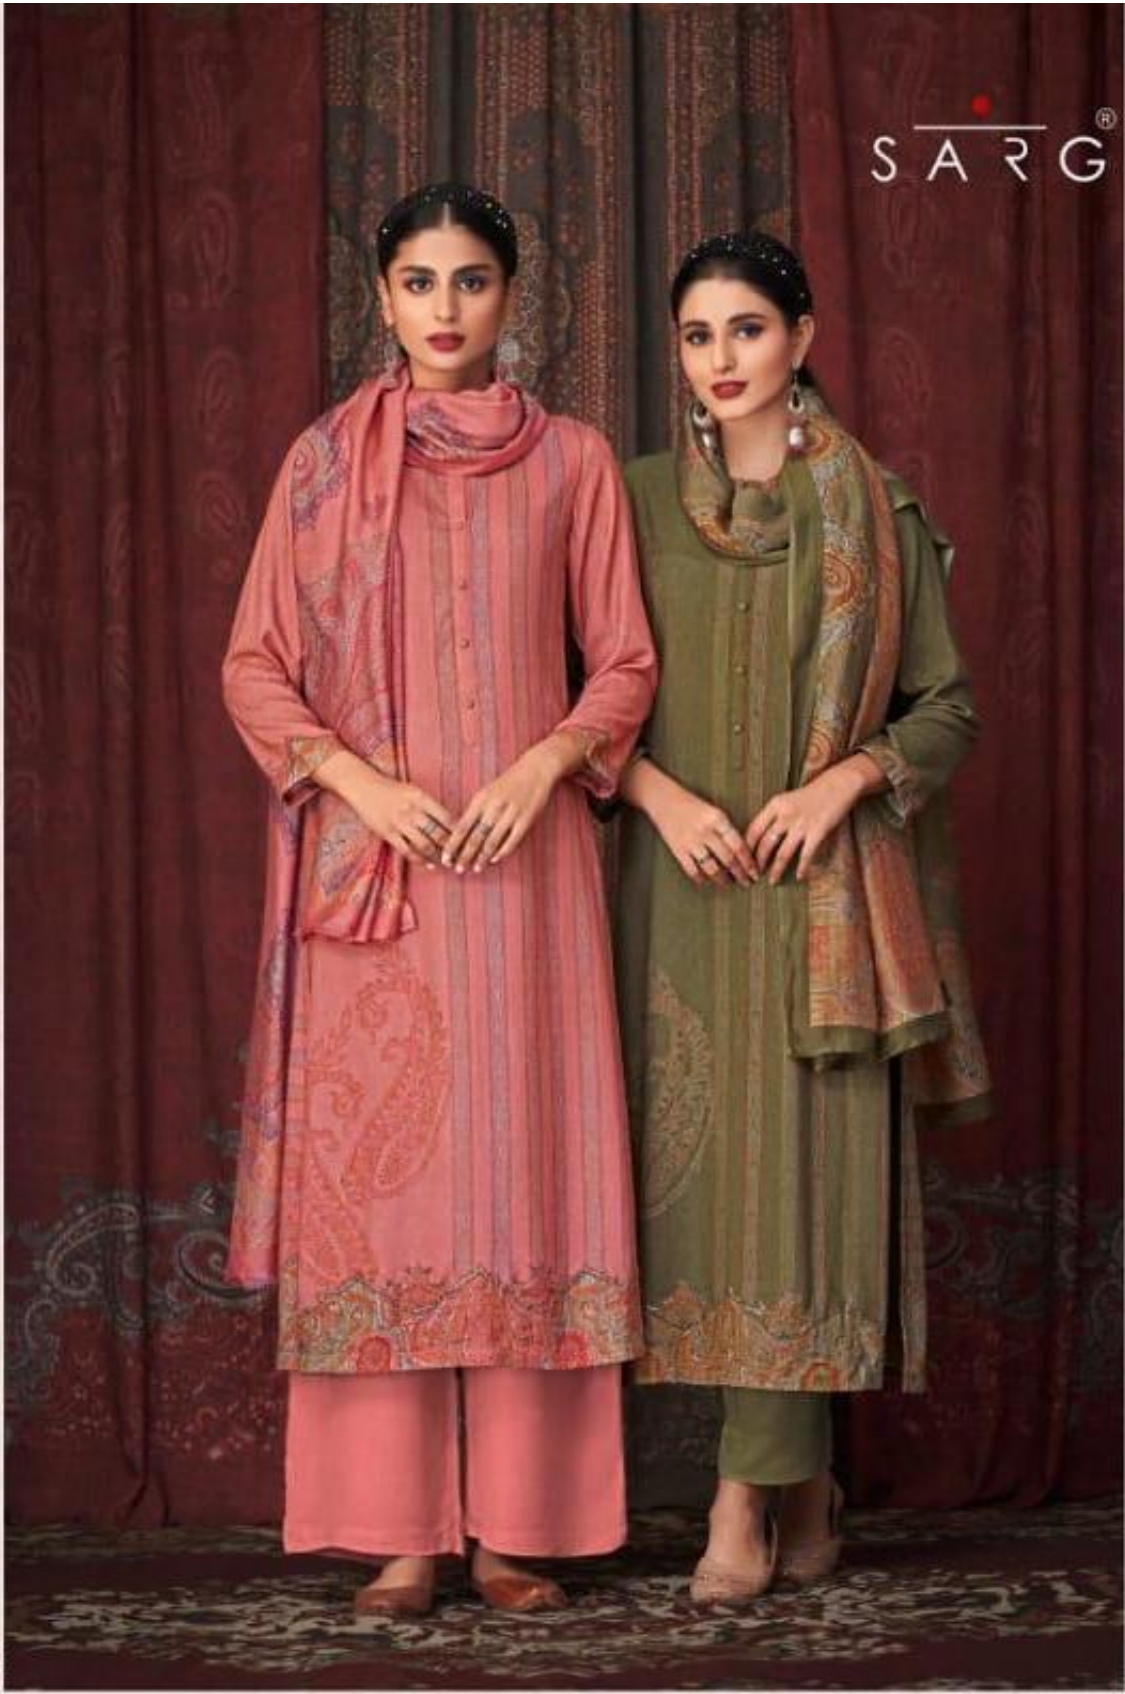

853

849

892

877

SARG®

KAIFIYAT