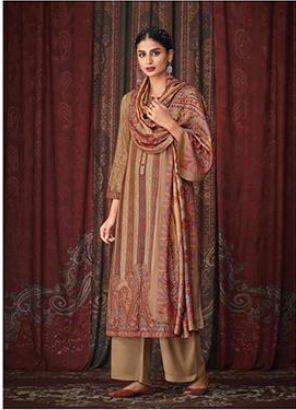

## DESCRIPTION

TOP - STAPLE TWILL DIGITAL PRINT WITH HAND WORK

BOTTOM - STAPLE TWILL

DUPATTA - PURE PASHMINA TWILL DIGITAL PRINTED

{ RATE }  
{ **RS, 1895/-** }

**TOTAL SUITS = 08 TOTAL AMOUNT - 15160/- AVG. RATE - 1895/-**