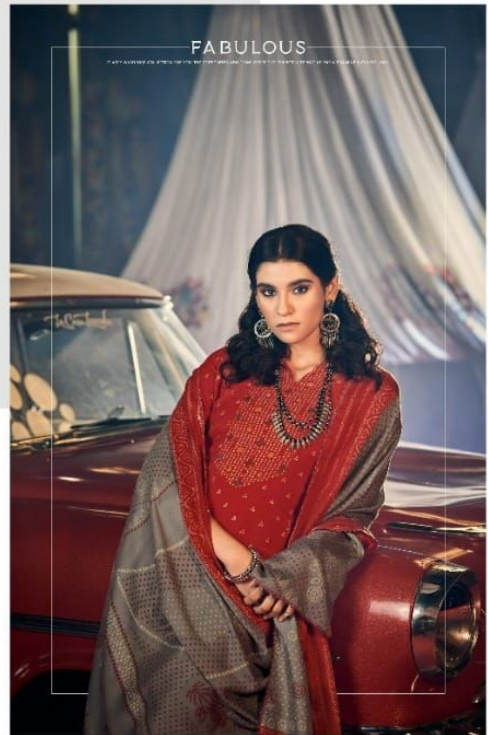

43006

Radhika