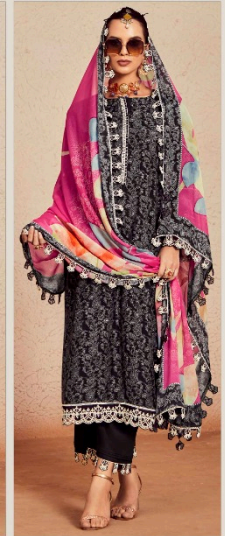

HEER

SWAG

9301

9302

9303

9304

9305

9306