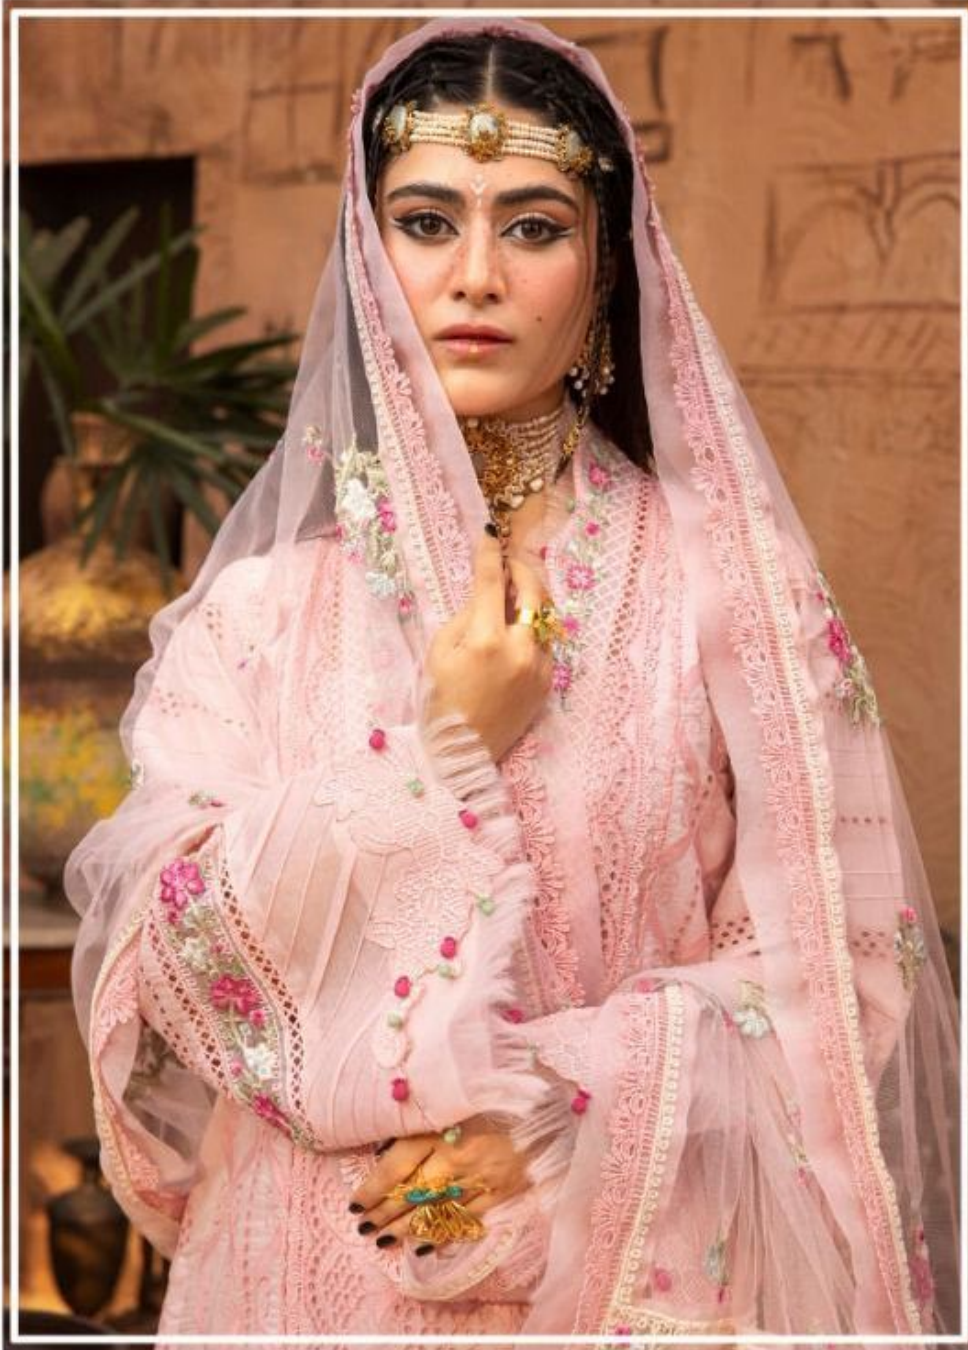

## ADAN LIBAS CHIKANKARI - 27

**TOP:-** HEAVY COTTON WITH HEAVY EMBROIDERY  
CHIKANKARI WORK  
**BOTTOM:-** COTTON WITH PECH  
**DUPATTA:-** KHAADI COTTON NET WITH HEAVY  
EMBROIDERY WORK

**ADAN LIBAS  
CHIKANKARI - 27**