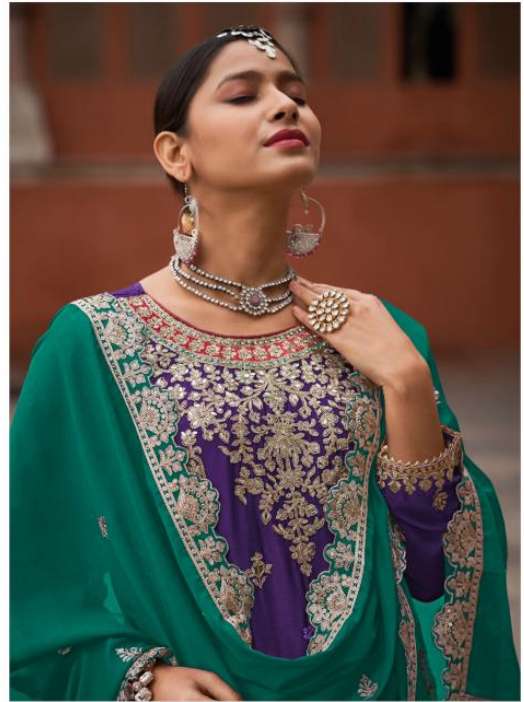

1001

Your Choice[®]

1002

Your Choice[®]

9962

9963

9964

A | **AASHIRWAD**[®]
CREATION

MEHROON

A woman is shown from the chest up, wearing a vibrant green shawl over a purple top. The top is heavily embroidered with intricate gold and silver floral patterns. She is adorned with a multi-strand pearl necklace, large ornate earrings, a ring, and a bracelet. Her eyes are closed, and she has a serene expression. The background is a blurred, warm-toned wall.