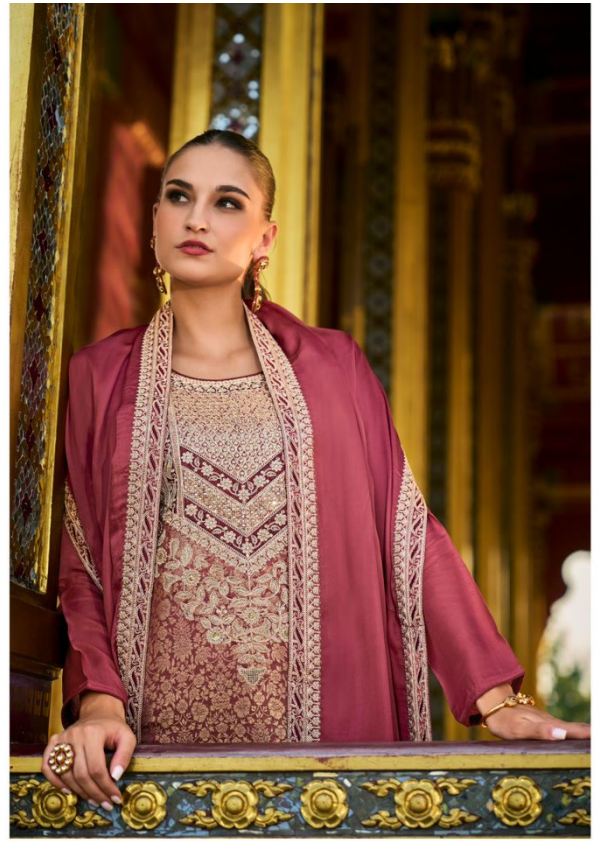

10607 ◆◆◆

10610 ◆◆

  
**CINDERELLA**  
Design by  
*Saffiyah*

10609 ◆◆

10608 ◆◆

  
**CINDERELLA**<sup>®</sup>  
Design by  
*Safia*

# Kimkhab

**TOP**

**PURE BANARASI SILK JACQUARD WITH DALICATE  
EMBROIDERY WORK**

**DUPATTA**

**PURE GAJI SILK EMBROIDERY WORK**

**BOTTOM**

**PURE UPADA EMBROIDERY**

**DESIGN : 6**