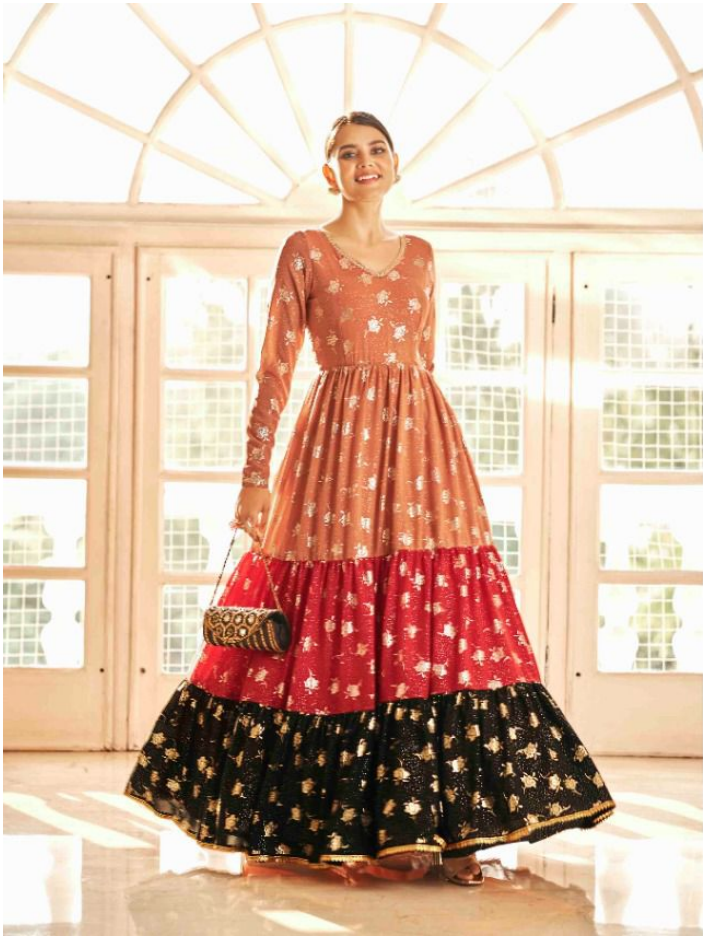

4703

4710

Swabhkala

4711

THIS SEASON LOOK UP WITH SOME TRULY INSPIRING & ELEGANTLY  
4704

Subhkalā

THIS SEASON LOOK UP WITH SOME TRULY INSPIRING & ELEGANTLY  
4708

THIS SEASON LOOK UP WITH SOME TRULY INSPIRING & ELEGANTLY  
4701

bhkala

bhkala

4709

Design NO. (SKU)	Gown Color	Gown Fabric	Inner Color	Inner Fabric	Dupatta	SIZE (SEMI - STITCHED)	Gown Work	Top Length INCH	Inner Length MTR	Weight
<b>4701</b>	Multi Color	Georgette	Peach	SILK CREPE	NA	Semi Stitched (Customized from 34 to 46)	Metalic Foil Work	58	3	1 KG
<b>4702</b>	Multi Color	Georgette	Maroon	SILK CREPE	NA	Semi Stitched (Customized from 34 to 46)	Metalic Foil Work	58	3	1 KG
<b>4703</b>	Multi Color	Georgette	Mustard Yellow	SILK CREPE	NA	Semi Stitched (Customized from 34 to 46)	Metalic Foil Work	58	3	1 KG
<b>4704</b>	Multi Color	Georgette	White	SILK CREPE	NA	Semi Stitched (Customized from 34 to 46)	Metalic Foil Work	58	3	1 KG
<b>4705</b>	Multi Color	Georgette	Navy	SILK CREPE	NA	Semi Stitched (Customized from 34 to 46)	Metalic Foil Work	58	3	1 KG
<b>4706</b>	Multi Color	Georgette	Pista	SILK CREPE	NA	Semi Stitched (Customized from 34 to 46)	Metalic Foil Work	58	3	1 KG
<b>4707</b>	Multi Color	Georgette	White	SILK CREPE	NA	Semi Stitched (Customized from 34 to 46)	Metalic Foil Work	58	3	1 KG
<b>4708</b>	Multi Color	Georgette	Orange	SILK CREPE	NA	Semi Stitched (Customized from 34 to 46)	Metalic Foil Work	58	3	1 KG
<b>4709</b>	Multi Color	Georgette	Floracence Green	SILK CREPE	NA	Semi Stitched (Customized from 34 to 46)	Metalic Foil Work	58	3	1 KG
<b>4710</b>	Multi Color	Georgette	Pink	SILK CREPE	NA	Semi Stitched (Customized from 34 to 46)	Metalic Foil Work	58	3	1 KG
<b>4711</b>	Multi Color	Georgette	Pink	SILK CREPE	NA	Semi Stitched (Customized from 34 to 46)	Metalic Foil Work	58	3	1 KG