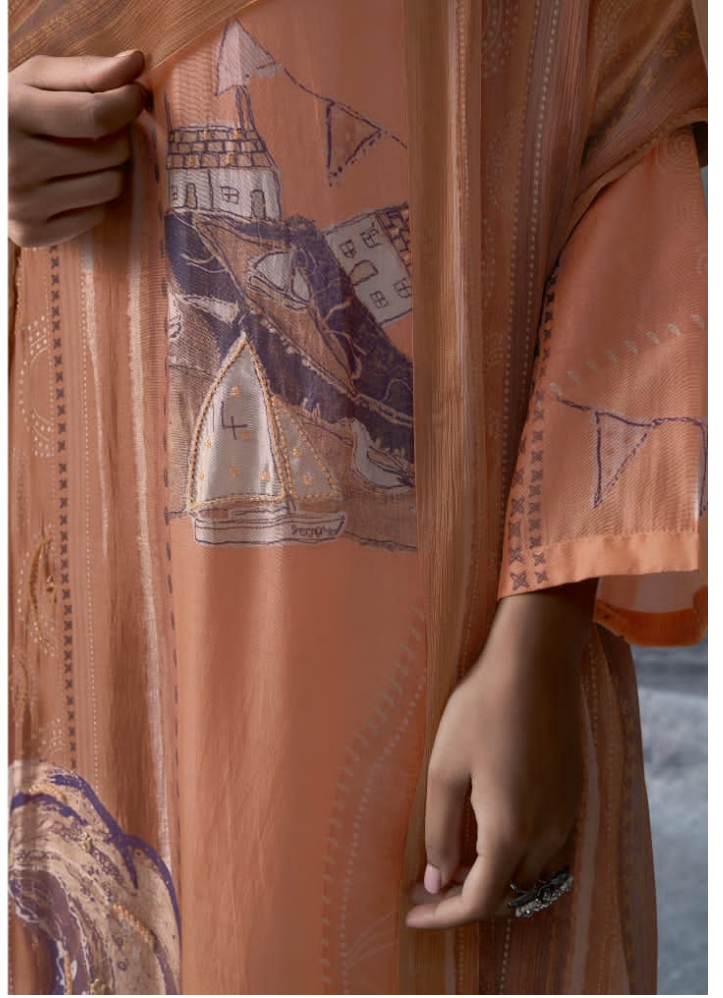

Discovering beauty in every stitch and click

~ 998

Sahiba

RATE LIST

H S N CODE - 520851

DESIGN NO

975 - 998

982 - 932

987 - 912

DESCRIPTION

TOP - UNIQUE MUSLIN DIGITAL PRINT WITH HAND WORK

BOTTOM - MULBERRY SATIN

DUPATTA - PURE CHINON DUPATTA DIGITAL PRINTED

RATE

{ **RS, 1895/-** }

TOTAL SUITS = 06 TOTAL AMOUNT - 11370/- AVG. RATE - 1895/-