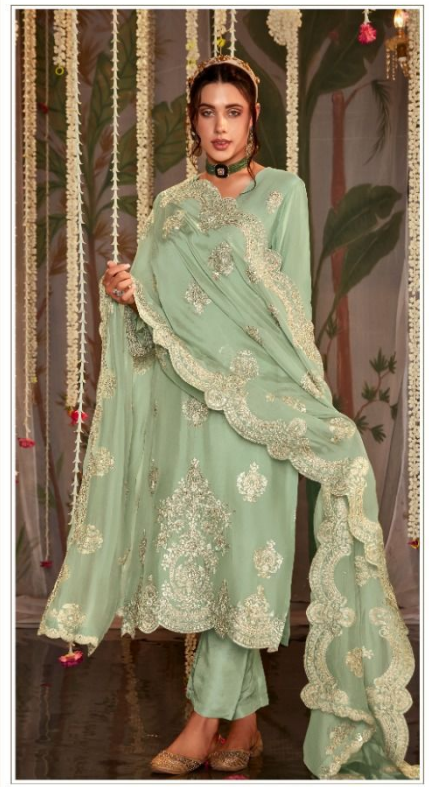

KIMORO

kimora-1rth-pure-organza-salwar-suit

kimora-1rh-pure-organza-salwar-suit

KIMORA

kimora-11rh-pure-organza-salwar-suit

kimora-11rh-pure-organza-salwar-suit

kimora-11rh-pure-organza-salwar-suit

2147

KIMORO

2148

kimora-1fth-pure-organza-salwar-suit

KIMONO

2144

kimono-trh-pure-organza-salwar-suit

kimora-itrh-pure-organza-salwar-suit

kimora-itrh-pure-organza-salwar-suit

KIMORO

2146

kimora-trh-pure-organza-salwar-suit

KIMORA

kimora-11rh-pure-organza-salwar-suit

TOP

TOP PURE ORGANZA WITH PLACEMENT SONA CHANDI EMBROIDERY
ON FRONT SCALLOPED BORDER ON HEMLINE AND
SLEEVES WITH MODALE SILK INNER

DUPATTA

PURE ORGANZA WITH PLACEMENT SONA CHANDI EMBROIDERY
AND SCALLOPED BORDER

BOTTOM

MODALE SILK

2141

2142

2143

2144