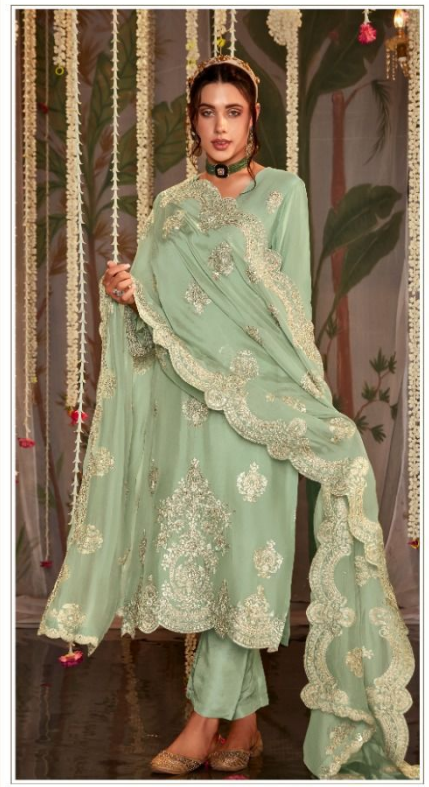

KIMORO

kimora-1rth-pure-organza-salwar-suit

kimora-1rh-pure-organza-salwar-suit

KIMORA

kimora-11rh-pure-organza-salwar-suit

kimora-11rh-pure-organza-salwar-suit

kimora-11rh-pure-organza-salwar-suit

2147

KIMORO

2148

kimora-1fth-pure-organza-salwar-suit

KIMORA

2144

kimora-1trh-pure-organza-salwar-suit

kimora-itrh-pure-organza-salwar-suit

kimora-itrh-pure-organza-salwar-suit

2146

kimora-trh-pure-organza-salwar-suit

KIMORA

kimora-11rh-pure-organza-salwar-suit

TOP

TOP PURE ORGANZA WITH PLACEMENT SONA CHANDI EMBROIDERY
ON FRONT SCALLOPED BORDER ON HEMLINE AND
SLEEVES WITH MODALE SILK INNER

DUPATTA

PURE ORGANZA WITH PLACEMENT SONA CHANDI EMBROIDERY
AND SCALLOPED BORDER

BOTTOM

MODALE SILK

2141

2142

2143

2144