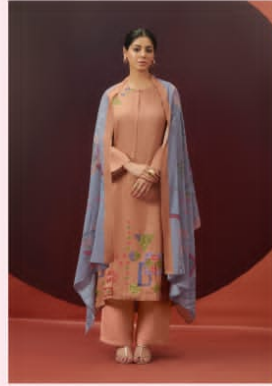

JAHAN

४-निव्पारेके

998

963

940

982

972

958

986

976