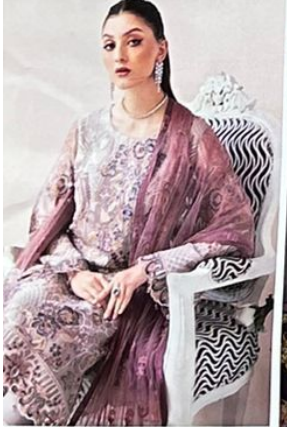

FOX GEORGETTE HEAVY EMBROIDERY WORK
DM + INNER - HEAVY SANTOON & BOTTOM
EMBROIDERY PATCH
TTA - NAZIN HEAVY EMBROIDERY WITH
PALLU WORK

Serina
MADE IN INDIA

Serina