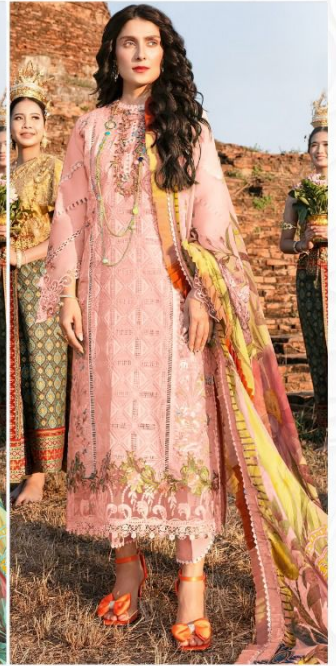

ALK-5006-D