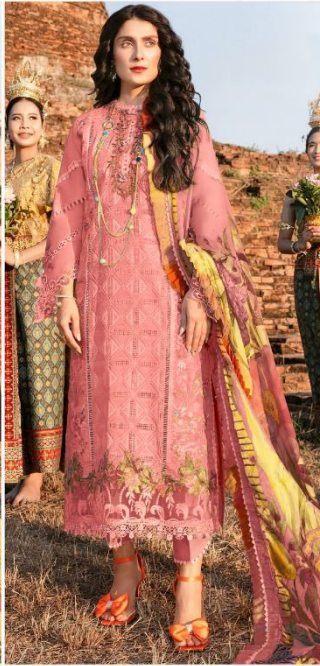

ALK[®]
AL KHUSHBU[®]
MUSHQ
VOL-3
5006 HITS COLOURS

ALK D.No.5006-D

TOP

Cambric Cotton with
Heavy Embroidery Work

BOTTOM-INNER

Semi Lawn

DUPATTA

Tubby Silk with Print

ALK[®]
AL KHUSHBU[®]
MUSHQ
VOL-3
5006 HITS COLOURS

ALK D.No.5006-A

TOP

Cambric Cotton with
Heavy Embroidery Work

BOTTOM-INNER

Semi Lawn

DUPATTA

Tubby Silk with Print

ALK[®]
AL KHUSHBU[®]
MUSHQ
VOL-3
5006 HITS COLOURS

ALK D.No.5006-B

TOP

Cambric Cotton with
Heavy Embroidery Work

BOTTOM-INNER

Semi Lawn

DUPATTA

Tubby Silk with Print

ALK[®]
AL KHUSHBU

MUSHQ
VOL3

5006 HITS COLOURS

TOP
Cambric Cotton with
Heavy Embroidery Work

BOTTOM-INNER
Semi Lawn

DUPATTA
Tubby Silk with Print

ALK-5006-A

ALK-5006-B