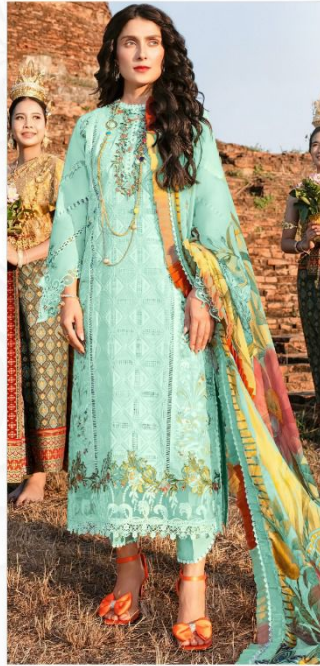

ALK[®]
AL KHUSHBU[®]
MUSHQ
VOL-3
5006 HITS COLOURS

ALK D.No.5006-D

TOP

Cambric Cotton with
Heavy Embroidery Work

BOTTOM-INNER

Semi Lawn

DUPATTA

Tubby Silk with Print

ALK[®]
AL KHUSHBU[®]
MUSHQ
VOL-3
5006 HITS COLOURS

ALK D.No.5006-A

TOP

Cambric Cotton with
Heavy Embroidery Work

BOTTOM-INNER

Semi Lawn

DUPATTA

Tubby Silk with Print

ALK[®]
AL KHUSHBU[®]
MUSHQ
VOL-3
5006 HITS COLOURS

ALK D.No.5006-B

TOP

Cambric Cotton with
Heavy Embroidery Work

BOTTOM-INNER

Semi Lawn

DUPATTA

Tubby Silk with Print

ALK[®]
AL KHUSHBU

MUSHQ
VOL3

5006 HITS COLOURS

TOP
Cambric Cotton with
Heavy Embroidery Work

BOTTOM-INNER
Semi Lawn

DUPATTA
Tubby Silk with Print

ALK-5006-A

ALK-5006-B