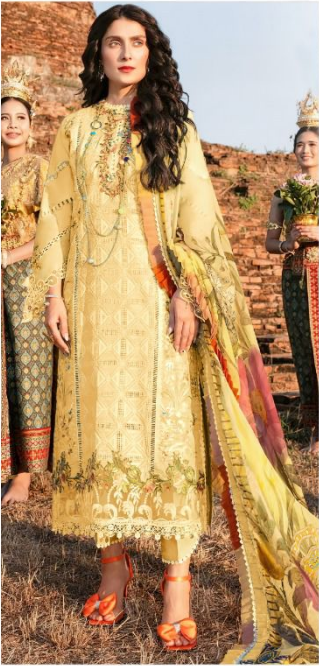

ALK[®]
AL KHUSHBU[®]
MUSHQ
VOL-3
5006 HITS COLOURS

ALK D.No.5006-D

TOP

Cambric Cotton with
Heavy Embroidery Work

BOTTOM-INNER

Semi Lawn

DUPATTA

Tubby Silk with Print

ALK[®]
AL KHUSHBU[®]
MUSHQ
VOL-3
5006 HITS COLOURS

ALK D.No.5006-A

TOP

Cambric Cotton with
Heavy Embroidery Work

BOTTOM-INNER

Semi Lawn

DUPATTA

Tubby Silk with Print

ALK[®]
AL KHUSHBU[®]
MUSHQ
VOL-3
5006 HITS COLOURS

ALK D.No.5006-B

TOP

Cambric Cotton with
Heavy Embroidery Work

BOTTOM-INNER

Semi Lawn

DUPATTA

Tubby Silk with Print

ALK[®]
AL KHUSHBU

MUSHQ
VOL3

5006 HITS COLOURS

TOP
Cambric Cotton with
Heavy Embroidery Work

BOTTOM-INNER
Semi Lawn

DUPATTA
Tubby Silk with Print

ALK-5006-A

ALK-5006-B