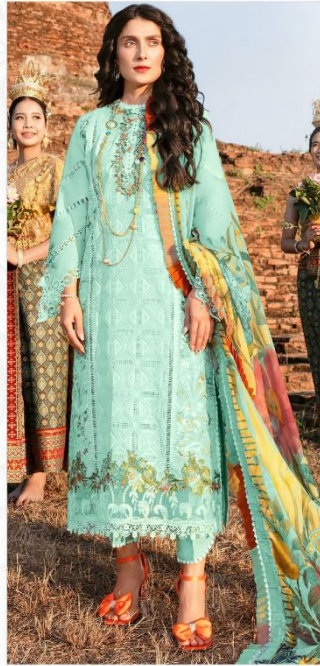

**ALK**<sup>®</sup>  
**AL KHUSHBU**<sup>®</sup>  
**MUSHQ**  
VOL-3  
5006 HITS COLOURS

**ALK D.No.5006-D**

**TOP**

Cambric Cotton with  
Heavy Embroidery Work

**BOTTOM-INNER**

Semi Lawn

**DUPATTA**

Tubby Silk with Print

**ALK**<sup>®</sup>  
**AL KHUSHBU**<sup>®</sup>  
**MUSHQ**  
VOL-3  
5006 HITS COLOURS

**ALK D.No.5006-A**

**TOP**

Cambric Cotton with  
Heavy Embroidery Work

**BOTTOM-INNER**

Semi Lawn

**DUPATTA**

Tubby Silk with Print

**ALK**<sup>®</sup>  
**AL KHUSHBU**<sup>®</sup>  
**MUSHQ**  
VOL-3  
5006 HITS COLOURS

**ALK D.No.5006-B**

**TOP**

Cambric Cotton with  
Heavy Embroidery Work

**BOTTOM-INNER**

Semi Lawn

**DUPATTA**

Tubby Silk with Print

**ALK**<sup>®</sup>  
**AL KHUSHBU**

**MUSHQ**  
VOL3

5006 HITS COLOURS

**TOP**  
Cambric Cotton with  
Heavy Embroidery Work

**BOTTOM-INNER**  
Semi Lawn

**DUPATTA**  
Tubby Silk with Print

ALK-5006-A

ALK-5006-B