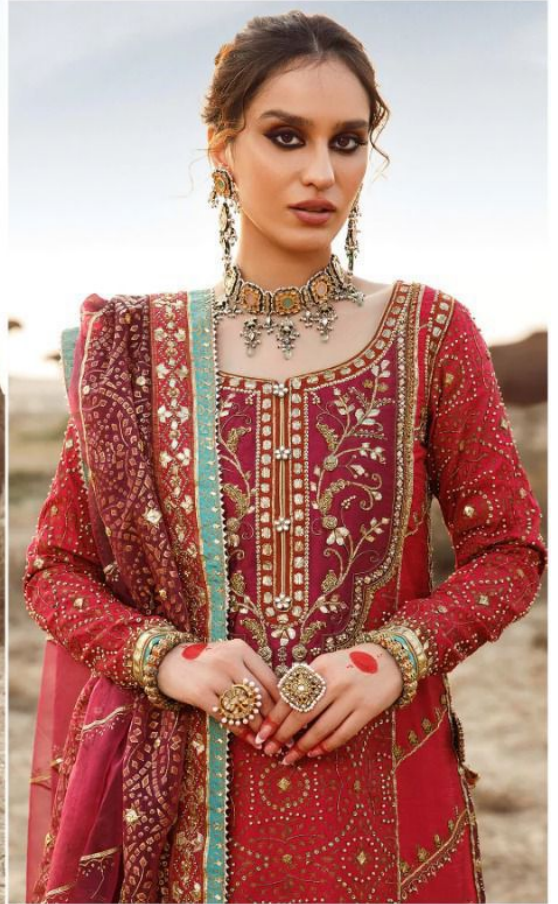

ALK[®]
AL KHUSHBU[®]

ALK D.No.4075

TOP

Fox Georgette
with Embroidery

BOTTOM-INNER

Dull santoon

DUPATTA

Butterfly Net With
Heavy Embroidery