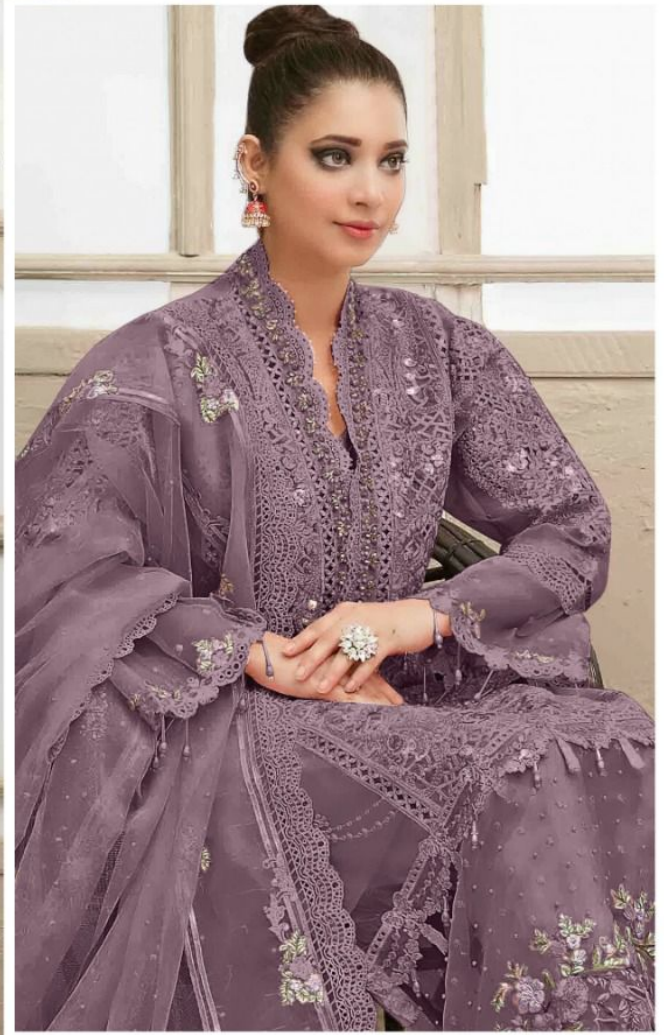

ALK[®]

Tawakkal Vol-4
COLOURS

AL KHUSHBU[®]

ALK -3028-M

TOP

Butterfly net with
Heavy Embroidery

BOTTOM-INNER

Santoon

DUPATTA

Butterfly Net
Heavy Embroidery

ALK
Tawakkal Vol-4
COLOURS

AL KHUSHBU
ALK-3028-P

TOP
Butterfly net with Heavy Embroidery

BOTTOM-INNER
Santoon

DUPATTA
Butterfly Net with Heavy Embroidery

ALK
Tawakkal Vol-4
COLOURS

ALK[®]
Tawakkal Vol-4
COLOURS

AL KHUSHBU
ALK-3028-N

TOP
Butterfly net with
Heavy Embroider
INNER
on
TA
let
er

ALK[®]

Tawakkal Vol-4
COLOURS

AL KHUSHBU[®]

ALK -3028-O

TOP