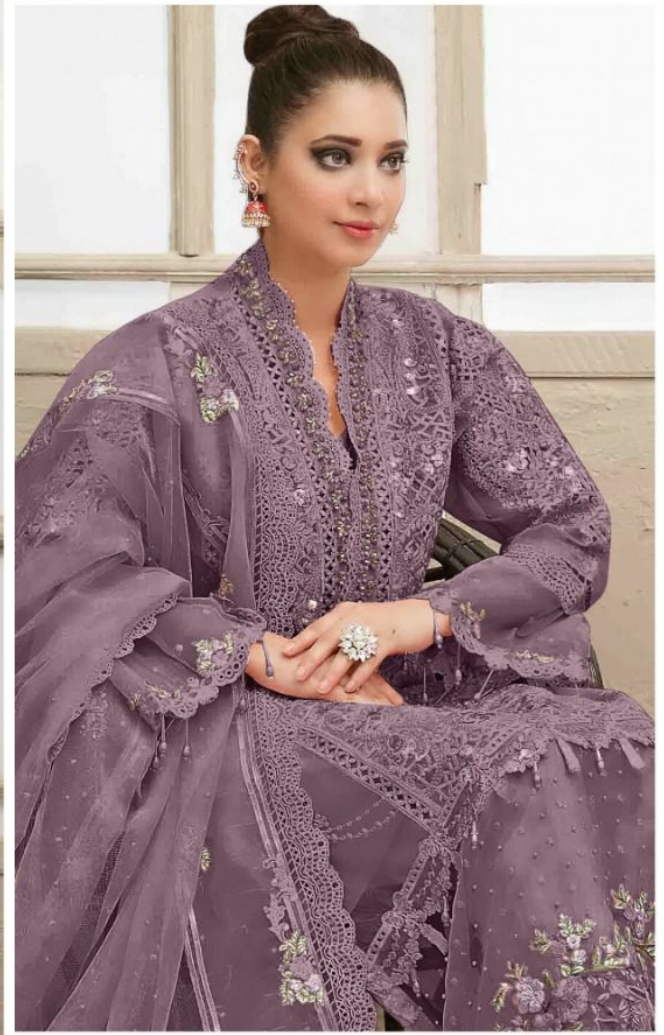

ALK[®]

Tawakkal Vol-4
COLOURS

AL KHUSHBU[®]

ALK -3028-M

TOP

Butterfly net with
Heavy Embroidery

BOTTOM-INNER

Santoon

DUPATTA

Butterfly Net
Heavy Embroidery

ALK
Tawakkal Vol-4
COLOURS

AL KHUSHBU
ALK-3028-P

TOP
Butterfly net with Heavy Embroidery

BOTTOM-INNER
Santoon

DUPATTA
Butterfly Net with Heavy Embroidery

ALK
Tawakkal Vol-4
COLOURS

ALK[®]

Tawakkal Vol-4
COLOURS

AL KHUSHBU[®]

ALK -3028-O

TOP

Butterfly net with
Heavy Embroidery

BOTTOM-INNER

Santoon