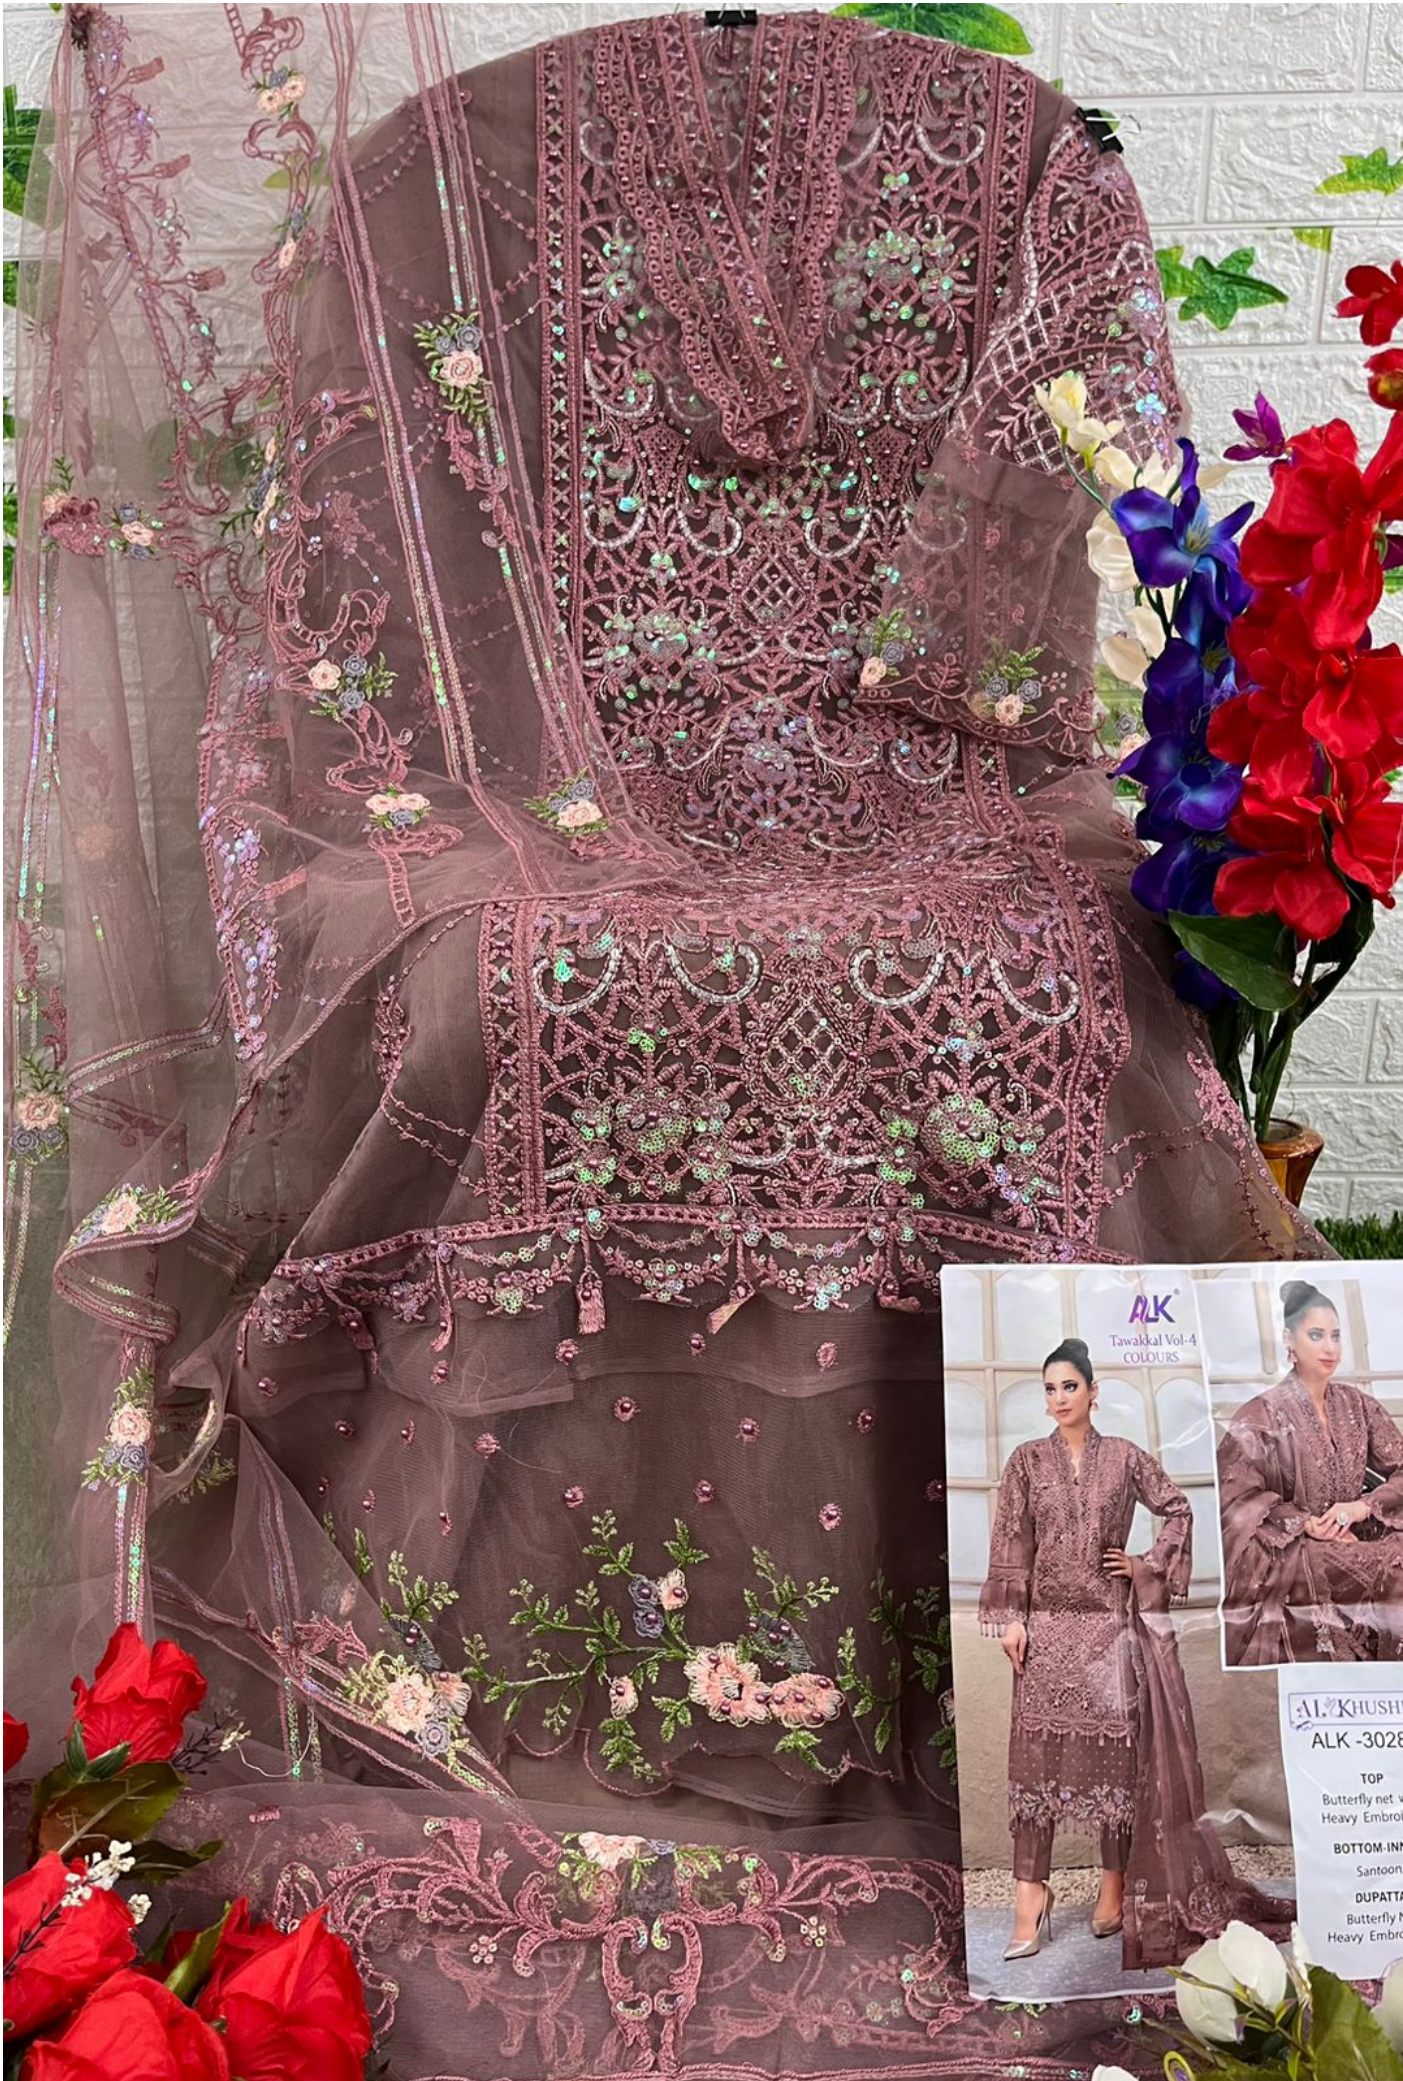

ALK[®]

Tawakkal Vol-4
COLOURS

AL KHUSHBU[®]

ALK -3028-M

TOP

Butterfly net with
Heavy Embroidery

BOTTOM-INNER

Santoon

DUPATTA

Butterfly Net
Heavy Embroidery

ALK
Tawakkal Vol-4
COLOURS

AL KHUSHBU
ALK-3028-P

TOP
Butterfly net with Heavy Embroidery

BOTTOM-INNER
Santoon

DUPATTA
Butterfly Net with Heavy Embroidery

ALK
Tawakkal Vol-4
COLOURS

ALK[®]

Tawakkal Vol-4
COLOURS

AL KHUSHBU[®]

ALK -3028-O

TOP

Butterfly net with
Heavy Embroidery

BOTTOM-INNER

Santoon