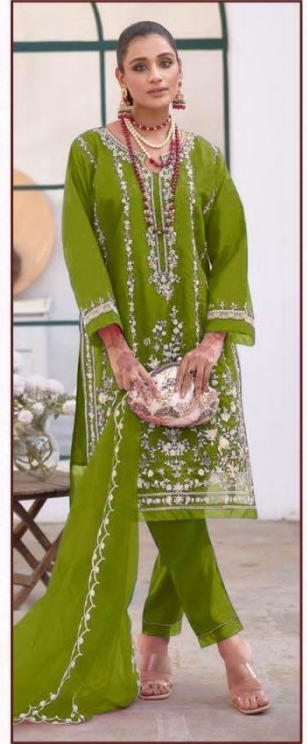

ZARQASH™
A BRAND BY KIRITPURA

Z-142-C

SIZE
XL-XXL

-:TOP:-
Organza
-:BOTTAM:-
Silk Viscose
-:DUPATTA:-
Net With Laces

ZARQASH™
A BRAND BY KITTYRHA

Z-142-D

SIZE
XL-XXL

-:TOP:-
Organza

-:BOTTAM:-
Silk Viscose

-:DUPATTA:-
Net With Laces

ZARQASH™
A BRAND BY KITTYRHA

Z-142-B

SIZE
XL-XXL

-:TOP:-
Organza

-:BOTTAM:-
Silk Viscose

-:DUPATTA:-
Net With Laces

ZARQASH™
A BRAND BY KITTYRHA

Z-142-A

SIZE
XL-XXL

-:TOP:-
Organza
-:BOTTAM:-
Silk Viscose
-:DUPATTA:-
Net With Laces

ZARQASH®

A BRAND BY KOTYARA

Z-142-A

Z-142-B

Z-142-C

Z-142-D

-:TOP :-

ORGANZA

-:BOTTOM :-

SILK VISCOSE

-:DUPATTA :-

NET WITH LACES