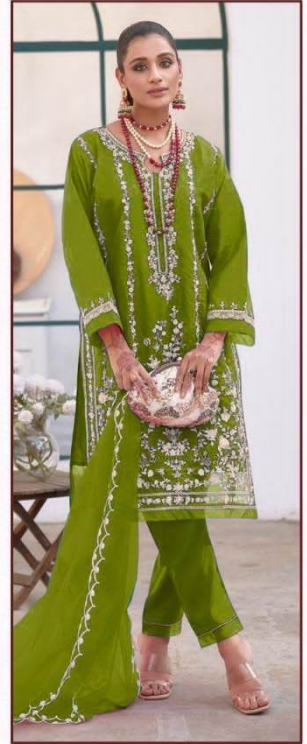

ZARQASH™  
A BRAND BY KITTYRHA

Z-142-C

SIZE  
XL-XXL

**:-:TOP:-:**  
Organza

**:-:BOTTAM:-:**  
Silk Viscose

**:-:DUPATTA:-:**  
Net With Laces

ZARQASH™  
A BRAND BY KITTYRITA

Z-142-D

SIZE  
XL-XXL

**:-:TOP:-:**  
Organza

**:-:BOTTAM:-:**  
Silk Viscose

**:-:DUPATTA:-:**  
Net With Laces

ZARQASH™  
A BRAND BY KITTYRITA

Z-142-B

SIZE  
XL-XXL

**-:TOP:-**  
Organza  
**-:BOTTAM:-**  
Silk Viscose  
**-:DUPATTA:-**  
Net With Laces

ZARQASH™  
A BRAND BY KITTYRITA

Z-142-A

SIZE  
XL-XXL

**:-:TOP:-:**  
Organza

**:-:BOTTAM:-:**  
Silk Viscose

**:-:DUPATTA:-:**  
Net With Laces

# ZARQASH®

A BRAND BY KAYITA

Z-142-A

Z-142-B

Z-142-C

Z-142-D

-:TOP :-

ORGANZA