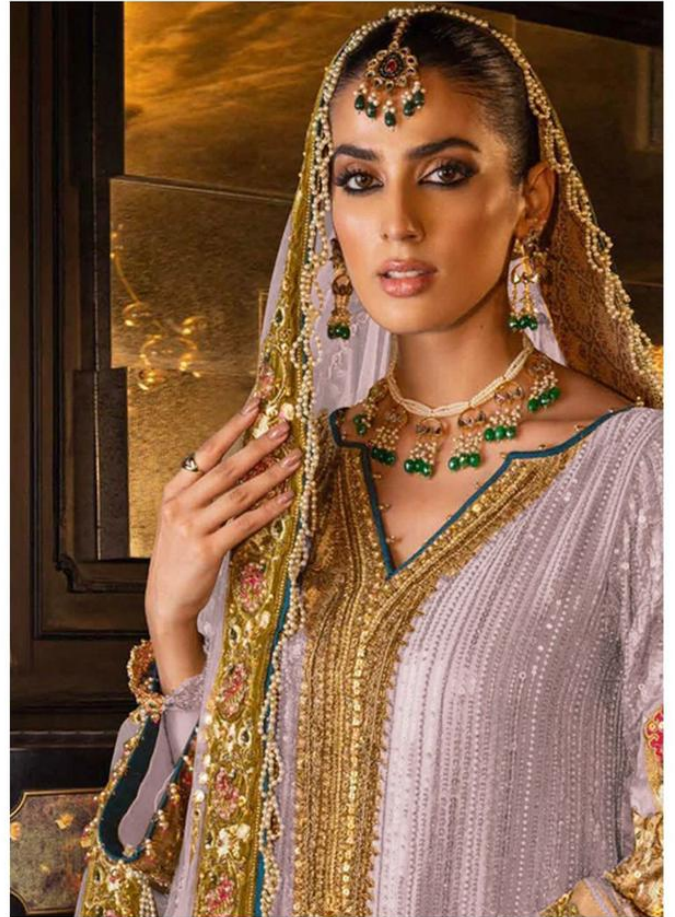

*Serina*TM
Pakistani Suit
A BRAND BY  MEGHA EXPORT
S - 115 G

TOP - FOX GEORGETTE HEAVY EMBROIDERY WORK
WITH HAND WORK
BOTTOM+INNER -HEAVY SANTOON
DUPATTA - NAZNIN HEAVY EMBROIDERY WORK
WITH HEAVY LACE WORK

*Serina*TM
Pakistani Suit
A BRAND BY  MEGHA EXPORT
S - 115 E

TOP - FOX GEORGETTE HEAVY EMBROIDERY WORK
WITH HAND WORK
BOTTOM+INNER -HEAVY SANTOON
DUPATTA - NAZNIN HEAVY EMBROIDERY WORK
WITH HEAVY LACE WORK

Serena
A PRODUCT OF
MEGHA EXPORT

Serena
A PRODUCT OF
MEGHA EXPORT

Serena
A PRODUCT OF
MEGHA EXPORT
S - 115 F

TOP - FOX GEORGETTE HEAVY EMBROIDERY
WITH HAND WORK
BOTTOM - PINKER HEAVY SANKSON
DUPATTA - NAJNIN HEAVY EMBROIDERY
WITH HEAVY LACE WORK