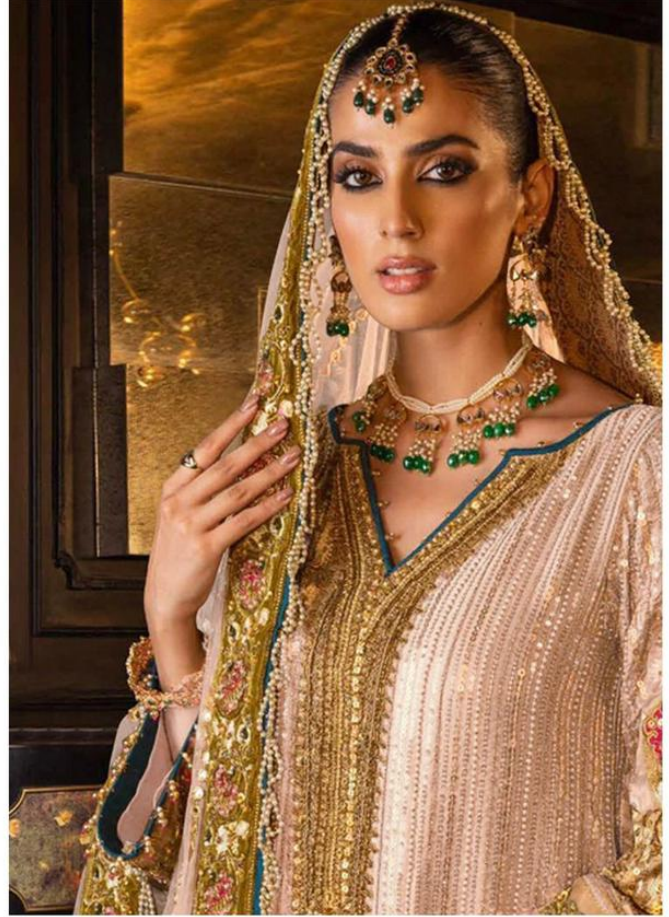

Serina^{TM}
Pakistani Suit
A BRAND BY MEGHA EXPORT
S - 115 D