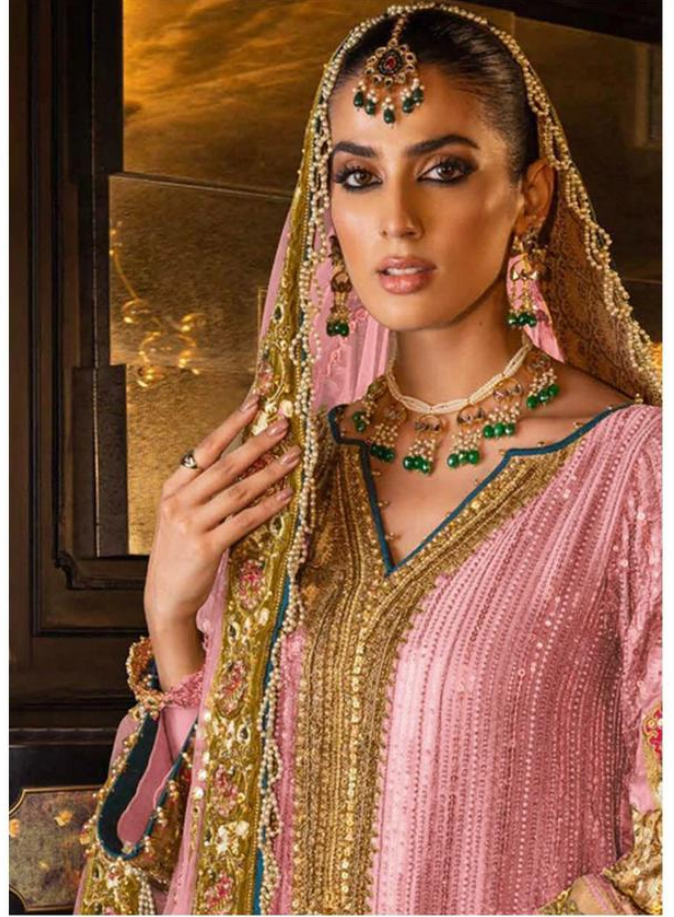

*Serina*TM
Pakistani Suit
A BRAND BY  MEGHA EXPORT
S - 115 G

TOP - FOX GEORGETTE HEAVY EMBROIDERY WORK
WITH HAND WORK
BOTTOM+INNER -HEAVY SANTOON
DUPATTA - NAZNIN HEAVY EMBROIDERY WORK
WITH HEAVY LACE WORK

*Serina*TM
Pakistani Suit
A BRAND BY  MEGHA EXPORT
S - 115 E

TOP - FOX GEORGETTE HEAVY EMBROIDERY WORK
WITH HAND WORK
BOTTOM+INNER -HEAVY SANTOON
DUPATTA - NAZNIN HEAVY EMBROIDERY WORK
WITH HEAVY LACE WORK