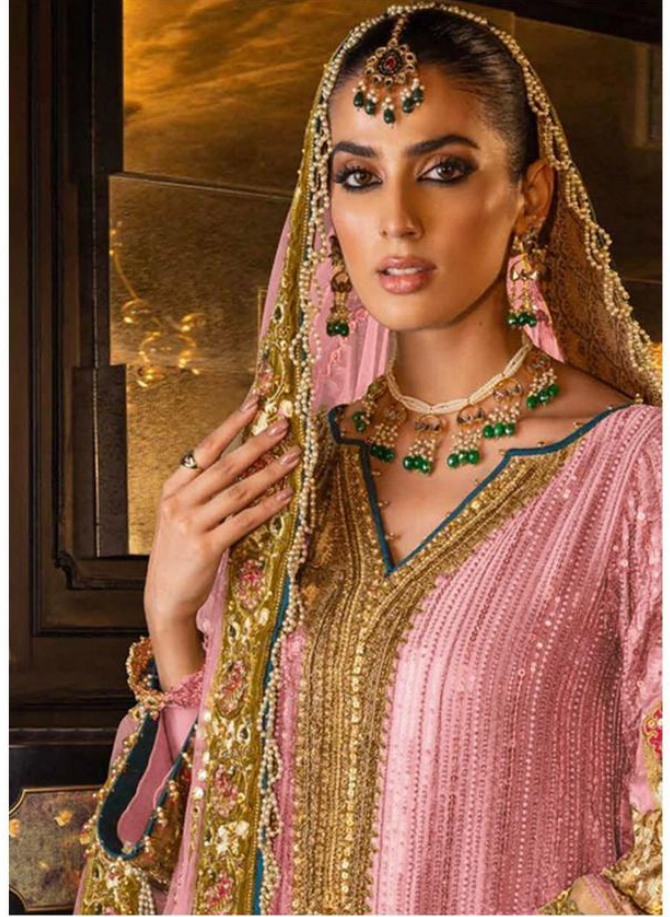

*Serina*<sup>TM</sup>  
Pakistani Suit  
A BRAND BY  MEGHA EXPORT  
**S - 115 G**

TOP - FOX GEORGETTE HEAVY EMBROIDERY WORK  
WITH HAND WORK  
BOTTOM+INNER -HEAVY SANTOON  
DUPATTA - NAZNIN HEAVY EMBROIDERY WORK  
WITH HEAVY LACE WORK

*Serina*<sup>TM</sup>  
Pakistani Suit  
A BRAND BY  MEGHA EXPORT  
**S - 115 E**

TOP - FOX GEORGETTE HEAVY EMBROIDERY WORK  
WITH HAND WORK  
BOTTOM+INNER -HEAVY SANTOON  
DUPATTA - NAZNIN HEAVY EMBROIDERY WORK  
WITH HEAVY LACE WORK