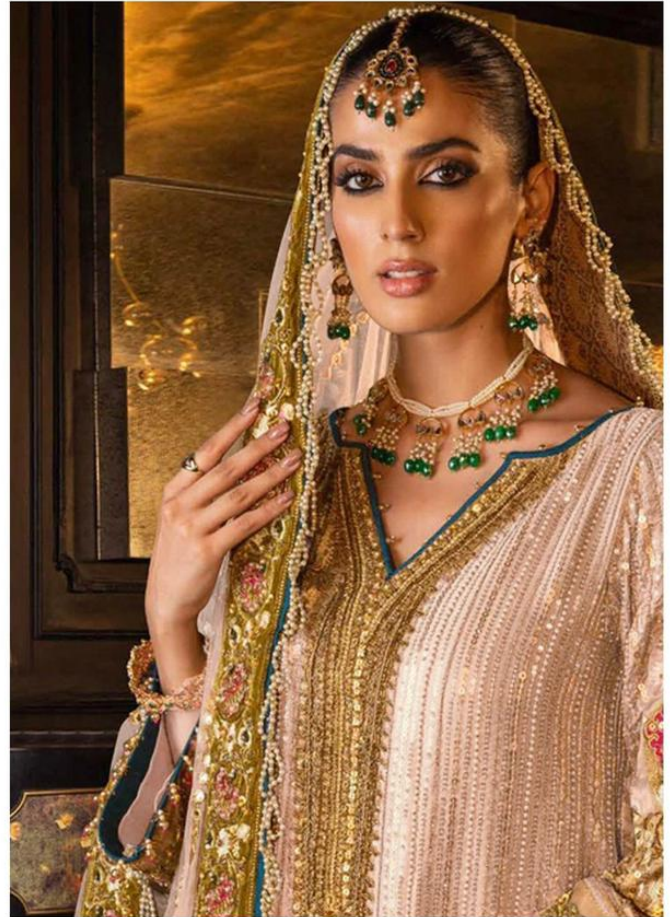

Serina^{TM}
Pakistani Suit
A BRAND BY MEGHA EXPORT
S - 115 D

TOP - FOX GEORGETTE HEAVY EMBROIDERY WORK
WITH HAND WORK
BOTTOM+INNER -HEAVY SANTOON
DUPATTA - NAZNIN HEAVY EMBROIDERY WORK
WITH HEAVY LACE WORK