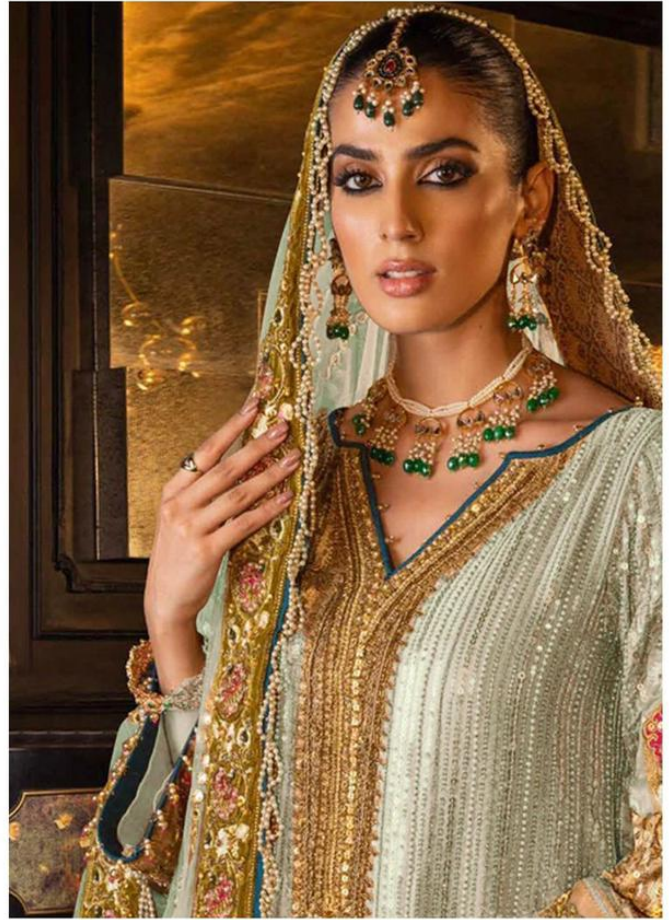

Serina^{TM}
Pakistani Suit
A BRAND BY MEGHA EXPORT
S - 115 F