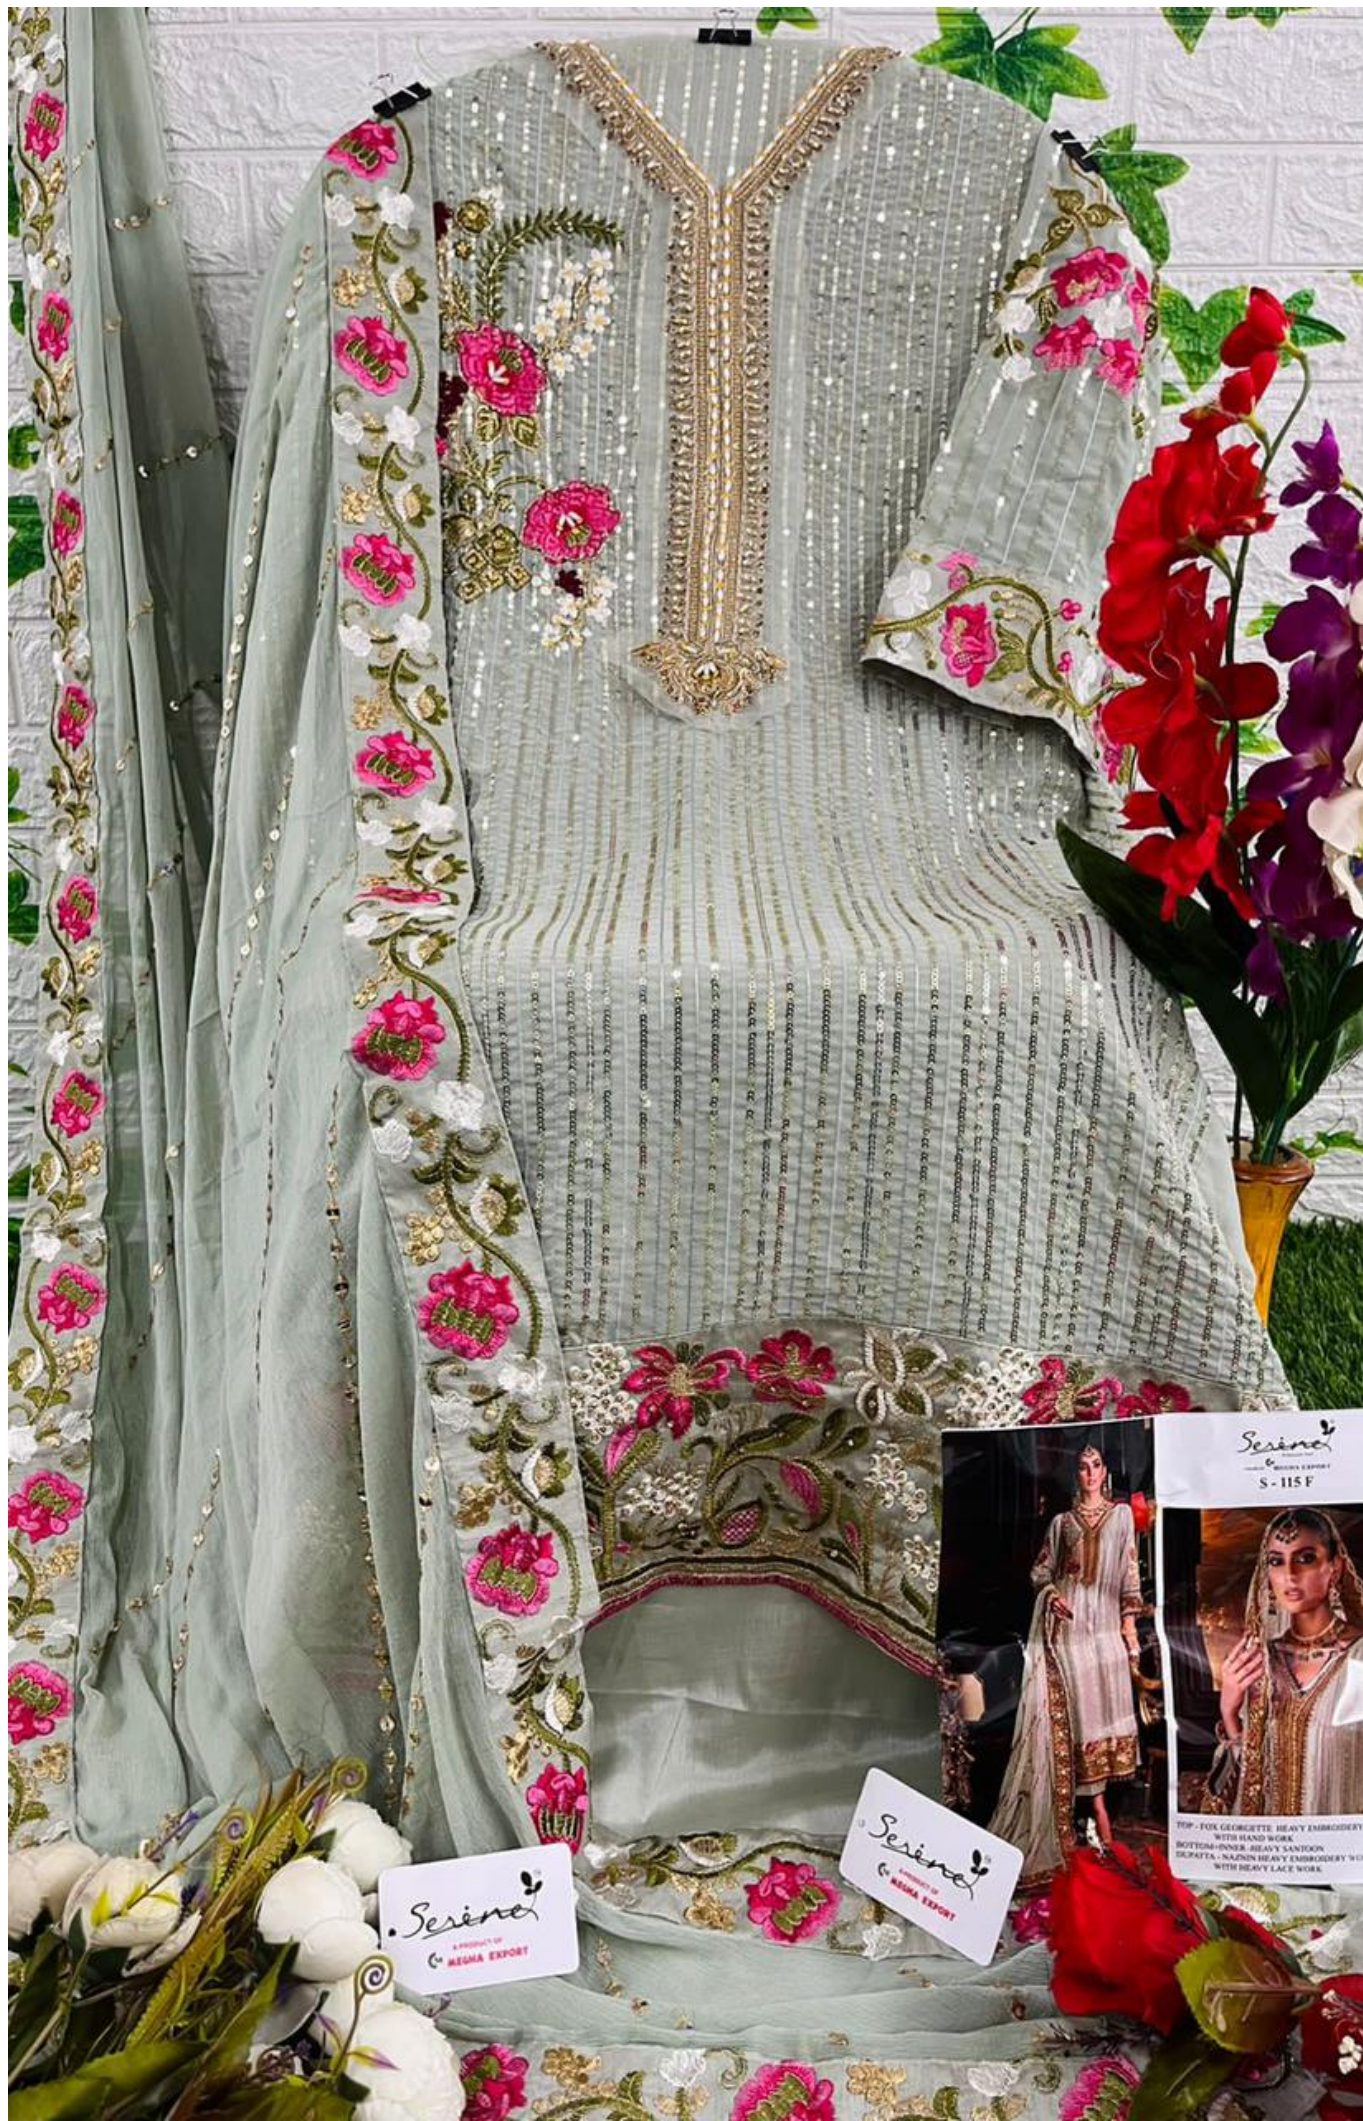

Serena
A PRODUCT OF
MEGHA EXPORT

Serena
A PRODUCT OF
MEGHA EXPORT

Serena
A PRODUCT OF
MEGHA EXPORT
S - 115 F