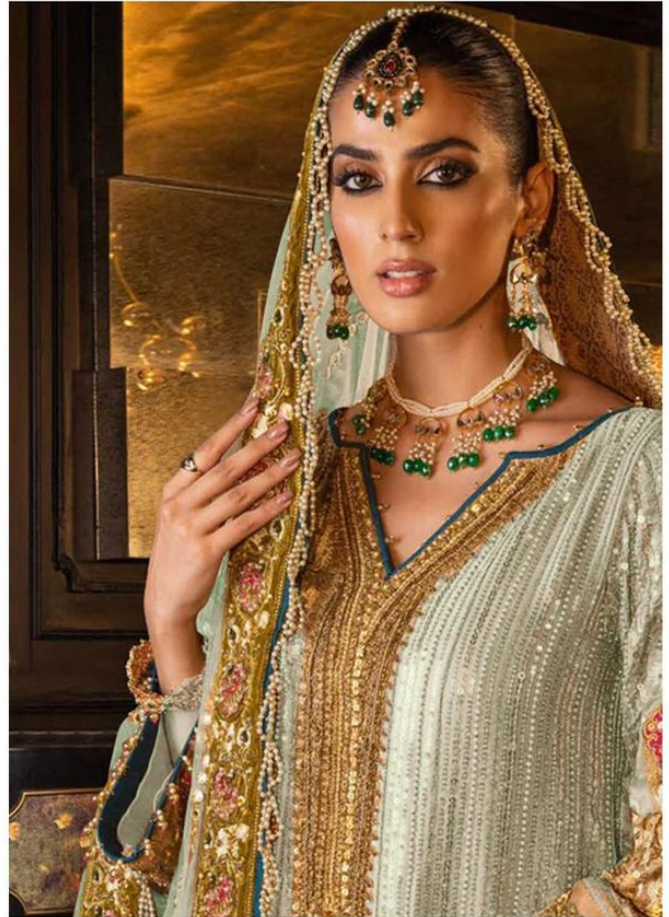

Serina^{TM}
Pakistani Suit
A BRAND BY MEGHA EXPORT
S - 115 F