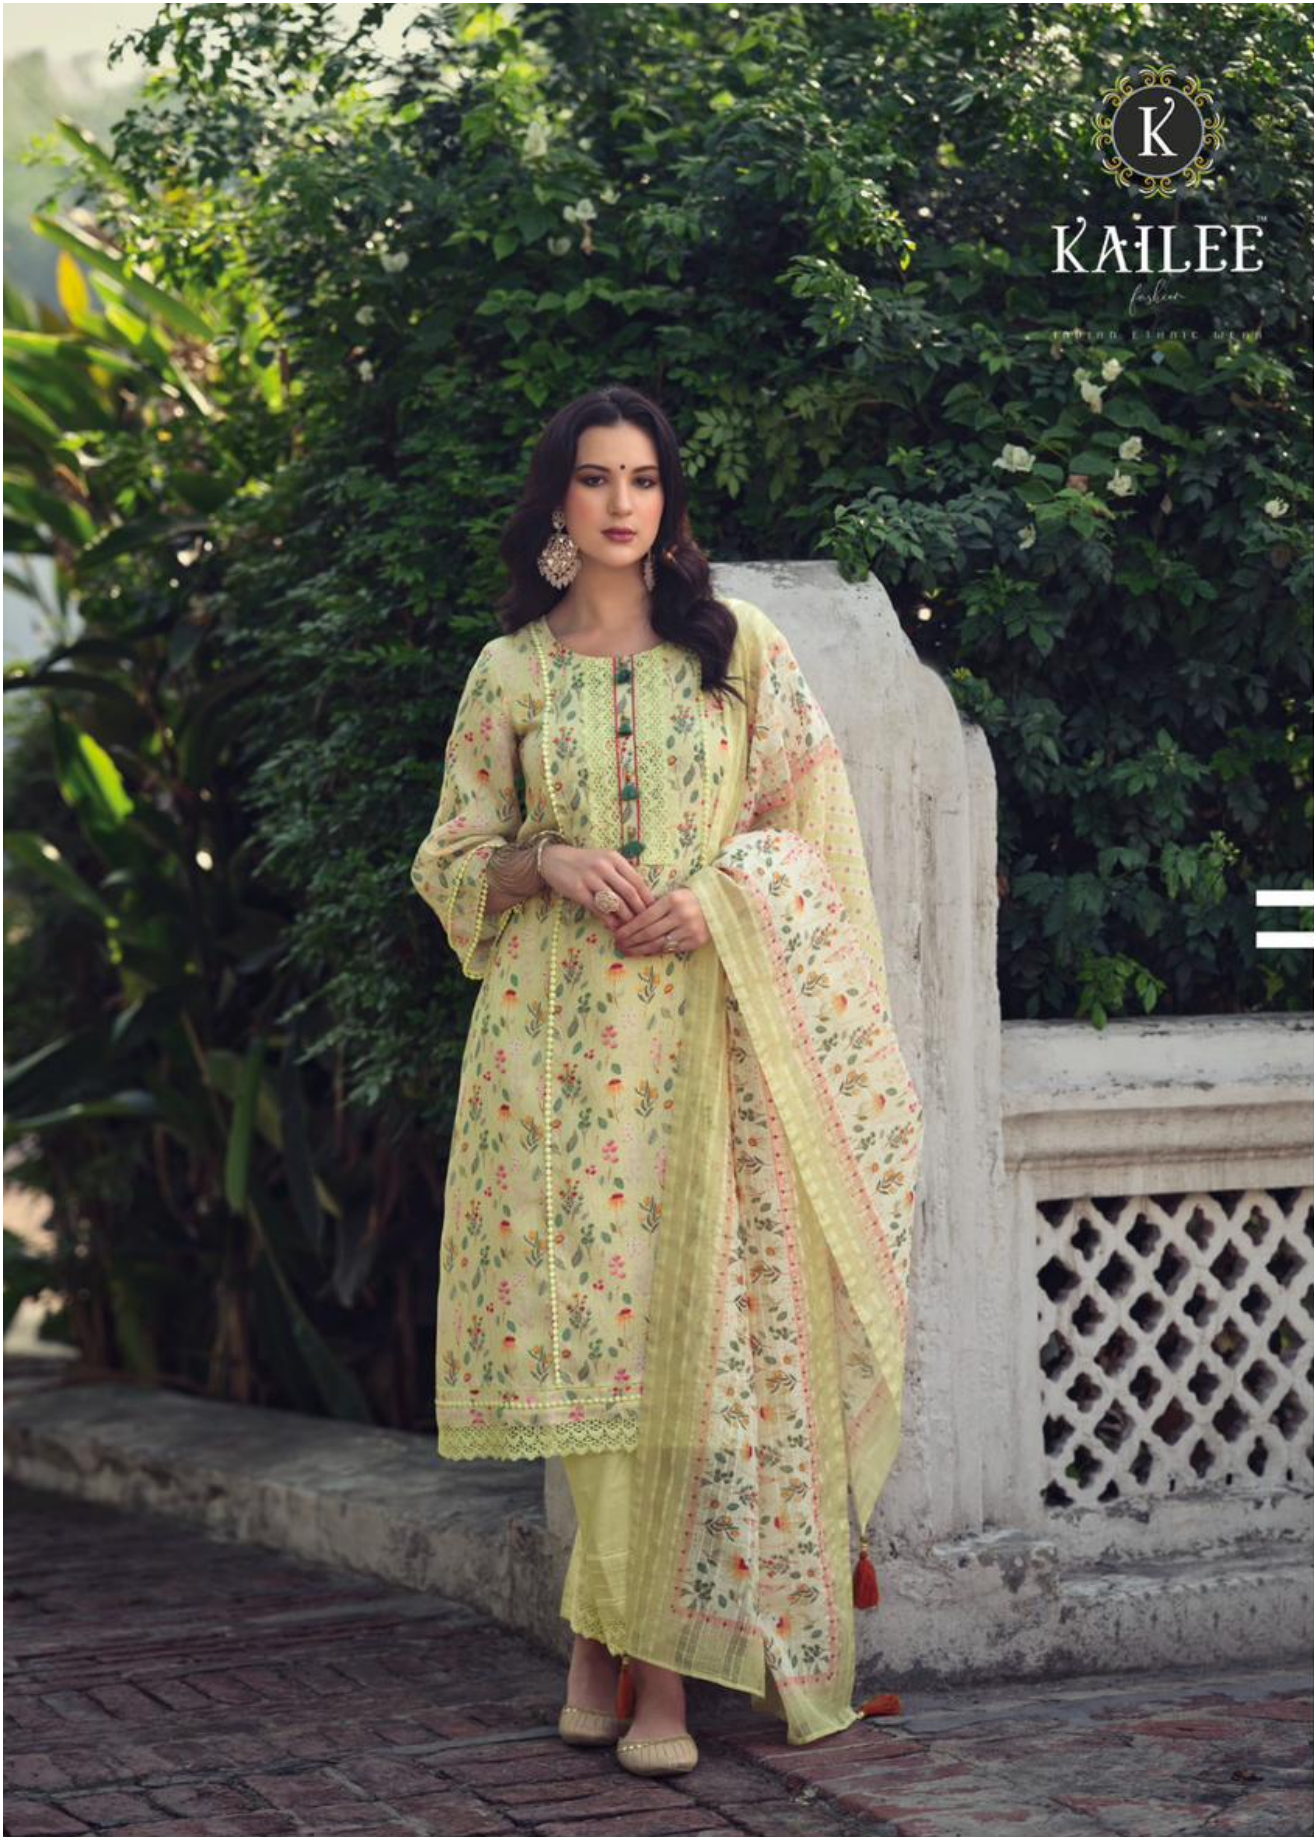

KAILEE

*fashion*

INDIAN FASHION WEAR

KAILEE

*fashion*

INDIAN ETHNIC WEAR

40802

KAILEE™

*fashion*

INDIAN ETHNIC WEAR

KAILEE™

*Fashion*

FABRIC EMBROID-MESH

**KAILEE™**

*fashion*

INDIAN ETHNIC WEAR

40805

KAILEE™

*fashion*

INDIAN ETHNIC WEAR

40801

40802

40803

40804

# साद

40805

40806

KAILEE

*fashion*  
LIVING ETHNIC WEAVE