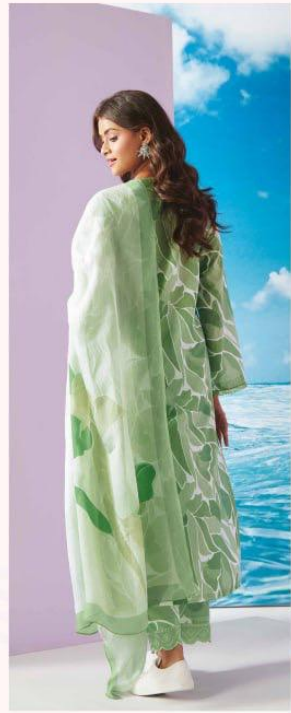

SHARON • 765 •

SHARON

all accessories are for shoot purpose only.

• 721 • SHARON

SHARON • 792 •

• 778 • SHARON

• 701 • SHARON

SHARON • 719 •

**TOP - PURE COTTON LAWN DIGITAL PRINT WITH
EMBROIDERY BUTTA AND HAND WORK WITH LACE
BOTTOM - PURE COTTON LAWN EMBROIDERY PLAZZO
AND DIGITAL PRINTED PATTI
DUPATTA - PURE ORGANZA SILK DIGITAL PRINTED**