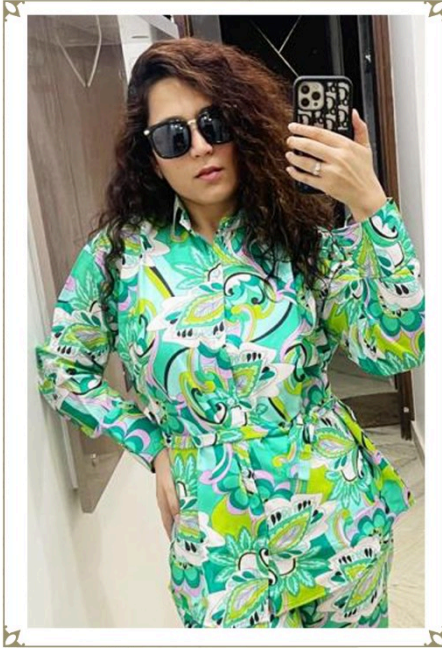

Sparkling Elegance

1003

Sparkling Elegance

1001

CODE SET
VOL-01

 **P -1004**

TOP - COTTON DIGITAL PRINT

BOTTOM - COTTON

Saniya 
TRENDZ

DRY CLEAN ONLY. 
DO NOT USE ANY BLEACH OR STAIN REMOVING CHEMICAL. 
IRON THE FABRIC AT MODERATE TEMPERATURE. 

CODE SET
VOL-01

 **P -1003**

TOP - COTTON DIGITAL PRINT

BOTTOM - COTTON

DRY CLEAN ONLY. 
DO NOT USE ANY BLEACH OR STAIN REMOVING CHEMICAL. 
IRON THE FABRIC AT MODERATE TEMPERATURE. 