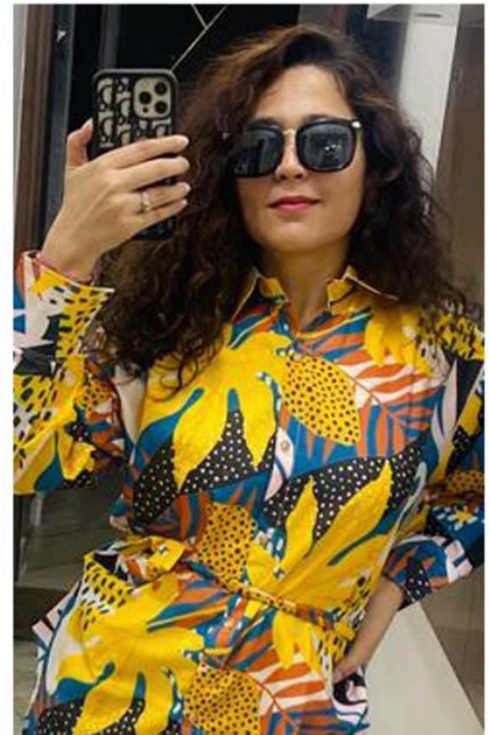

CODE SET

VOL-01

P -1002

TOP - COTTON DIGITAL PRINT

BOTTOM - COTTON

DRY CLEAN ONLY.
DO NOT USE ANY BLEACH OR STAIN REMOVING CHEMICAL.
IRON THE FABRIC AT MODERATE TEMPERATURE.