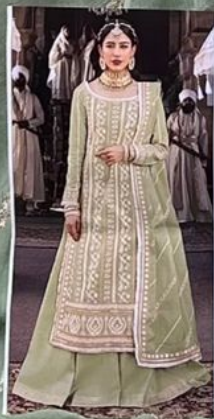

*Serena*<sup>®</sup>  
Pakistani Suit

A BRAND BY  MEGA EXPORT

**S - 151 B**

TOP - LAWN COTTON HEAVY EMBROIDERED  
BOTTOM - SEMI LAWN COTTON  
DUPATTA - NAZNEEN HEAVY EMBROIDERED

Serina  
MADE IN INDIA

Serina  
A PRODUCT OF MEGHA EXPORT  
S-151 B

TOP - LAWN COTTON HEAVY EMBROIDERED  
BOTTOM - SEMI LAWN COTTON  
DUPATTA - NAZNEEN HEAVY EMBROIDERED

Serina  
A PRODUCT OF MEGHA EXPORT

Serina  
A PRODUCT OF MEGHA EXPORT

Serene  
A PRODUCT OF  
INDIA EXPORT