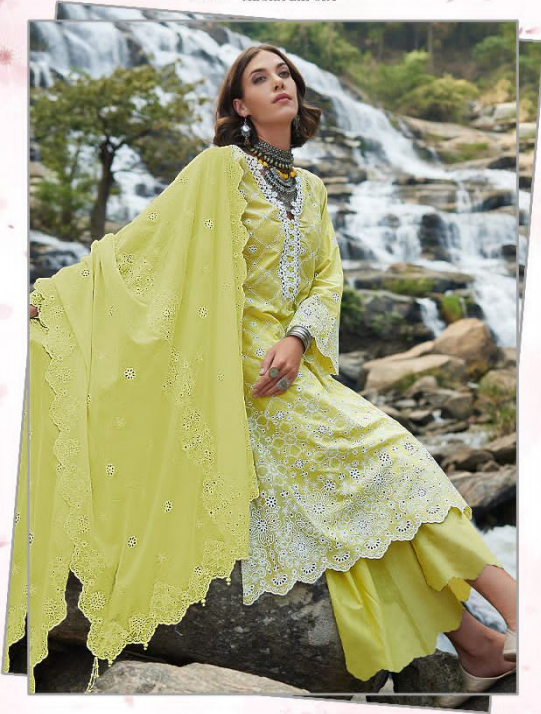

Serene
Pakistani Suits
BY MEGHA EXPORT
D.NO.56003

Serene
PAKISTANI SUIT
A BRAND BY MEGHA EXPORT

Serene
Pakistani Suits
BY MEGHA EXPORT
D.NO.56001

Serene
Pakistani Style
A BRAND BY MEGHA EXPORT

Serine
Pakistani Suit
A BRAND BY MEGHA EXPORT